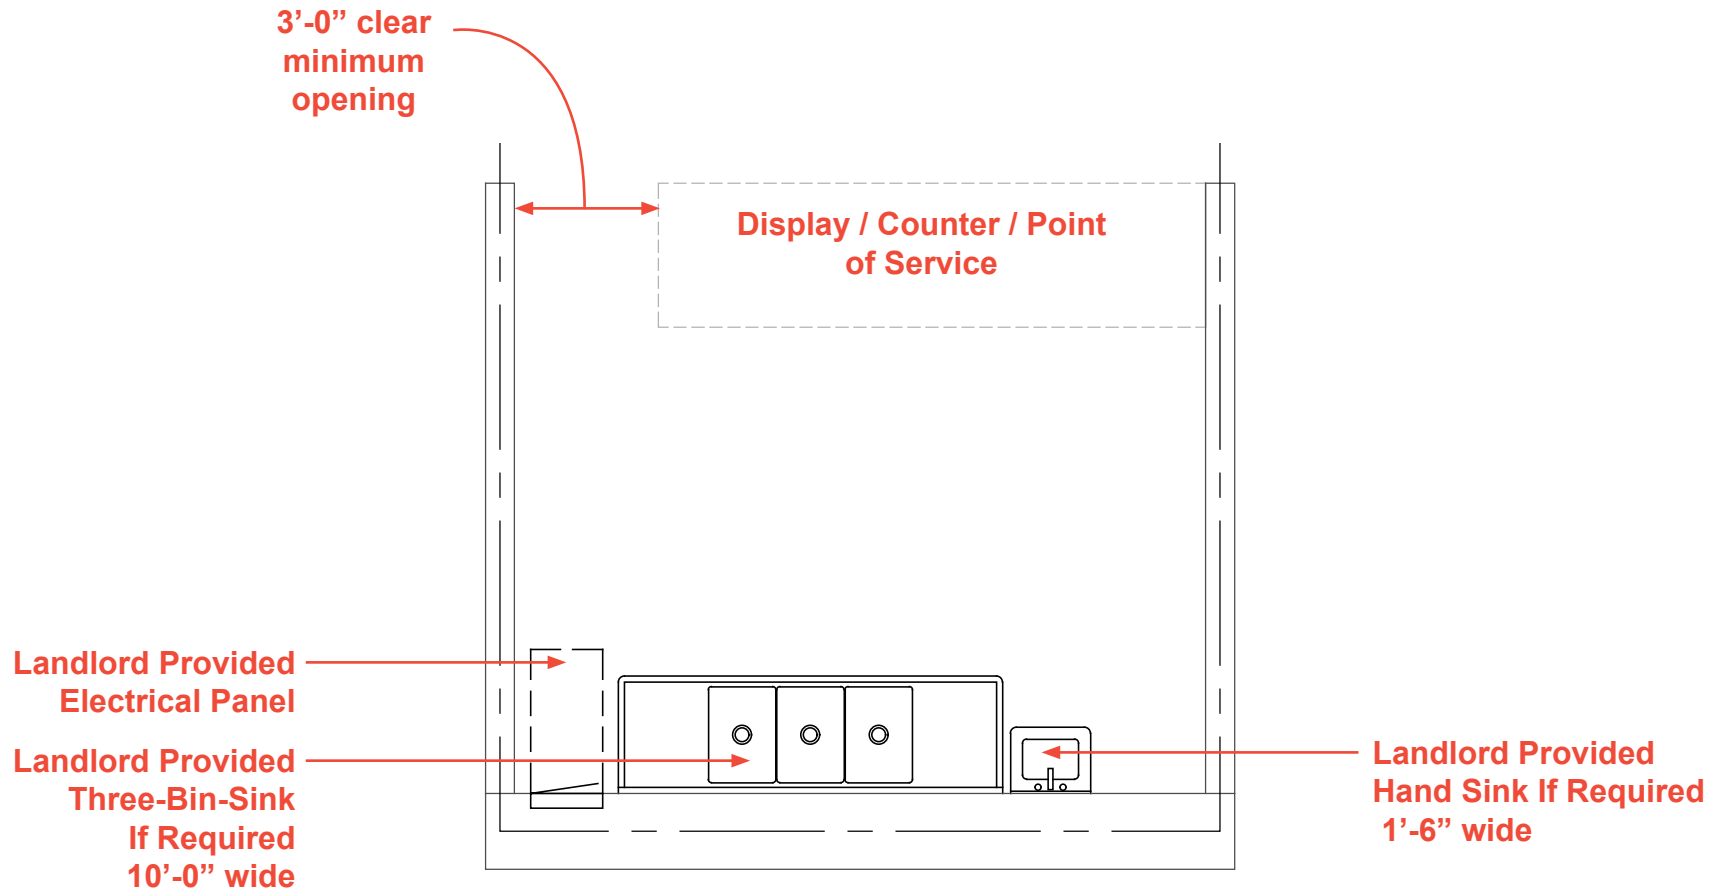

LEXINGTON MARKET

TYPE F-1 SHELL

SCALE: 1/8" = 1'-0"

LEXINGTON MARKET TYPE F-1 EXAMPLE LAYOUT

SCALE: 1/8" = 1'-0"

LEXINGTON MARKET TYPE F-2 SHELL

SCALE: 1/4" = 1'-0"

LEXINGTON MARKET TYPE F-2 EXAMPLE LAYOUT

SCALE: 1/4" = 1'-0"

LEXINGTON MARKET

TYPE F-3 SHELL

SCALE: 1/4" = 1'-0"

LEXINGTON MARKET
TYPE F-3 EXAMPLE LAYOUT
SCALE: 1/4" = 1'-0"

LEXINGTON MARKET TYPE F-3 EXAMPLE LAYOUT

SCALE: 1/4" = 1'-0"

LEXINGTON MARKET

TYPE F-4 SHELL

SCALE: 1/4" = 1'-0"

LEXINGTON MARKET
TYPE F-4 EXAMPLE LAYOUT
SCALE: 1/4" = 1'-0"

LEXINGTON MARKET TYPE F-4 EXAMPLE LAYOUT

SCALE: 1/4" = 1'-0"