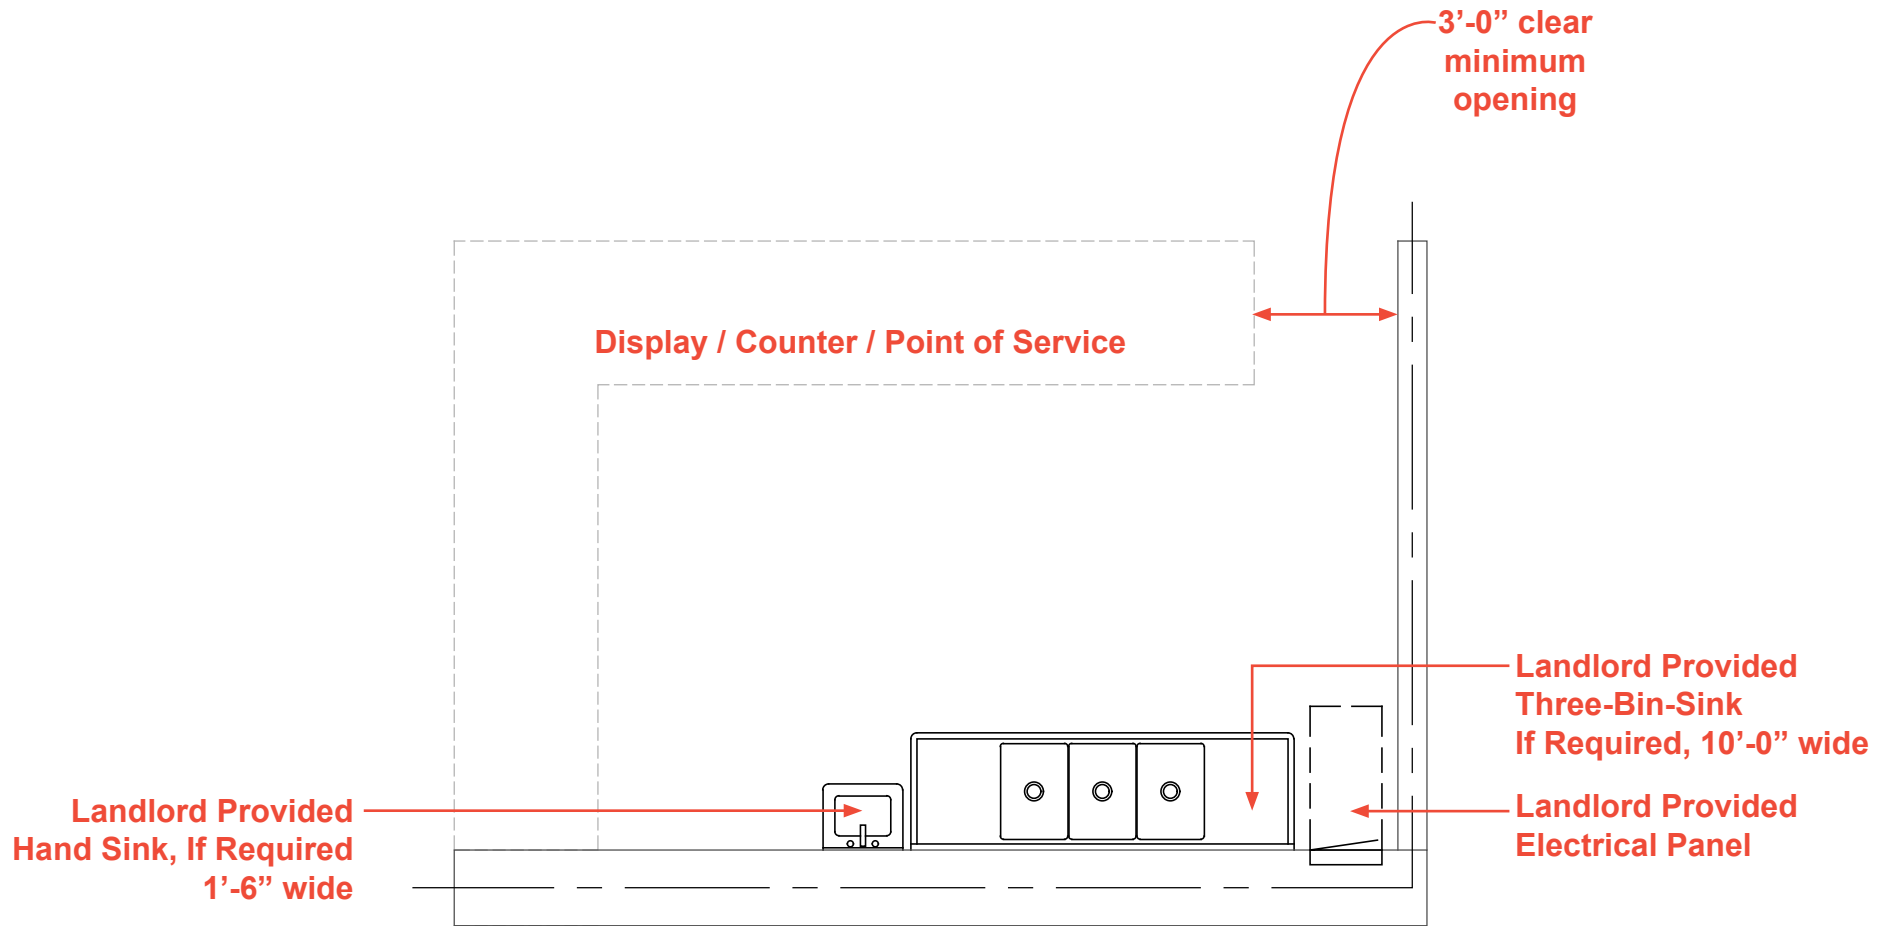

LEXINGTON MARKET

TYPE F-1 SHELL

SCALE: 1/8" = 1'-0"

LEXINGTON MARKET TYPE F-1 EXAMPLE LAYOUT

SCALE: 1/8" = 1'-0"

LEXINGTON MARKET TYPE F-2 SHELL

SCALE: 1/4" = 1'-0"

LEXINGTON MARKET TYPE F-2 EXAMPLE LAYOUT

SCALE: 1/4" = 1'-0"

LEXINGTON MARKET

TYPE F-3 SHELL

SCALE: 1/4" = 1'-0"

LEXINGTON MARKET
TYPE F-3 EXAMPLE LAYOUT
SCALE: 1/4" = 1'-0"

LEXINGTON MARKET TYPE F-3 EXAMPLE LAYOUT

SCALE: 1/4" = 1'-0"

LEXINGTON MARKET

TYPE F-4 SHELL

SCALE: 1/4" = 1'-0"

LEXINGTON MARKET
TYPE F-4 EXAMPLE LAYOUT
SCALE: 1/4" = 1'-0"

LEXINGTON MARKET TYPE F-4 EXAMPLE LAYOUT

SCALE: 1/4" = 1'-0"