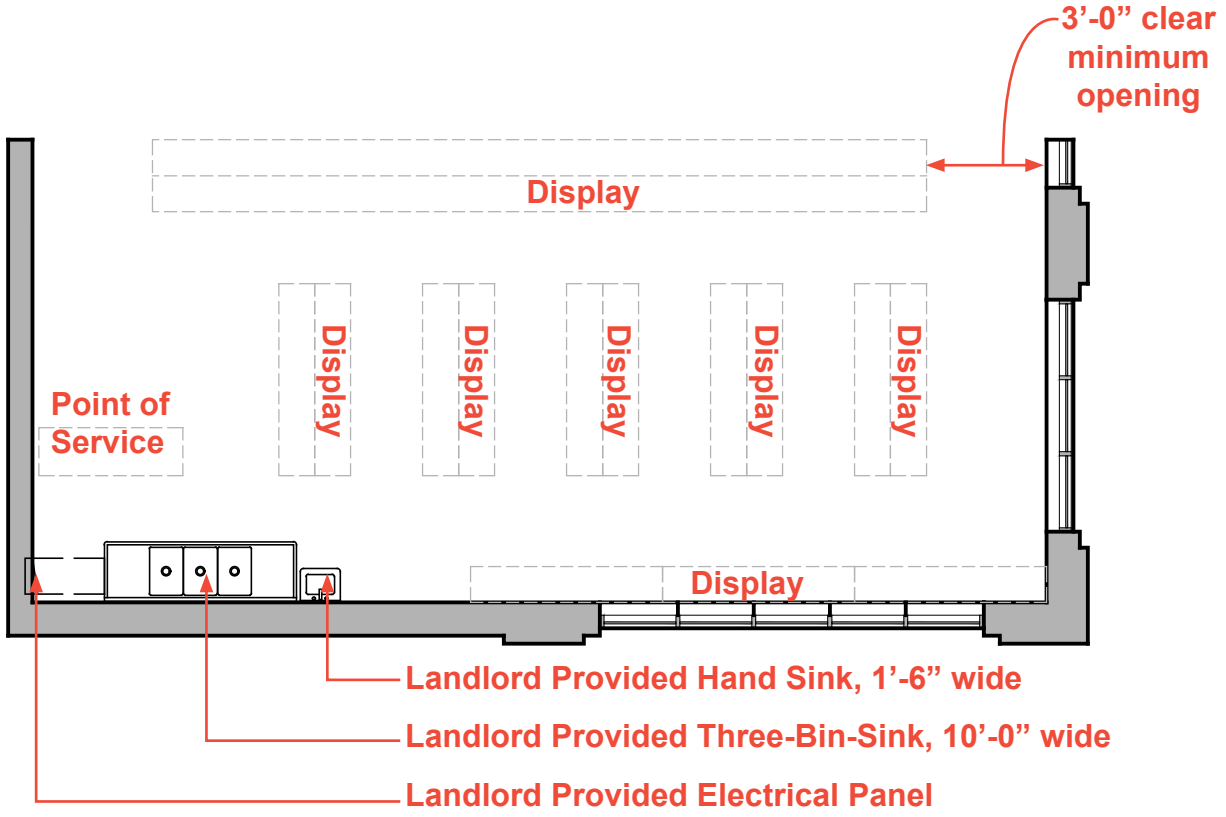

LEXINGTON MARKET

TYPE F-1 SHELL

SCALE: 1/8" = 1'-0"

LEXINGTON MARKET TYPE F-1 EXAMPLE LAYOUT

SCALE: 1/8" = 1'-0"

LEXINGTON MARKET TYPE F-2 SHELL

SCALE: 1/4" = 1'-0"

LEXINGTON MARKET TYPE F-2 EXAMPLE LAYOUT

SCALE: 1/4" = 1'-0"

LEXINGTON MARKET

TYPE F-3 SHELL

SCALE: 1/4" = 1'-0"

LEXINGTON MARKET
TYPE F-3 EXAMPLE LAYOUT
SCALE: 1/4" = 1'-0"

LEXINGTON MARKET TYPE F-3 EXAMPLE LAYOUT

SCALE: 1/4" = 1'-0"

LEXINGTON MARKET

TYPE F-4 SHELL

SCALE: 1/4" = 1'-0"

LEXINGTON MARKET
TYPE F-4 EXAMPLE LAYOUT
SCALE: 1/4" = 1'-0"

LEXINGTON MARKET TYPE F-4 EXAMPLE LAYOUT

SCALE: 1/4" = 1'-0"