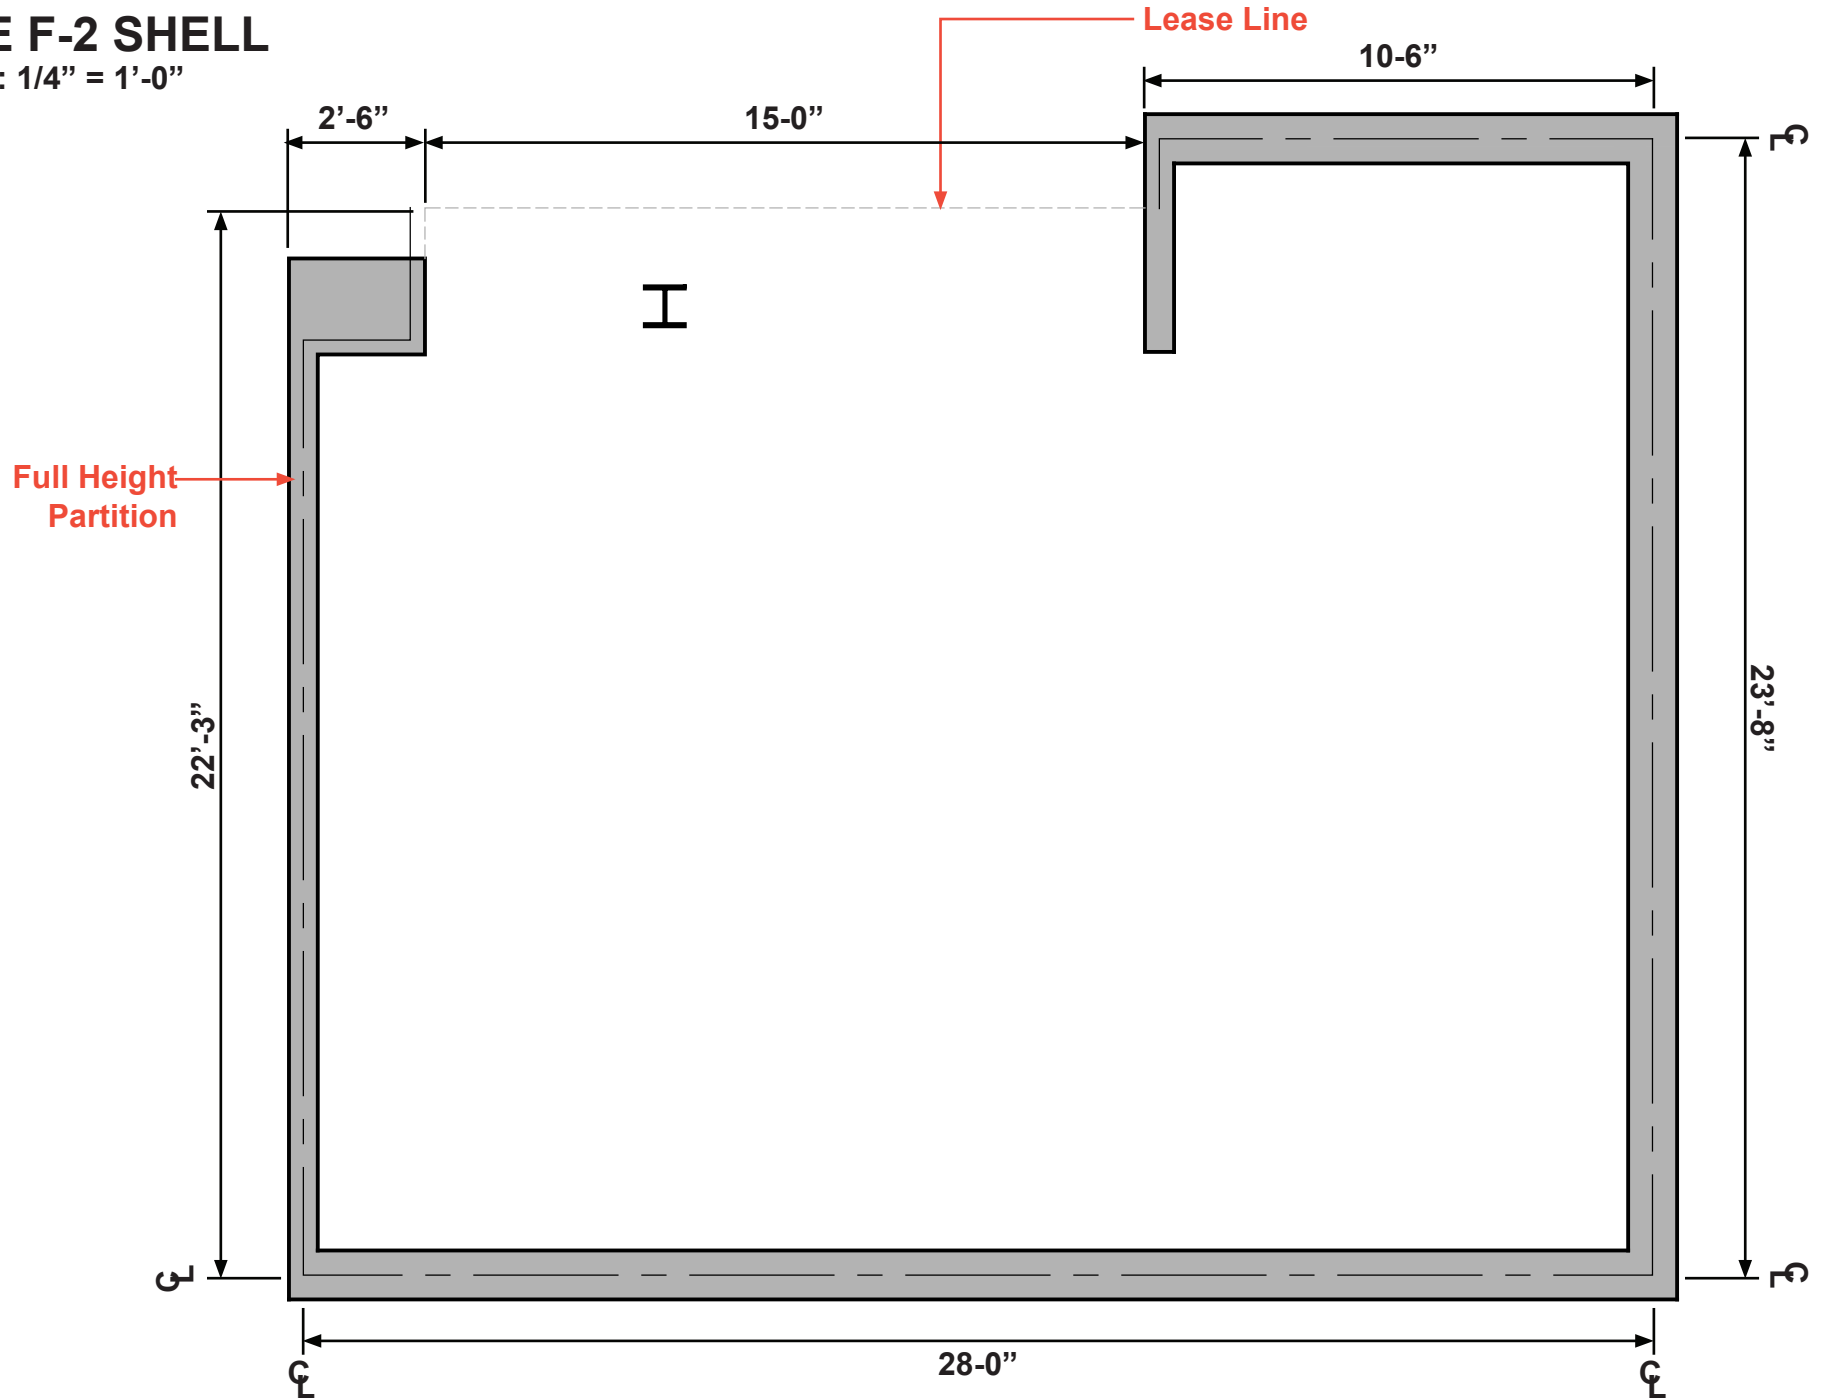

LEXINGTON MARKET

TYPE F-1 SHELL

SCALE: 1/8" = 1'-0"

LEXINGTON MARKET TYPE F-1 EXAMPLE LAYOUT

SCALE: 1/8" = 1'-0"

LEXINGTON MARKET TYPE F-2 SHELL

SCALE: 1/4" = 1'-0"

LEXINGTON MARKET TYPE F-2 EXAMPLE LAYOUT

SCALE: 1/4" = 1'-0"

LEXINGTON MARKET

TYPE F-3 SHELL

SCALE: 1/4" = 1'-0"

LEXINGTON MARKET
TYPE F-3 EXAMPLE LAYOUT
SCALE: 1/4" = 1'-0"

LEXINGTON MARKET TYPE F-3 EXAMPLE LAYOUT

SCALE: 1/4" = 1'-0"

LEXINGTON MARKET

TYPE F-4 SHELL

SCALE: 1/4" = 1'-0"

LEXINGTON MARKET
TYPE F-4 EXAMPLE LAYOUT
SCALE: 1/4" = 1'-0"

LEXINGTON MARKET TYPE F-4 EXAMPLE LAYOUT

SCALE: 1/4" = 1'-0"