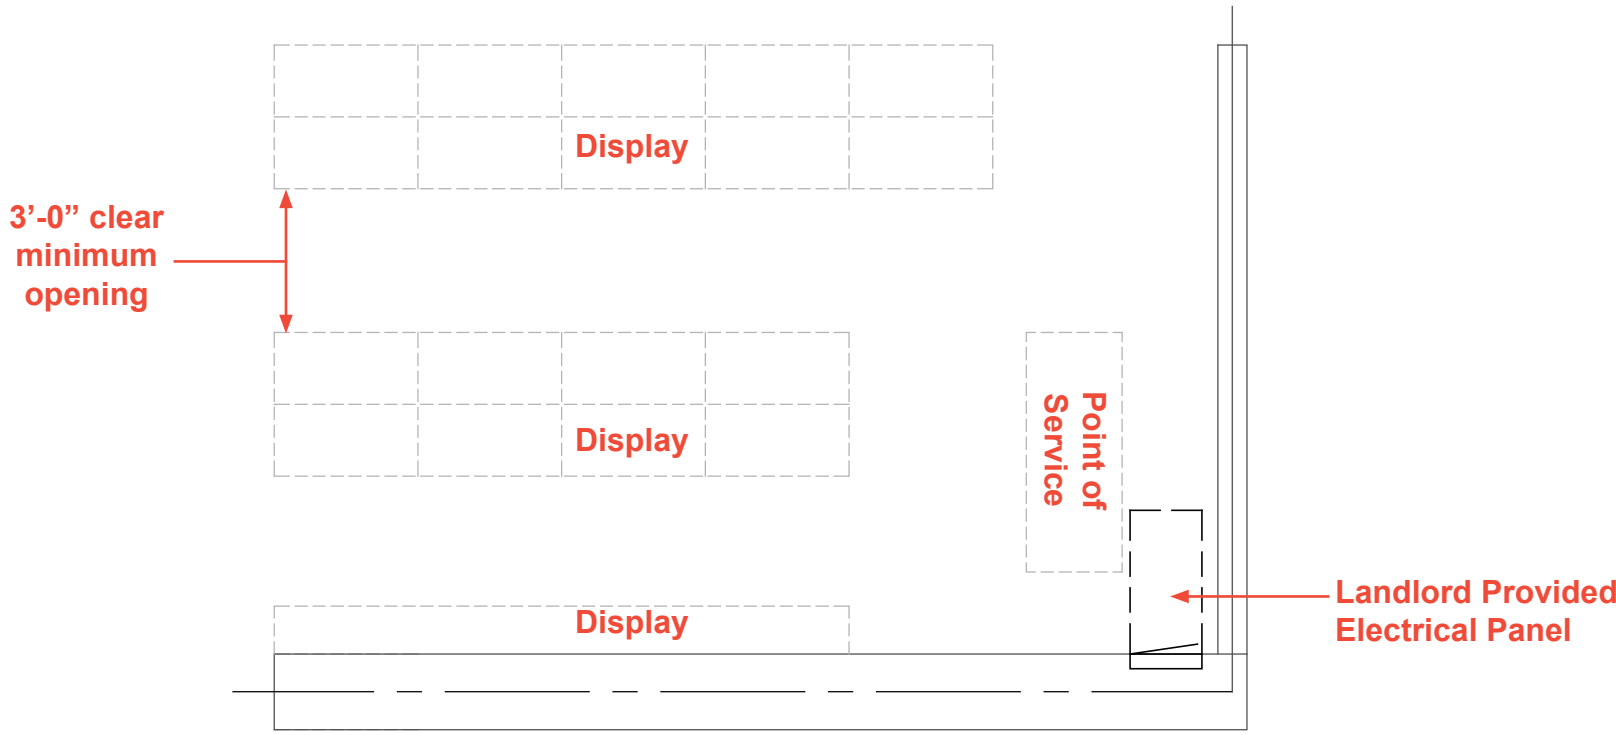

LEXINGTON MARKET

TYPE F-1 SHELL

SCALE: 1/8" = 1'-0"

LEXINGTON MARKET TYPE F-1 EXAMPLE LAYOUT

SCALE: 1/8" = 1'-0"

LEXINGTON MARKET TYPE F-2 SHELL

SCALE: 1/4" = 1'-0"

LEXINGTON MARKET TYPE F-2 EXAMPLE LAYOUT

SCALE: 1/4" = 1'-0"

LEXINGTON MARKET

TYPE F-3 SHELL

SCALE: 1/4" = 1'-0"

LEXINGTON MARKET
TYPE F-3 EXAMPLE LAYOUT
SCALE: 1/4" = 1'-0"

LEXINGTON MARKET TYPE F-3 EXAMPLE LAYOUT

SCALE: 1/4" = 1'-0"

LEXINGTON MARKET

TYPE F-4 SHELL

SCALE: 1/4" = 1'-0"

LEXINGTON MARKET
TYPE F-4 EXAMPLE LAYOUT
SCALE: 1/4" = 1'-0"

LEXINGTON MARKET TYPE F-4 EXAMPLE LAYOUT

SCALE: 1/4" = 1'-0"