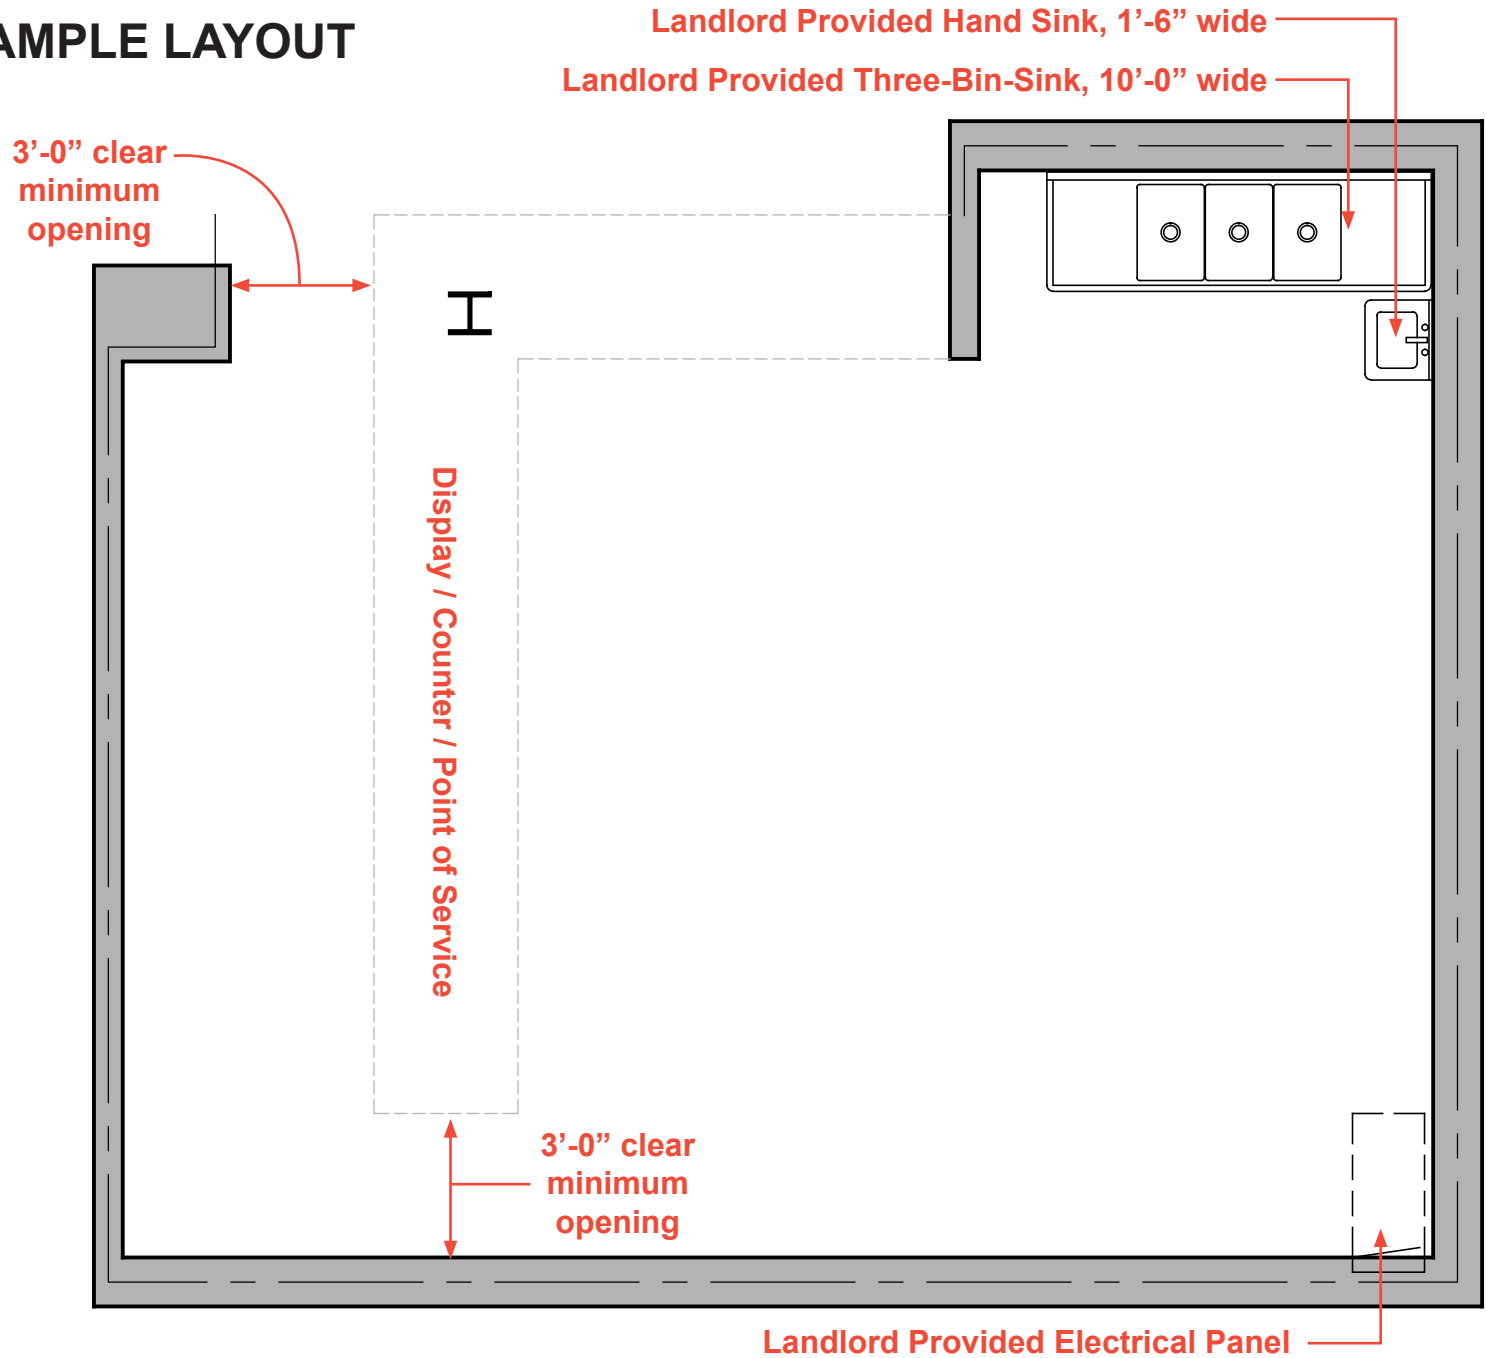

LEXINGTON MARKET

TYPE F-1 SHELL

SCALE: 1/8" = 1'-0"

LEXINGTON MARKET TYPE F-1 EXAMPLE LAYOUT

SCALE: 1/8" = 1'-0"

LEXINGTON MARKET TYPE F-2 SHELL

SCALE: 1/4" = 1'-0"

LEXINGTON MARKET TYPE F-2 EXAMPLE LAYOUT

SCALE: 1/4" = 1'-0"

LEXINGTON MARKET

TYPE F-3 SHELL

SCALE: 1/4" = 1'-0"

LEXINGTON MARKET
TYPE F-3 EXAMPLE LAYOUT
SCALE: 1/4" = 1'-0"

LEXINGTON MARKET TYPE F-3 EXAMPLE LAYOUT

SCALE: 1/4" = 1'-0"

LEXINGTON MARKET

TYPE F-4 SHELL

SCALE: 1/4" = 1'-0"

LEXINGTON MARKET
TYPE F-4 EXAMPLE LAYOUT
SCALE: 1/4" = 1'-0"

LEXINGTON MARKET TYPE F-4 EXAMPLE LAYOUT

SCALE: 1/4" = 1'-0"