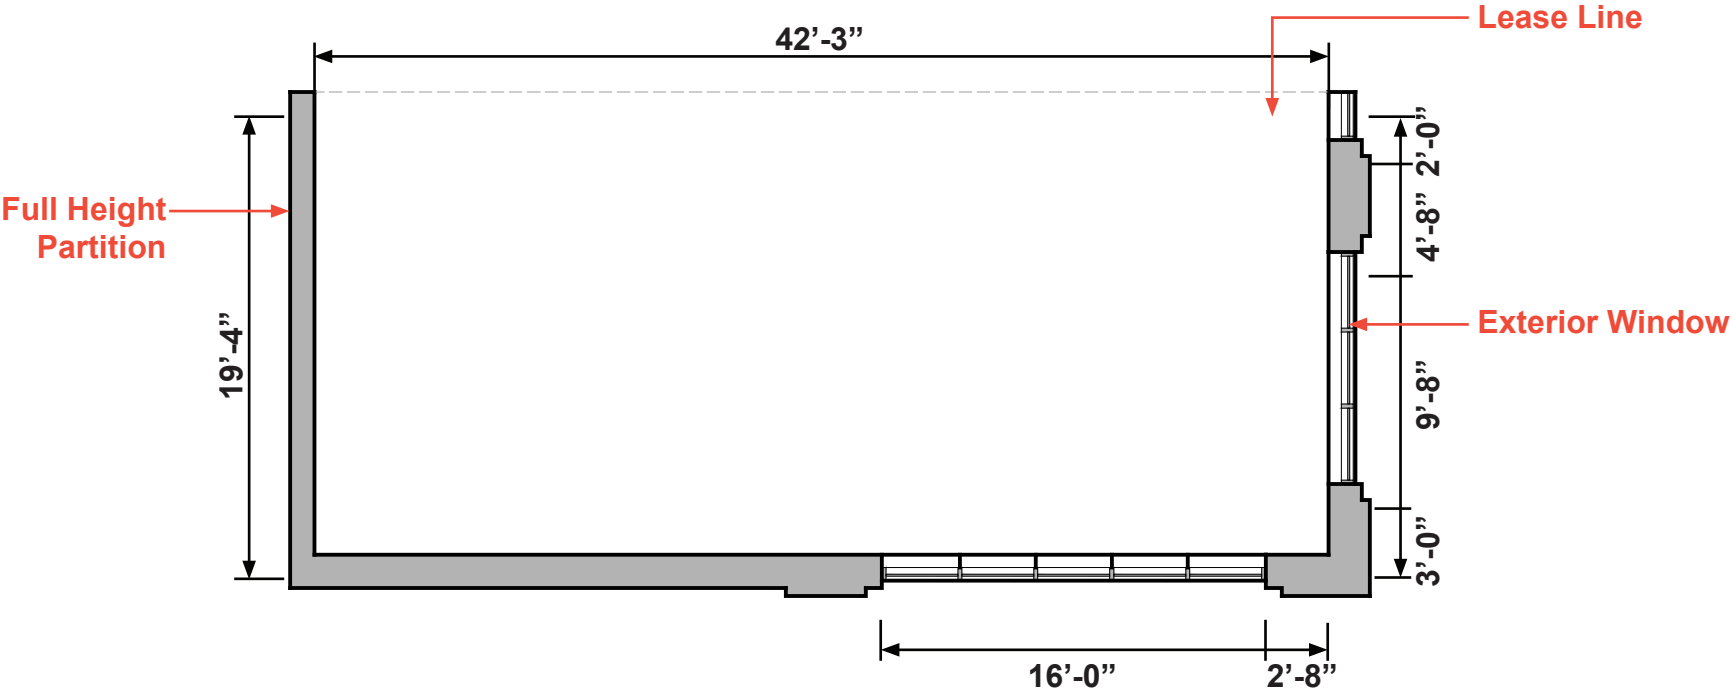

LEXINGTON MARKET

TYPE F-1 SHELL

SCALE: 1/8" = 1'-0"

LEXINGTON MARKET TYPE F-1 EXAMPLE LAYOUT

SCALE: 1/8" = 1'-0"

LEXINGTON MARKET TYPE F-2 SHELL

SCALE: 1/4" = 1'-0"

LEXINGTON MARKET TYPE F-2 EXAMPLE LAYOUT

SCALE: 1/4" = 1'-0"

LEXINGTON MARKET

TYPE F-3 SHELL

SCALE: 1/4" = 1'-0"

LEXINGTON MARKET
TYPE F-3 EXAMPLE LAYOUT
SCALE: 1/4" = 1'-0"

LEXINGTON MARKET TYPE F-3 EXAMPLE LAYOUT

SCALE: 1/4" = 1'-0"

LEXINGTON MARKET

TYPE F-4 SHELL

SCALE: 1/4" = 1'-0"

LEXINGTON MARKET
TYPE F-4 EXAMPLE LAYOUT
SCALE: 1/4" = 1'-0"

LEXINGTON MARKET TYPE F-4 EXAMPLE LAYOUT

SCALE: 1/4" = 1'-0"