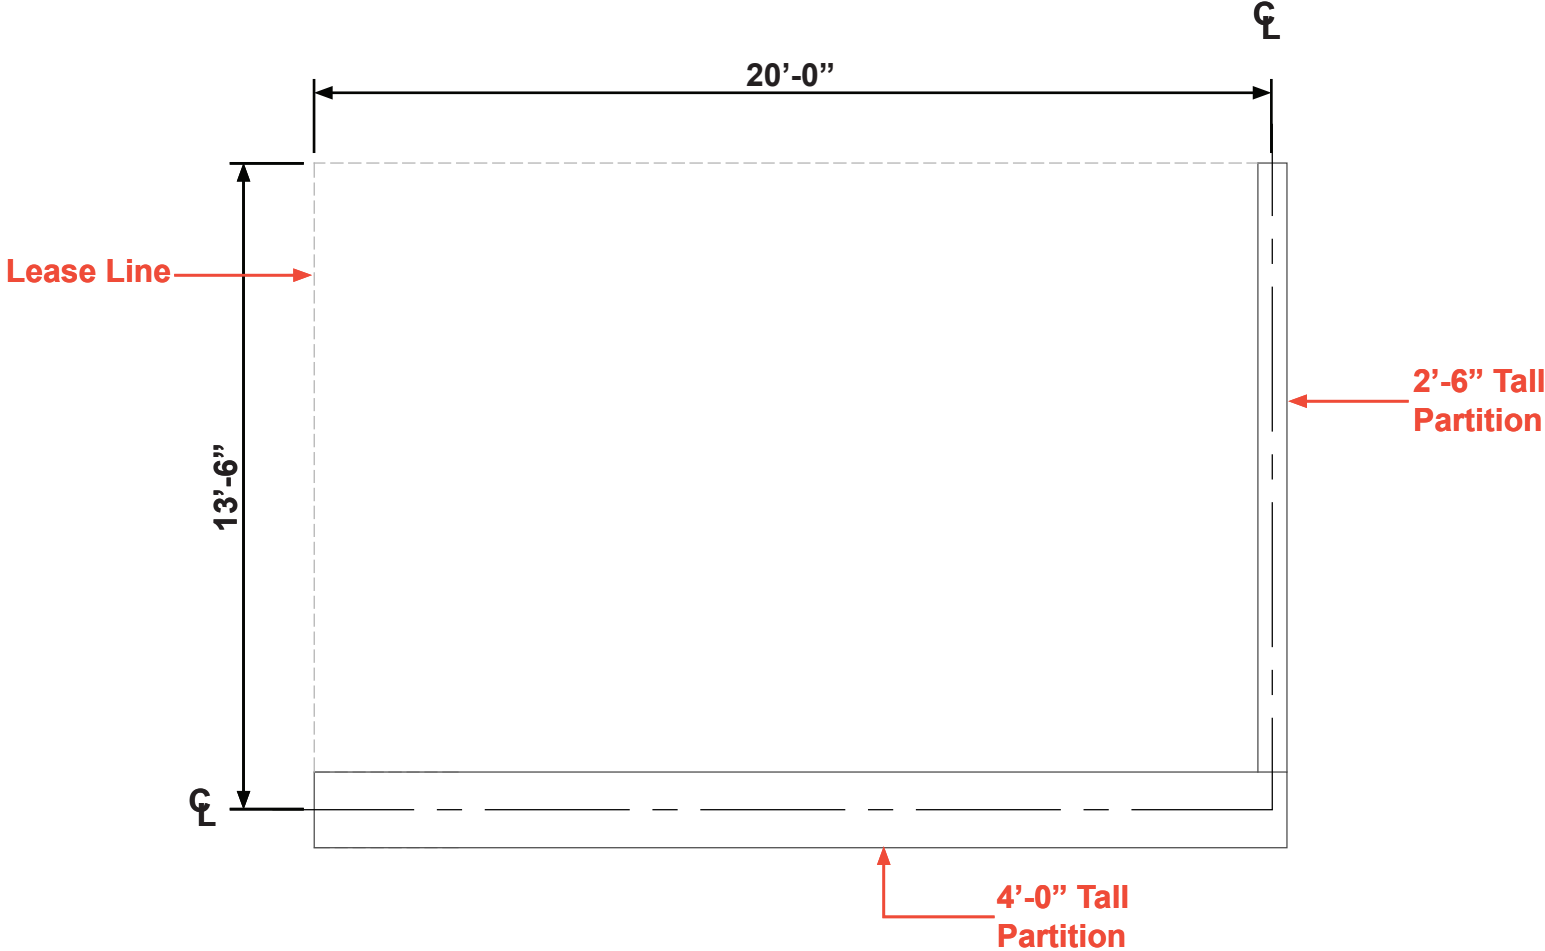

LEXINGTON MARKET

TYPE F-1 SHELL

SCALE: 1/8" = 1'-0"

LEXINGTON MARKET TYPE F-1 EXAMPLE LAYOUT

SCALE: 1/8" = 1'-0"

LEXINGTON MARKET TYPE F-2 SHELL

SCALE: 1/4" = 1'-0"

LEXINGTON MARKET TYPE F-2 EXAMPLE LAYOUT

SCALE: 1/4" = 1'-0"

LEXINGTON MARKET

TYPE F-3 SHELL

SCALE: 1/4" = 1'-0"

LEXINGTON MARKET
TYPE F-3 EXAMPLE LAYOUT
SCALE: 1/4" = 1'-0"

LEXINGTON MARKET TYPE F-3 EXAMPLE LAYOUT

SCALE: 1/4" = 1'-0"

LEXINGTON MARKET

TYPE F-4 SHELL

SCALE: 1/4" = 1'-0"

LEXINGTON MARKET
TYPE F-4 EXAMPLE LAYOUT
SCALE: 1/4" = 1'-0"

LEXINGTON MARKET TYPE F-4 EXAMPLE LAYOUT

SCALE: 1/4" = 1'-0"