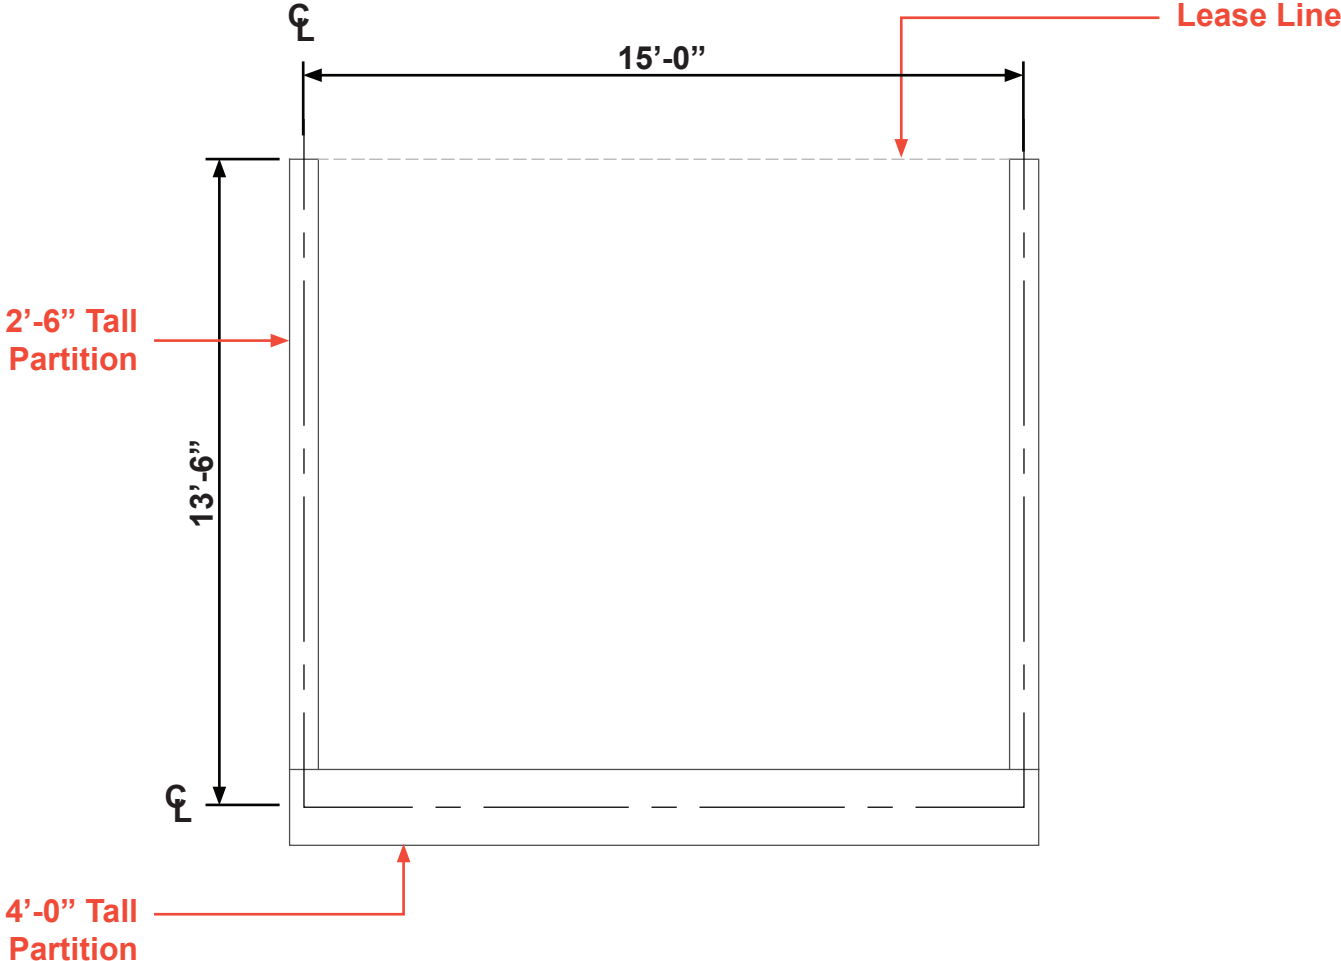

LEXINGTON MARKET

TYPE F-1 SHELL

SCALE: 1/8" = 1'-0"

LEXINGTON MARKET TYPE F-1 EXAMPLE LAYOUT

SCALE: 1/8" = 1'-0"

LEXINGTON MARKET TYPE F-2 SHELL

SCALE: 1/4" = 1'-0"

LEXINGTON MARKET TYPE F-2 EXAMPLE LAYOUT

SCALE: 1/4" = 1'-0"

LEXINGTON MARKET

TYPE F-3 SHELL

SCALE: 1/4" = 1'-0"

LEXINGTON MARKET
TYPE F-3 EXAMPLE LAYOUT
SCALE: 1/4" = 1'-0"

LEXINGTON MARKET TYPE F-3 EXAMPLE LAYOUT

SCALE: 1/4" = 1'-0"

LEXINGTON MARKET

TYPE F-4 SHELL

SCALE: 1/4" = 1'-0"

LEXINGTON MARKET
TYPE F-4 EXAMPLE LAYOUT
SCALE: 1/4" = 1'-0"

LEXINGTON MARKET TYPE F-4 EXAMPLE LAYOUT

SCALE: 1/4" = 1'-0"