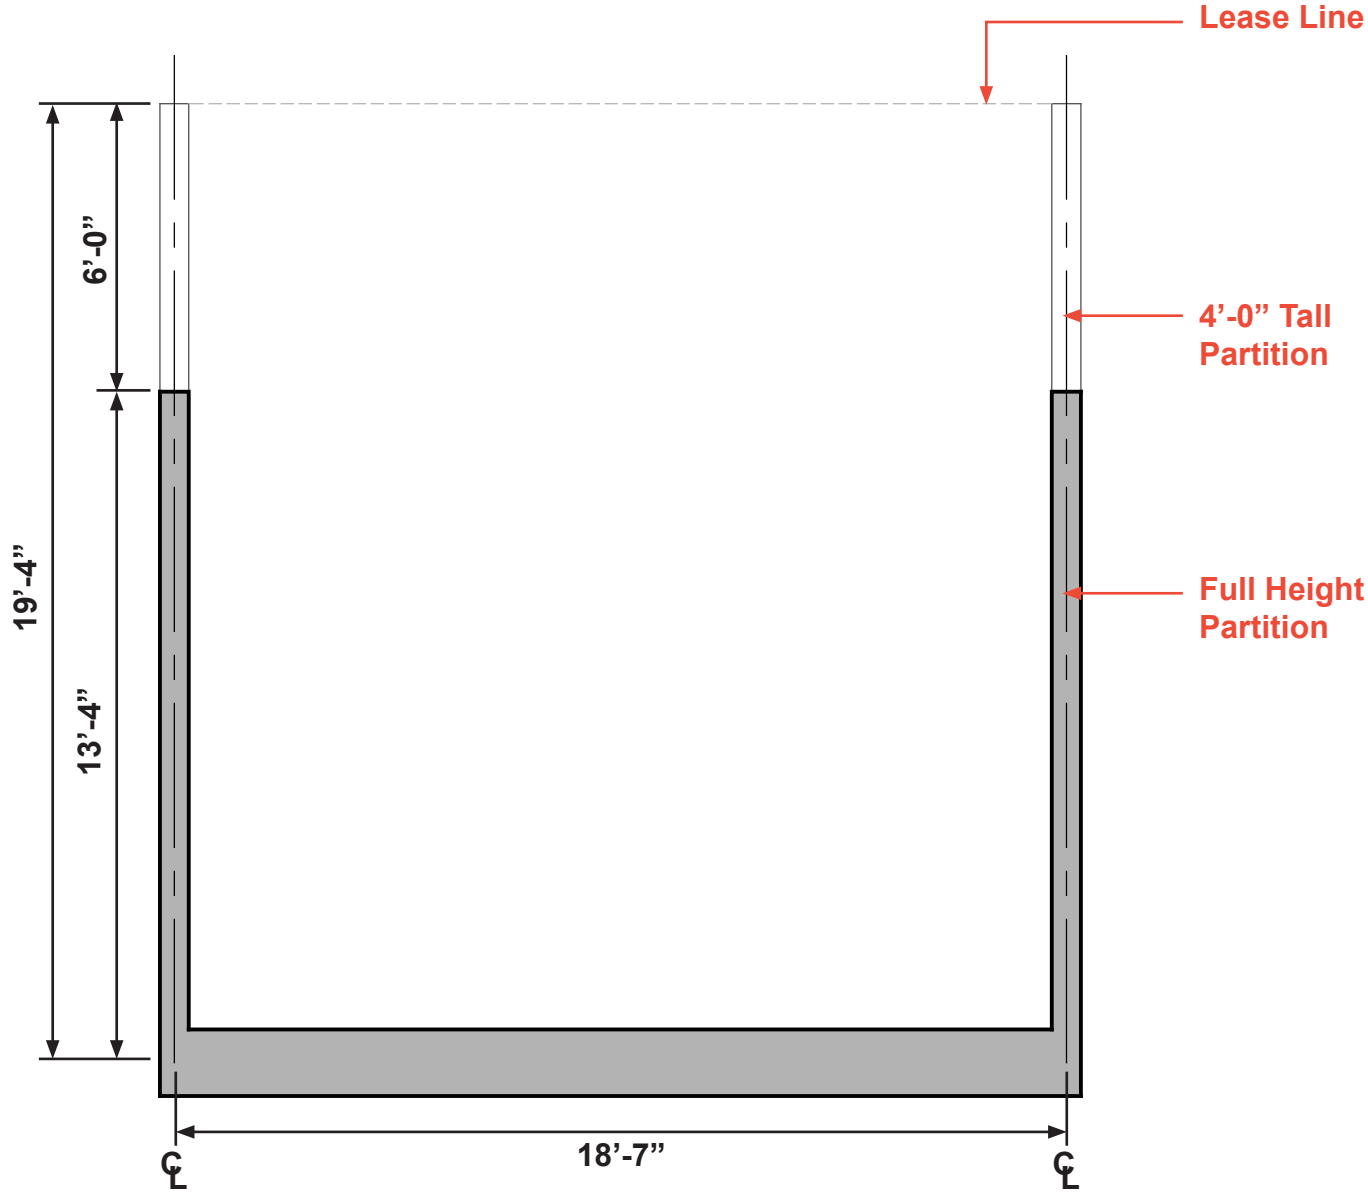

LEXINGTON MARKET TYPE P-3 EXAMPLE LAYOUT

SCALE: 1/4" = 1'-0"

LEXINGTON MARKET

TYPE P-4 SHELL

SCALE: 1/4" = 1'-0"

LEXINGTON MARKET TYPE P-4 EXAMPLE LAYOUT

SCALE: 1/4" = 1'-0"

LEXINGTON MARKET TYPE P-4 EXAMPLE LAYOUT

SCALE: 1/4" = 1'-0"

LEXINGTON MARKET

TYPE P-5 SHELL

SCALE: 1/4" = 1'-0"

LEXINGTON MARKET
TYPE P-5 EXAMPLE LAYOUT
SCALE: 1/4" = 1'-0"

LEXINGTON MARKET

TYPE P-6 SHELL

SCALE: 1/4" = 1'-0"

LEXINGTON MARKET
TYPE P-6 EXAMPLE LAYOUT
SCALE: 1/4" = 1'-0"

LEXINGTON MARKET TYPE P-6 EXAMPLE LAYOUT

SCALE: 1/4" = 1'-0"

LEXINGTON MARKET TYPE P-7 SHELL

SCALE: 1/4" = 1'-0"

LEXINGTON MARKET TYPE P-7 EXAMPLE LAYOUT

LEXINGTON MARKET TYPE P-9 SHELL

SCALE: 1/4" = 1'-0"

LEXINGTON MARKET TYPE P-9 EXAMPLE LAYOUT

SCALE: 1/4" = 1'-0"

LEXINGTON MARKET TYPE P-10 SHELL

SCALE: 1/4" = 1'-0"

LEXINGTON MARKET TYPE P-10 EXAMPLE LAYOUT