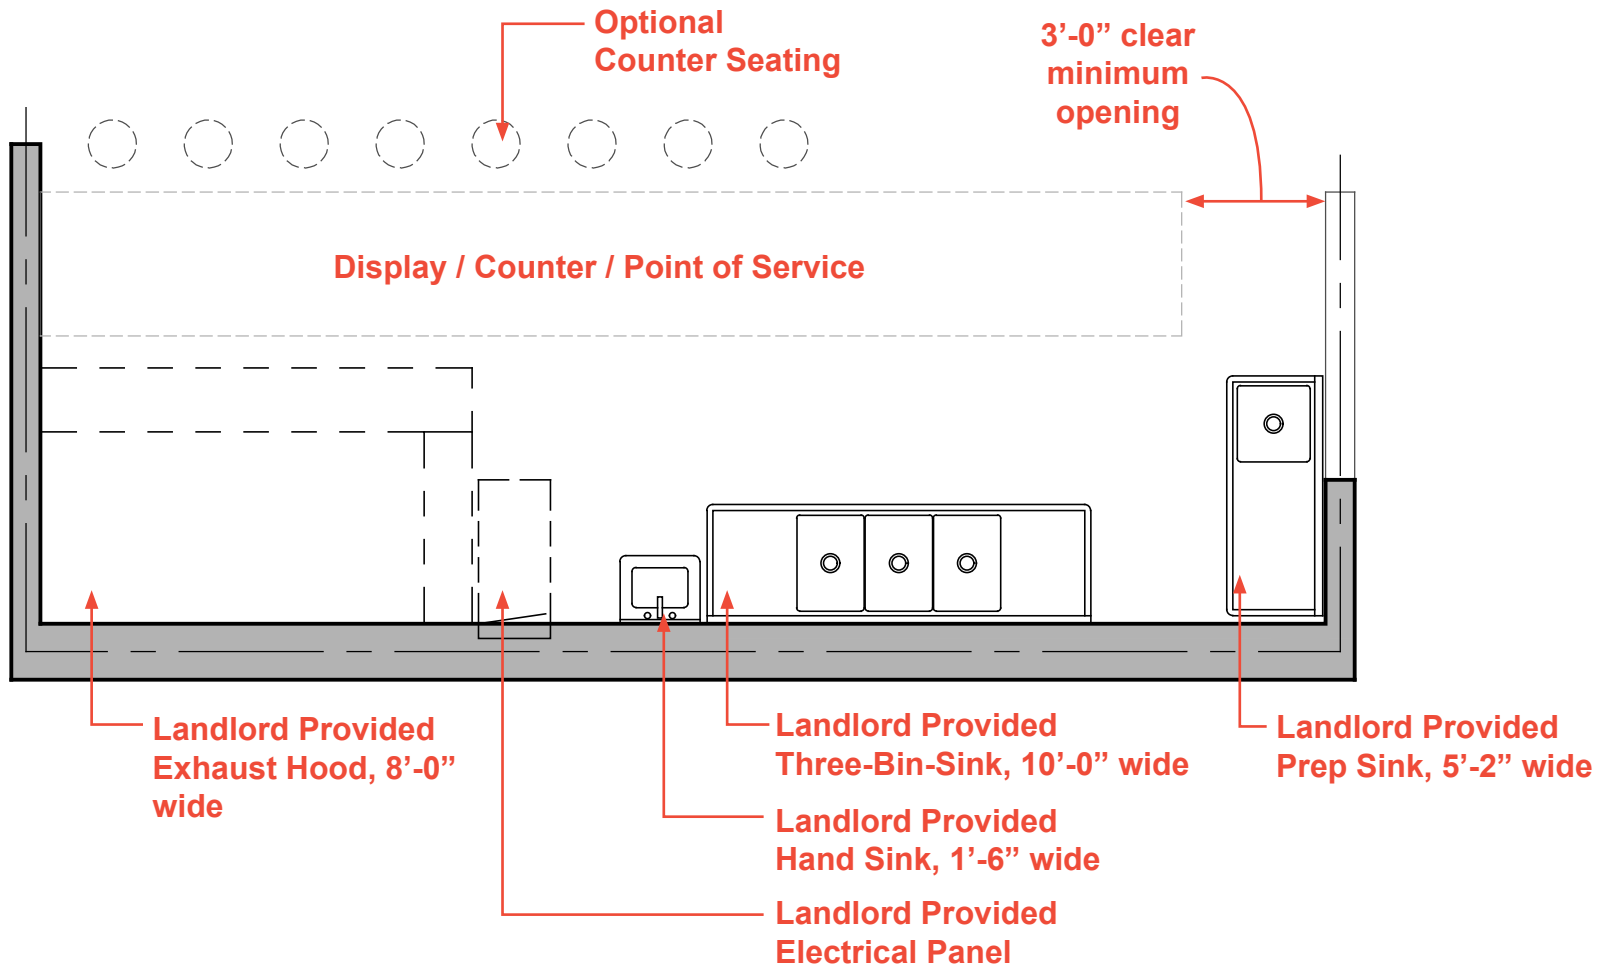

SCALE: 1/4" = 1'-0"

LEXINGTON MARKET

TYPE P-5 SHELL

SCALE: 1/4" = 1'-0"

LEXINGTON MARKET
TYPE P-5 EXAMPLE LAYOUT
SCALE: 1/4" = 1'-0"

LEXINGTON MARKET

TYPE P-6 SHELL

SCALE: 1/4" = 1'-0"

LEXINGTON MARKET
TYPE P-6 EXAMPLE LAYOUT
SCALE: 1/4" = 1'-0"

LEXINGTON MARKET TYPE P-6 EXAMPLE LAYOUT

SCALE: 1/4" = 1'-0"

LEXINGTON MARKET TYPE P-7 SHELL

SCALE: 1/4" = 1'-0"

LEXINGTON MARKET TYPE P-7 EXAMPLE LAYOUT

LEXINGTON MARKET TYPE P-9 SHELL

SCALE: 1/4" = 1'-0"

LEXINGTON MARKET TYPE P-9 EXAMPLE LAYOUT

SCALE: 1/4" = 1'-0"

LEXINGTON MARKET TYPE P-10 SHELL

SCALE: 1/4" = 1'-0"

LEXINGTON MARKET TYPE P-10 EXAMPLE LAYOUT

SCALE: 1/4" = 1'-0"