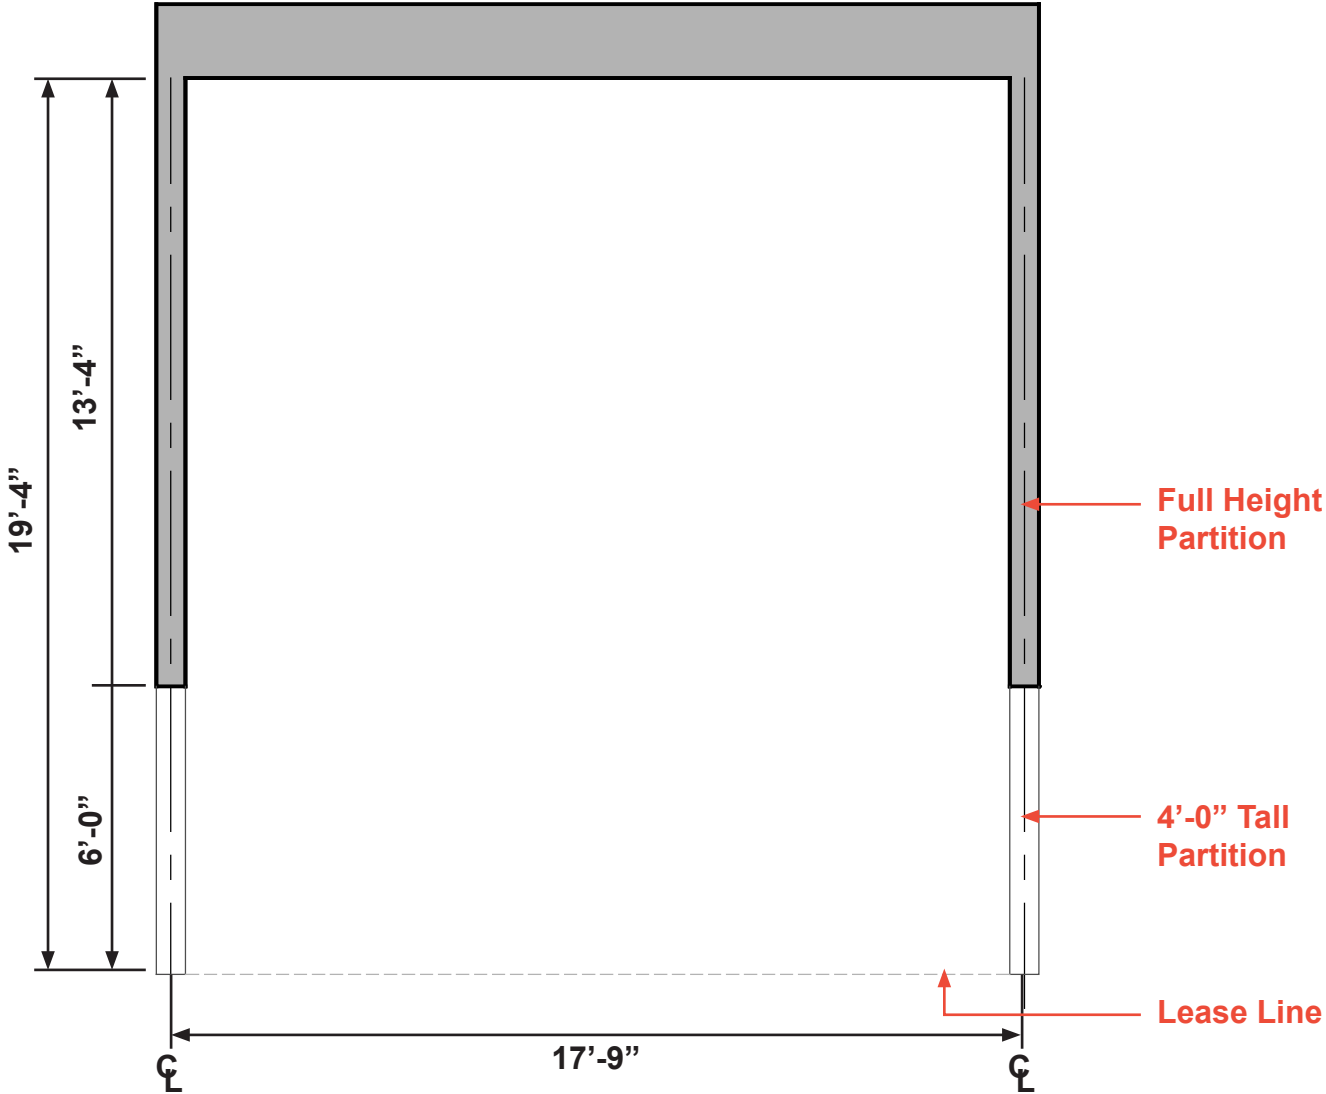

LEXINGTON MARKET

TYPE P-1 SHELL

SCALE: 1/4" = 1'-0"

LEXINGTON MARKET
TYPE P-1 EXAMPLE LAYOUT
SCALE: 1/4" = 1'-0"

LEXINGTON MARKET

TYPE P-1 EXAMPLE LAYOUT

SCALE: 1/4" = 1'-0"

LEXINGTON MARKET
TYPE P-2 SHELL
SCALE: 1/4" = 1'-0"

SCALE: 1/4" = 1'-0"

LEXINGTON MARKET

TYPE P-5 SHELL

SCALE: 1/4" = 1'-0"

LEXINGTON MARKET
TYPE P-5 EXAMPLE LAYOUT
SCALE: 1/4" = 1'-0"

LEXINGTON MARKET

TYPE P-6 SHELL

SCALE: 1/4" = 1'-0"

LEXINGTON MARKET
TYPE P-6 EXAMPLE LAYOUT
SCALE: 1/4" = 1'-0"

LEXINGTON MARKET TYPE P-6 EXAMPLE LAYOUT

SCALE: 1/4" = 1'-0"

LEXINGTON MARKET TYPE P-7 SHELL

SCALE: 1/4" = 1'-0"

LEXINGTON MARKET TYPE P-7 EXAMPLE LAYOUT

LEXINGTON MARKET TYPE P-9 SHELL

SCALE: 1/4" = 1'-0"

LEXINGTON MARKET TYPE P-9 EXAMPLE LAYOUT

SCALE: 1/4" = 1'-0"

LEXINGTON MARKET TYPE P-10 SHELL

SCALE: 1/4" = 1'-0"

LEXINGTON MARKET TYPE P-10 EXAMPLE LAYOUT