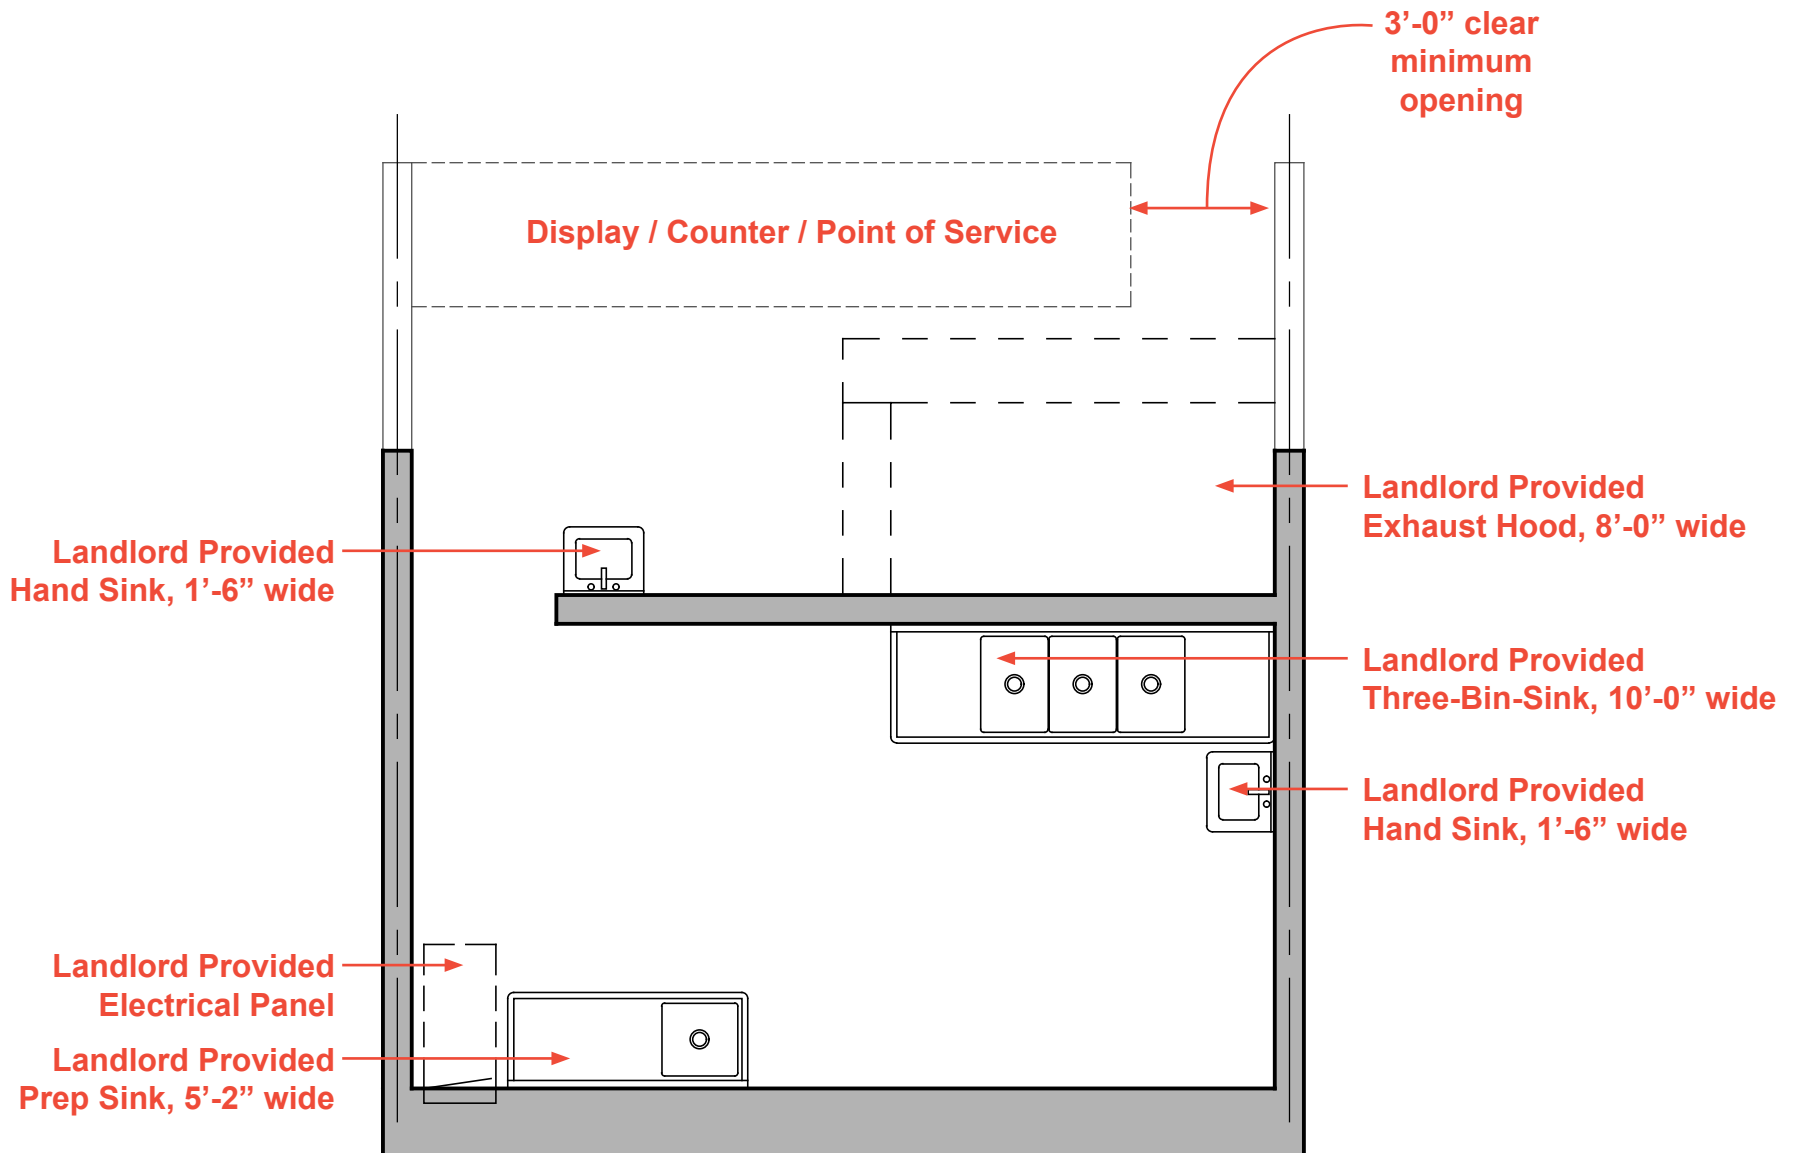

LEXINGTON MARKET TYPE P-3 EXAMPLE LAYOUT

SCALE: 1/4" = 1'-0"

LEXINGTON MARKET

TYPE P-4 SHELL

SCALE: 1/4" = 1'-0"

LEXINGTON MARKET TYPE P-4 EXAMPLE LAYOUT

SCALE: 1/4" = 1'-0"

LEXINGTON MARKET TYPE P-4 EXAMPLE LAYOUT

SCALE: 1/4" = 1'-0"

LEXINGTON MARKET

TYPE P-5 SHELL

SCALE: 1/4" = 1'-0"

LEXINGTON MARKET
TYPE P-5 EXAMPLE LAYOUT
SCALE: 1/4" = 1'-0"

LEXINGTON MARKET

TYPE P-6 SHELL

SCALE: 1/4" = 1'-0"

LEXINGTON MARKET
TYPE P-6 EXAMPLE LAYOUT
SCALE: 1/4" = 1'-0"

LEXINGTON MARKET TYPE P-6 EXAMPLE LAYOUT

SCALE: 1/4" = 1'-0"

LEXINGTON MARKET TYPE P-7 SHELL

SCALE: 1/4" = 1'-0"

LEXINGTON MARKET TYPE P-7 EXAMPLE LAYOUT

SCALE: 1/4" = 1'-0"