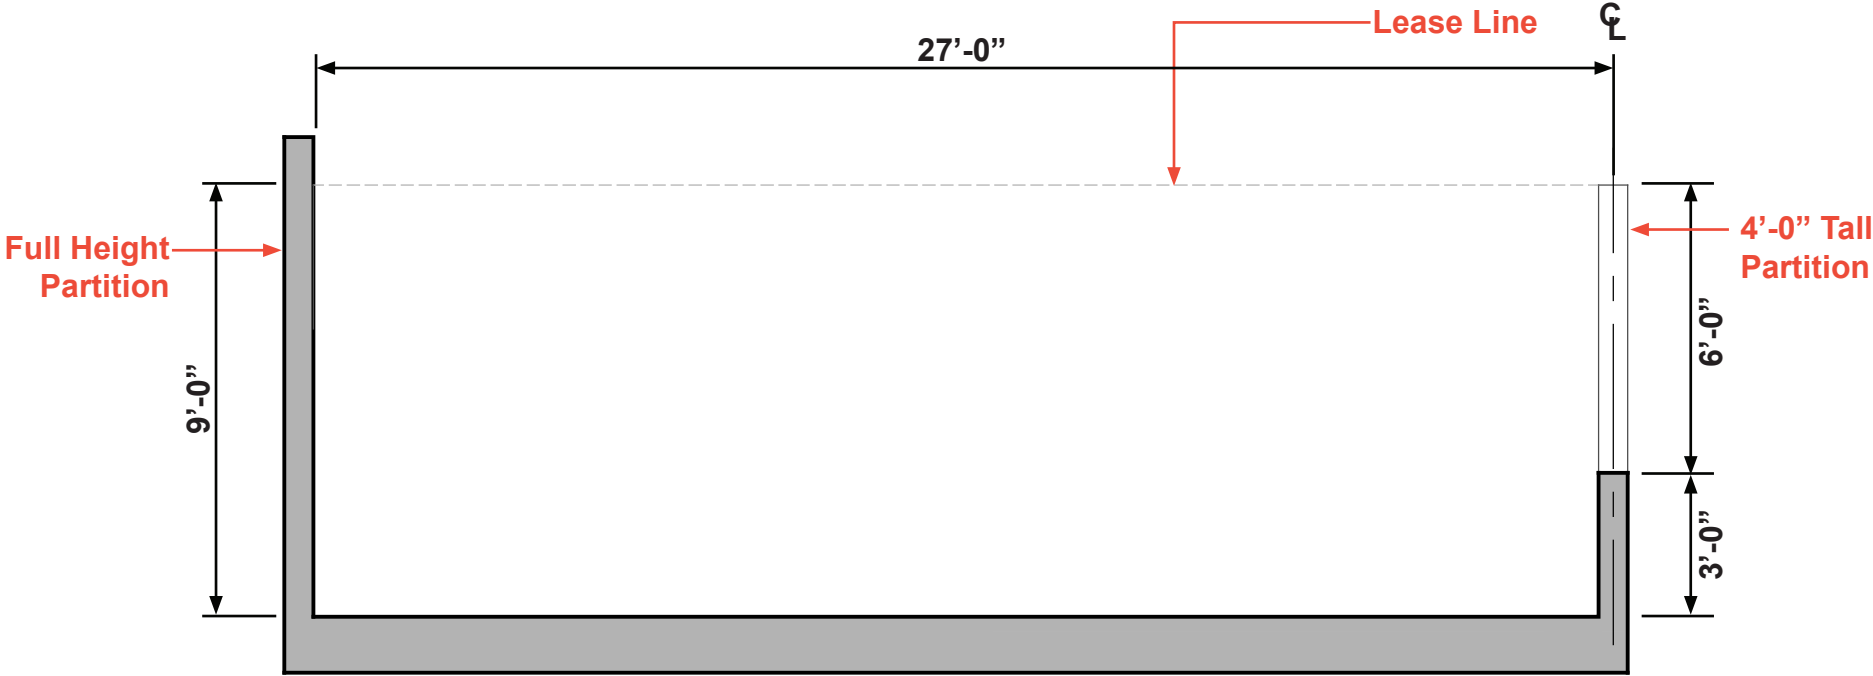

LEXINGTON MARKET TYPE P-3 EXAMPLE LAYOUT

SCALE: 1/4" = 1'-0"

LEXINGTON MARKET

TYPE P-4 SHELL

SCALE: 1/4" = 1'-0"

LEXINGTON MARKET TYPE P-4 EXAMPLE LAYOUT

SCALE: 1/4" = 1'-0"

LEXINGTON MARKET TYPE P-4 EXAMPLE LAYOUT

SCALE: 1/4" = 1'-0"

LEXINGTON MARKET

TYPE P-5 SHELL

SCALE: 1/4" = 1'-0"

LEXINGTON MARKET
TYPE P-5 EXAMPLE LAYOUT
SCALE: 1/4" = 1'-0"

LEXINGTON MARKET

TYPE P-6 SHELL

SCALE: 1/4" = 1'-0"

LEXINGTON MARKET
TYPE P-6 EXAMPLE LAYOUT
SCALE: 1/4" = 1'-0"

LEXINGTON MARKET TYPE P-6 EXAMPLE LAYOUT

SCALE: 1/4" = 1'-0"

LEXINGTON MARKET TYPE P-7 SHELL

SCALE: 1/4" = 1'-0"

LEXINGTON MARKET TYPE P-7 EXAMPLE LAYOUT

LEXINGTON MARKET TYPE P-9 SHELL

SCALE: 1/4" = 1'-0"

LEXINGTON MARKET TYPE P-9 EXAMPLE LAYOUT

SCALE: 1/4" = 1'-0"

LEXINGTON MARKET TYPE P-10 SHELL

SCALE: 1/4" = 1'-0"

LEXINGTON MARKET TYPE P-10 EXAMPLE LAYOUT