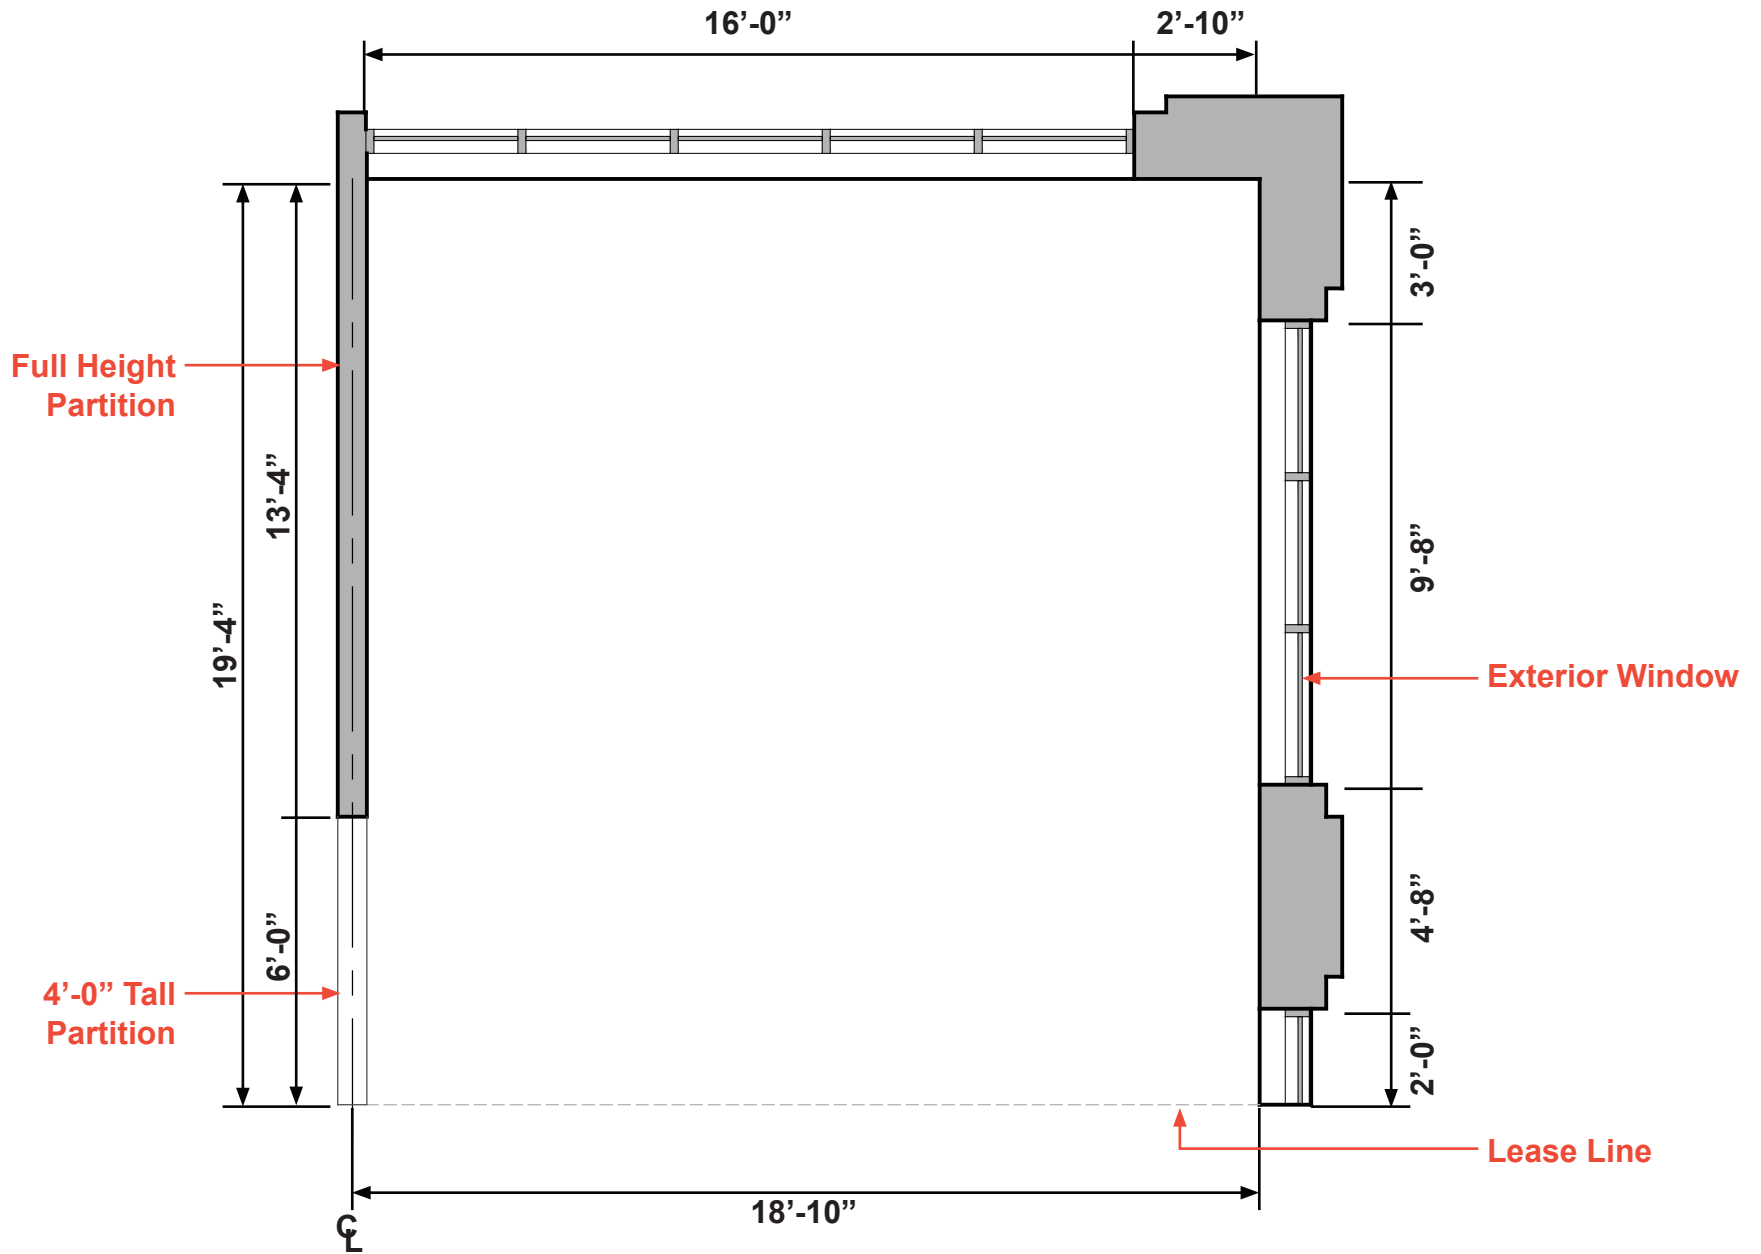

LEXINGTON MARKET

TYPE P-1 SHELL

SCALE: 1/4" = 1'-0"

LEXINGTON MARKET
TYPE P-1 EXAMPLE LAYOUT
SCALE: 1/4" = 1'-0"

LEXINGTON MARKET

TYPE P-1 EXAMPLE LAYOUT

SCALE: 1/4" = 1'-0"

LEXINGTON MARKET
TYPE P-2 SHELL
SCALE: 1/4" = 1'-0"

LEXINGTON MARKET TYPE P-2 EXAMPLE LAYOUT

SCALE: 1/4" = 1'-0"

LEXINGTON MARKET

TYPE P-3 SHELL

SCALE: 1/4" = 1'-0"

LEXINGTON MARKET

TYPE P-3 EXAMPLE LAYOUT

SCALE: 1/4" = 1'-0"

SCALE: 1/4" = 1'-0"

LEXINGTON MARKET

TYPE P-5 SHELL

SCALE: 1/4" = 1'-0"

LEXINGTON MARKET
TYPE P-5 EXAMPLE LAYOUT
SCALE: 1/4" = 1'-0"

LEXINGTON MARKET

TYPE P-6 SHELL

SCALE: 1/4" = 1'-0"

SCALE: 1/4" = 1'-0"