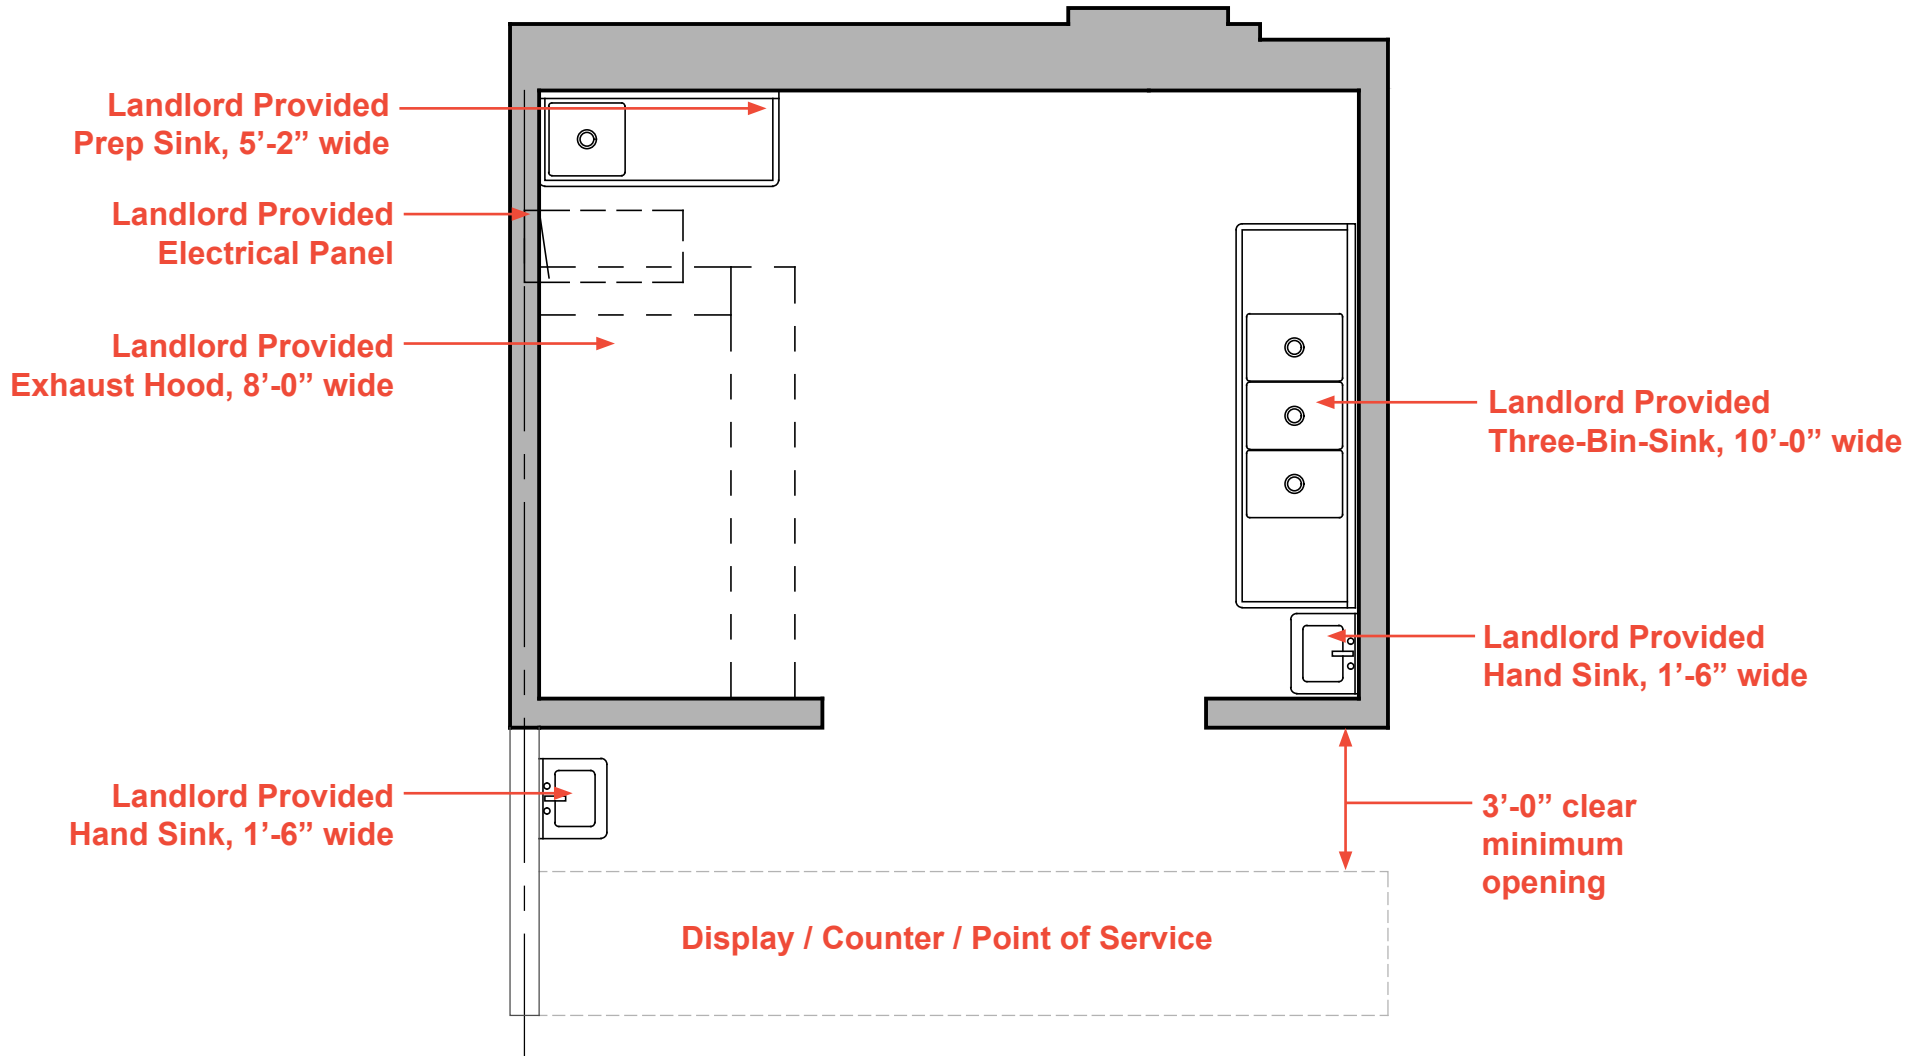

LEXINGTON MARKET
TYPE P-6 EXAMPLE LAYOUT
SCALE: 1/4" = 1'-0"

LEXINGTON MARKET TYPE P-6 EXAMPLE LAYOUT

SCALE: 1/4" = 1'-0"

LEXINGTON MARKET TYPE P-7 SHELL

SCALE: 1/4" = 1'-0"

LEXINGTON MARKET TYPE P-7 EXAMPLE LAYOUT

SCALE: 1/4" = 1'-0"

LEXINGTON MARKET

TYPE P-8 SHELL

SCALE: 1/4" = 1'-0"

LEXINGTON MARKET TYPE P-8 EXAMPLE LAYOUT

SCALE: 1/4" = 1'-0"

LEXINGTON MARKET TYPE P-8 EXAMPLE LAYOUT

SCALE: 1/4" = 1'-0"

LEXINGTON MARKET TYPE P-9 SHELL

SCALE: 1/4" = 1'-0"

LEXINGTON MARKET TYPE P-9 EXAMPLE LAYOUT

SCALE: 1/4" = 1'-0"

LEXINGTON MARKET TYPE P-10 SHELL

SCALE: 1/4" = 1'-0"

LEXINGTON MARKET TYPE P-10 EXAMPLE LAYOUT

SCALE: 1/4" = 1'-0"