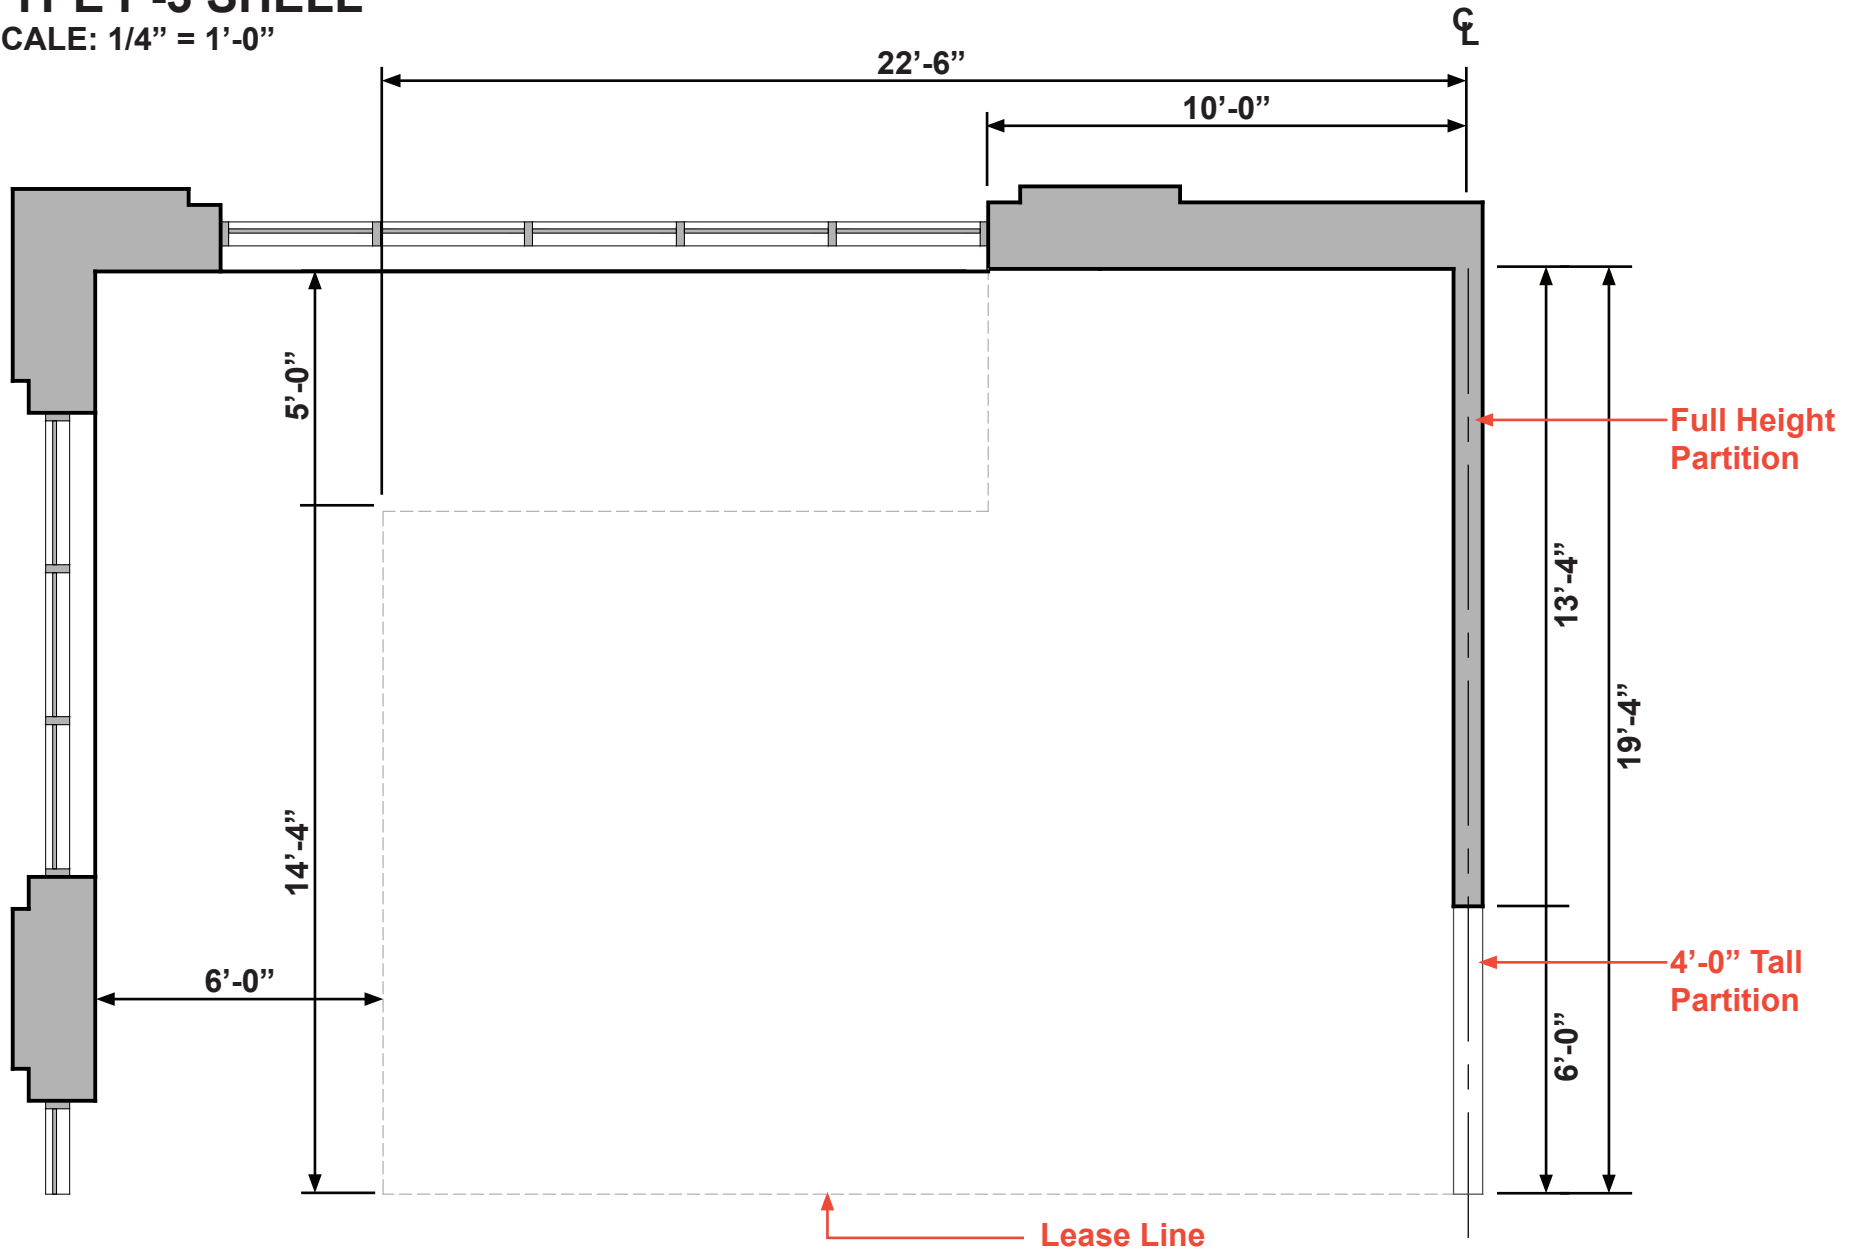

LEXINGTON MARKET

TYPE P-3 SHELL

SCALE: 1/4" = 1'-0"