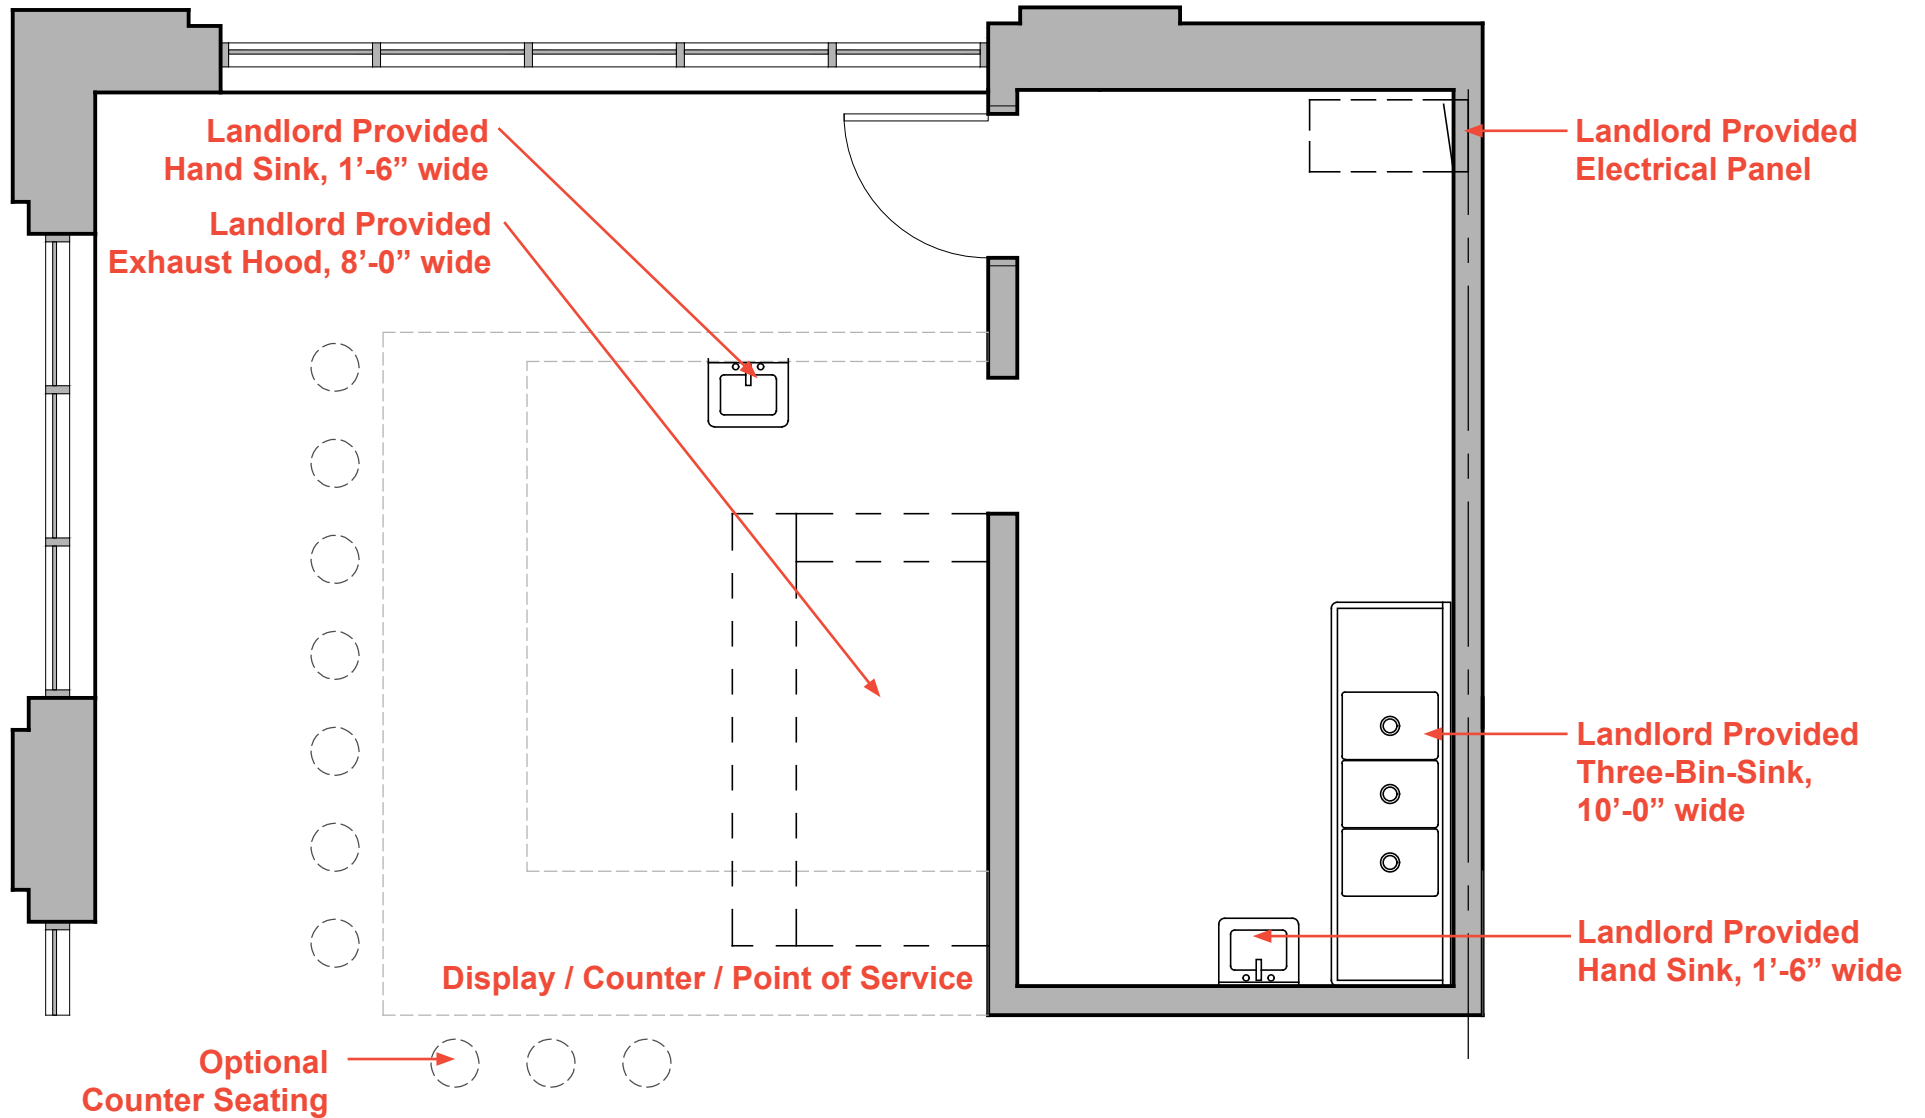

LEXINGTON MARKET TYPE P-2 EXAMPLE LAYOUT

SCALE: 1/4" = 1'-0"

LEXINGTON MARKET

TYPE P-3 SHELL

SCALE: 1/4" = 1'-0"

LEXINGTON MARKET

TYPE P-3 EXAMPLE LAYOUT

SCALE: 1/4" = 1'-0"

LEXINGTON MARKET TYPE P-3 EXAMPLE LAYOUT

SCALE: 1/4" = 1'-0"

LEXINGTON MARKET

TYPE P-4 SHELL

SCALE: 1/4" = 1'-0"

LEXINGTON MARKET TYPE P-4 EXAMPLE LAYOUT

SCALE: 1/4" = 1'-0"

LEXINGTON MARKET TYPE P-4 EXAMPLE LAYOUT

SCALE: 1/4" = 1'-0"

LEXINGTON MARKET

TYPE P-5 SHELL

SCALE: 1/4" = 1'-0"

LEXINGTON MARKET
TYPE P-5 EXAMPLE LAYOUT
SCALE: 1/4" = 1'-0"

LEXINGTON MARKET

TYPE P-6 SHELL

SCALE: 1/4" = 1'-0"

SCALE: 1/4" = 1'-0"