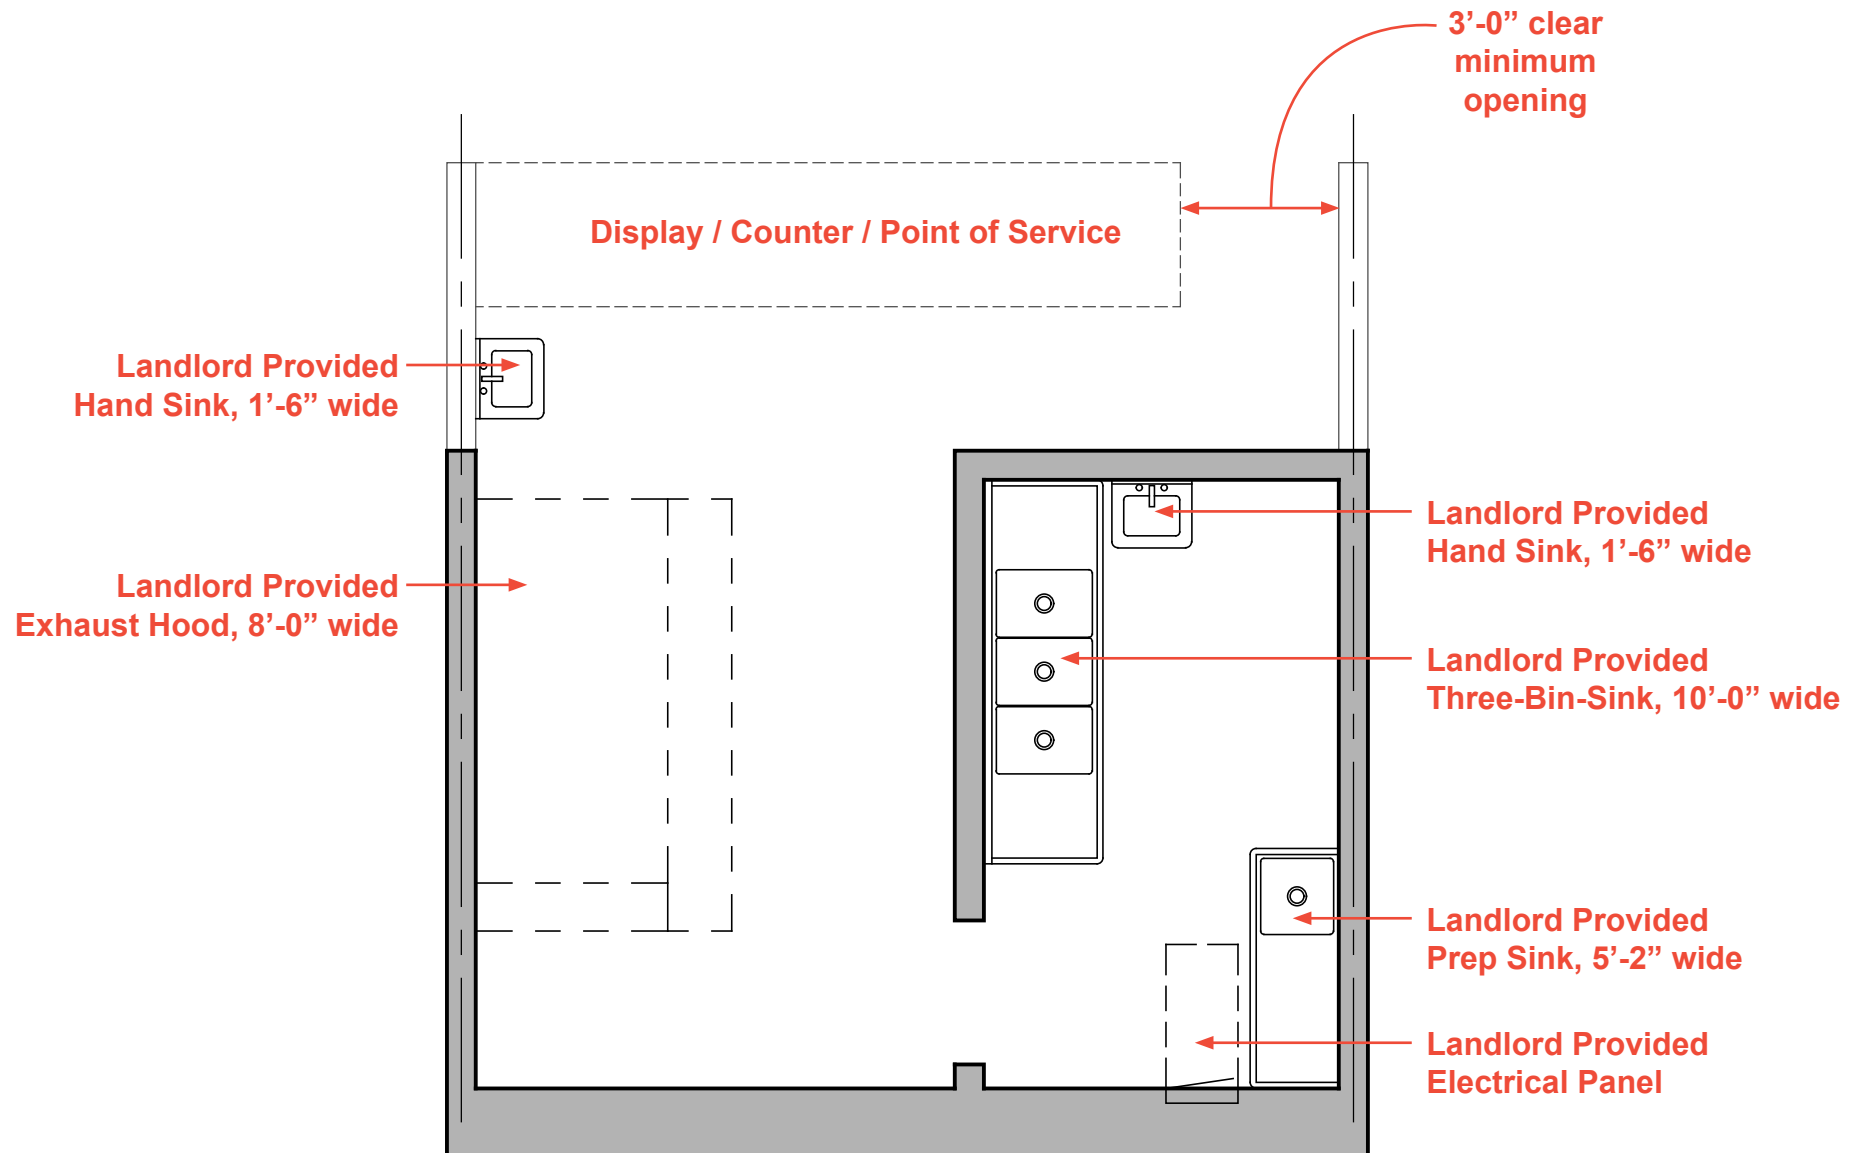

LEXINGTON MARKET TYPE P-3 EXAMPLE LAYOUT

SCALE: 1/4" = 1'-0"

LEXINGTON MARKET

TYPE P-4 SHELL

SCALE: 1/4" = 1'-0"

LEXINGTON MARKET TYPE P-4 EXAMPLE LAYOUT

SCALE: 1/4" = 1'-0"

LEXINGTON MARKET TYPE P-4 EXAMPLE LAYOUT

SCALE: 1/4" = 1'-0"

LEXINGTON MARKET

TYPE P-5 SHELL

SCALE: 1/4" = 1'-0"

LEXINGTON MARKET
TYPE P-5 EXAMPLE LAYOUT
SCALE: 1/4" = 1'-0"

LEXINGTON MARKET

TYPE P-6 SHELL

SCALE: 1/4" = 1'-0"

LEXINGTON MARKET
TYPE P-6 EXAMPLE LAYOUT
SCALE: 1/4" = 1'-0"

LEXINGTON MARKET TYPE P-6 EXAMPLE LAYOUT

SCALE: 1/4" = 1'-0"

LEXINGTON MARKET TYPE P-7 SHELL

SCALE: 1/4" = 1'-0"

LEXINGTON MARKET TYPE P-7 EXAMPLE LAYOUT

SCALE: 1/4" = 1'-0"