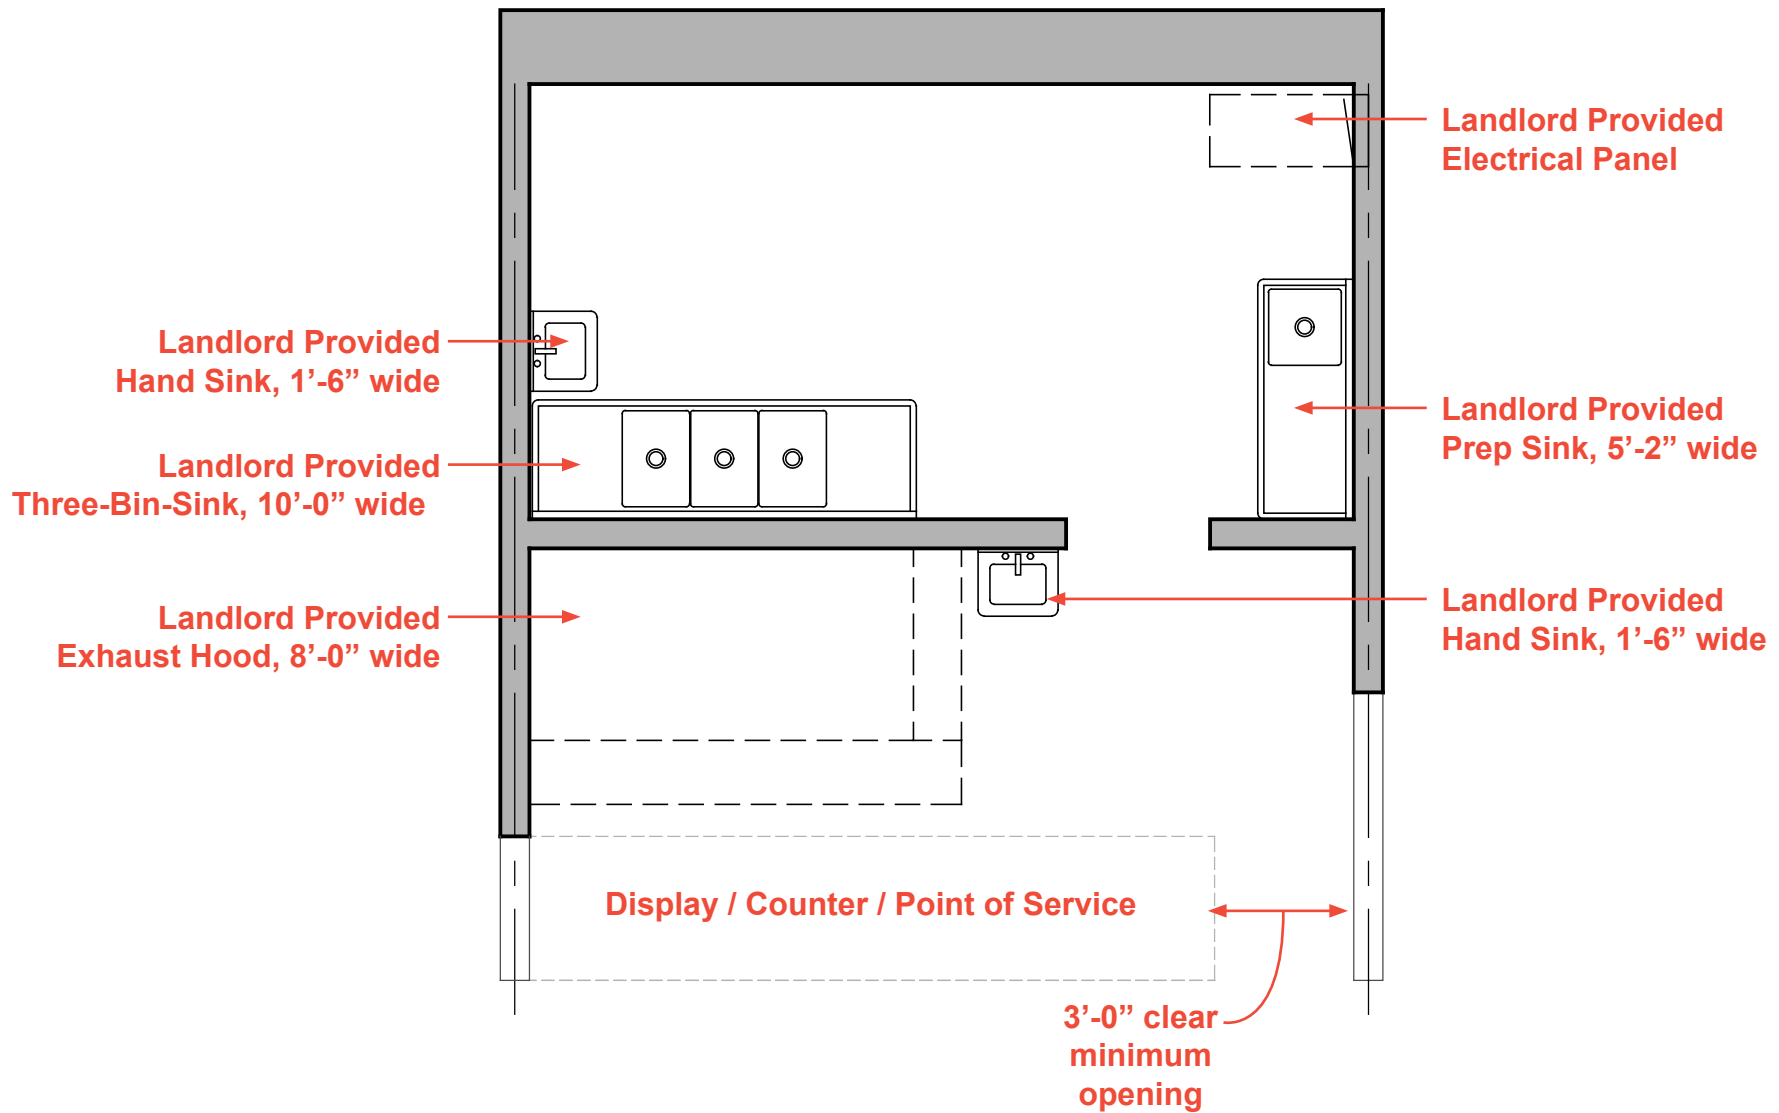

LEXINGTON MARKET

TYPE P-1 SHELL

SCALE: 1/4" = 1'-0"

LEXINGTON MARKET
TYPE P-1 EXAMPLE LAYOUT
SCALE: 1/4" = 1'-0"

LEXINGTON MARKET

TYPE P-1 EXAMPLE LAYOUT

SCALE: 1/4" = 1'-0"

LEXINGTON MARKET
TYPE P-2 SHELL
SCALE: 1/4" = 1'-0"

LEXINGTON MARKET TYPE P-2 EXAMPLE LAYOUT

SCALE: 1/4" = 1'-0"

LEXINGTON MARKET

TYPE P-3 SHELL

SCALE: 1/4" = 1'-0"

LEXINGTON MARKET

TYPE P-3 EXAMPLE LAYOUT

SCALE: 1/4" = 1'-0"

SCALE: 1/4" = 1'-0"

LEXINGTON MARKET

TYPE P-5 SHELL

SCALE: 1/4" = 1'-0"

LEXINGTON MARKET
TYPE P-5 EXAMPLE LAYOUT
SCALE: 1/4" = 1'-0"

LEXINGTON MARKET

TYPE P-6 SHELL

SCALE: 1/4" = 1'-0"

SCALE: 1/4" = 1'-0"