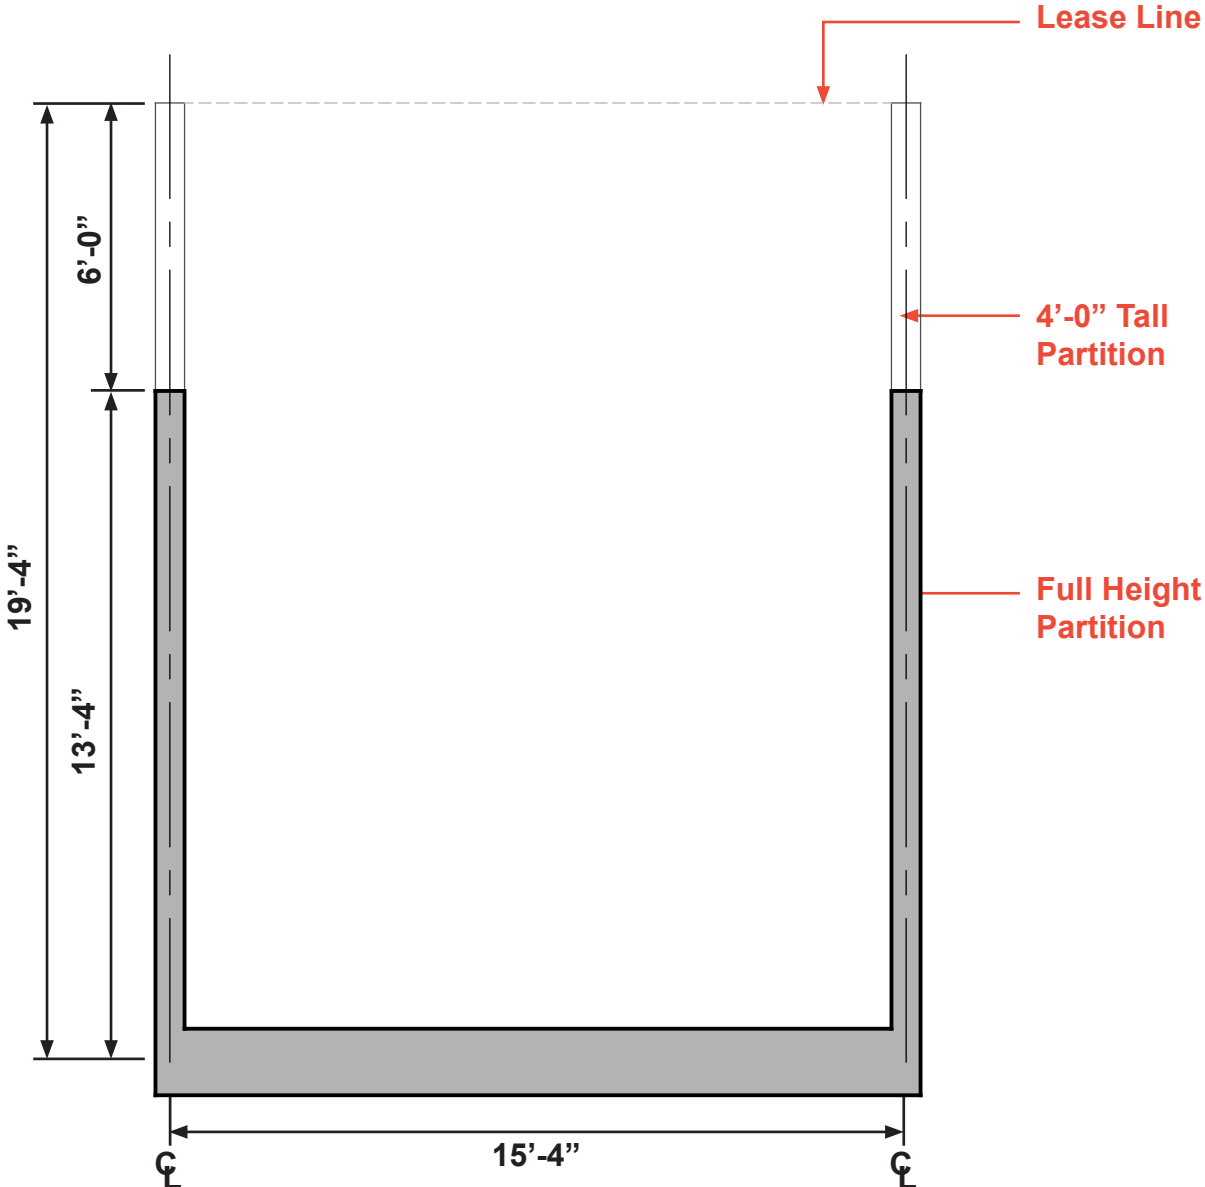

SCALE: 1/4" = 1'-0"

LEXINGTON MARKET

TYPE P-5 SHELL

SCALE: 1/4" = 1'-0"

LEXINGTON MARKET
TYPE P-5 EXAMPLE LAYOUT
SCALE: 1/4" = 1'-0"

LEXINGTON MARKET

TYPE P-6 SHELL

SCALE: 1/4" = 1'-0"

LEXINGTON MARKET
TYPE P-6 EXAMPLE LAYOUT
SCALE: 1/4" = 1'-0"

LEXINGTON MARKET TYPE P-6 EXAMPLE LAYOUT

SCALE: 1/4" = 1'-0"

LEXINGTON MARKET TYPE P-7 SHELL

SCALE: 1/4" = 1'-0"

LEXINGTON MARKET TYPE P-7 EXAMPLE LAYOUT

SCALE: 1/4" = 1'-0"

LEXINGTON MARKET

TYPE P-8 SHELL

SCALE: 1/4" = 1'-0"

LEXINGTON MARKET TYPE P-8 EXAMPLE LAYOUT

SCALE: 1/4" = 1'-0"

LEXINGTON MARKET TYPE P-8 EXAMPLE LAYOUT

SCALE: 1/4" = 1'-0"

LEXINGTON MARKET TYPE P-9 SHELL

SCALE: 1/4" = 1'-0"

LEXINGTON MARKET TYPE P-9 EXAMPLE LAYOUT

SCALE: 1/4" = 1'-0"

LEXINGTON MARKET TYPE P-10 SHELL

SCALE: 1/4" = 1'-0"

LEXINGTON MARKET TYPE P-10 EXAMPLE LAYOUT