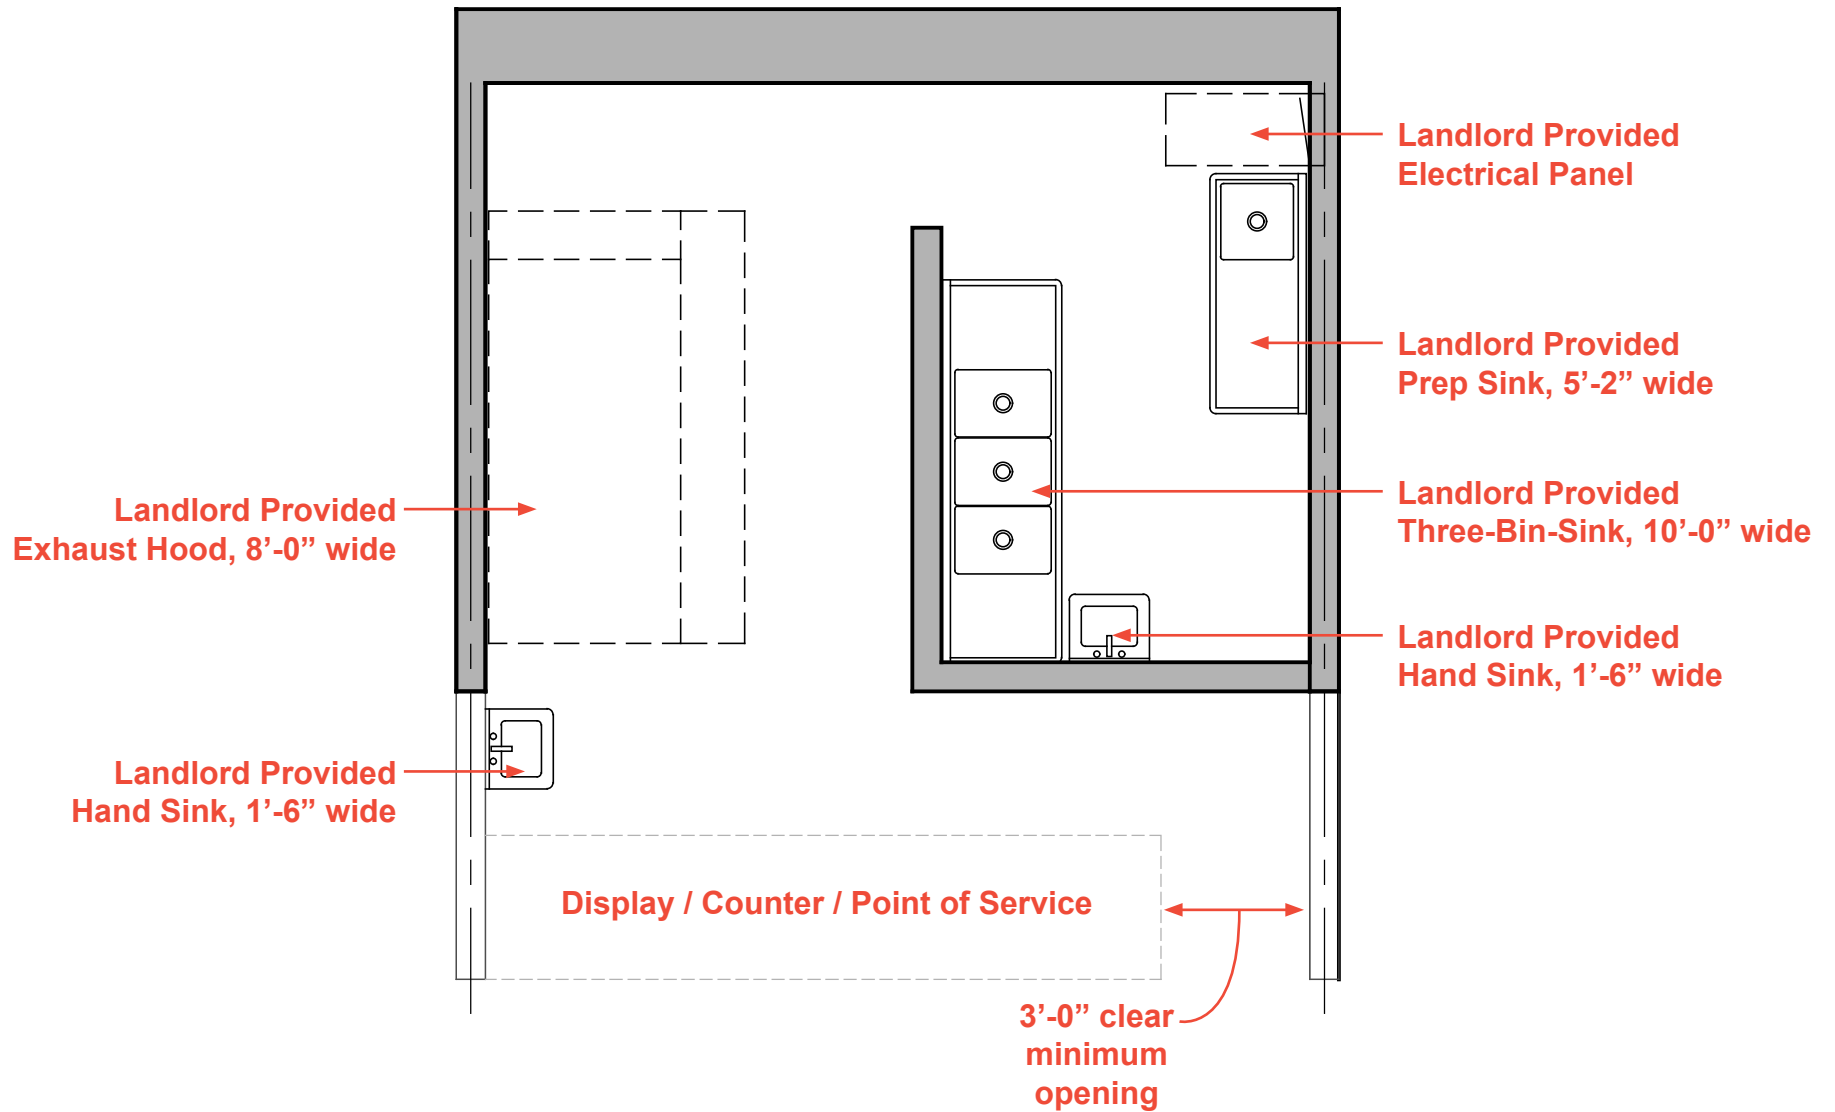

LEXINGTON MARKET

TYPE P-1 SHELL

SCALE: 1/4" = 1'-0"

LEXINGTON MARKET
TYPE P-1 EXAMPLE LAYOUT
SCALE: 1/4" = 1'-0"

LEXINGTON MARKET

TYPE P-1 EXAMPLE LAYOUT

SCALE: 1/4" = 1'-0"

LEXINGTON MARKET
TYPE P-2 SHELL
SCALE: 1/4" = 1'-0"

LEXINGTON MARKET TYPE P-2 EXAMPLE LAYOUT

SCALE: 1/4" = 1'-0"

LEXINGTON MARKET

TYPE P-3 SHELL

SCALE: 1/4" = 1'-0"

LEXINGTON MARKET

TYPE P-3 EXAMPLE LAYOUT

SCALE: 1/4" = 1'-0"

SCALE: 1/4" = 1'-0"

LEXINGTON MARKET

TYPE P-5 SHELL

SCALE: 1/4" = 1'-0"

LEXINGTON MARKET
TYPE P-5 EXAMPLE LAYOUT
SCALE: 1/4" = 1'-0"

LEXINGTON MARKET

TYPE P-6 SHELL

SCALE: 1/4" = 1'-0"

SCALE: 1/4" = 1'-0"