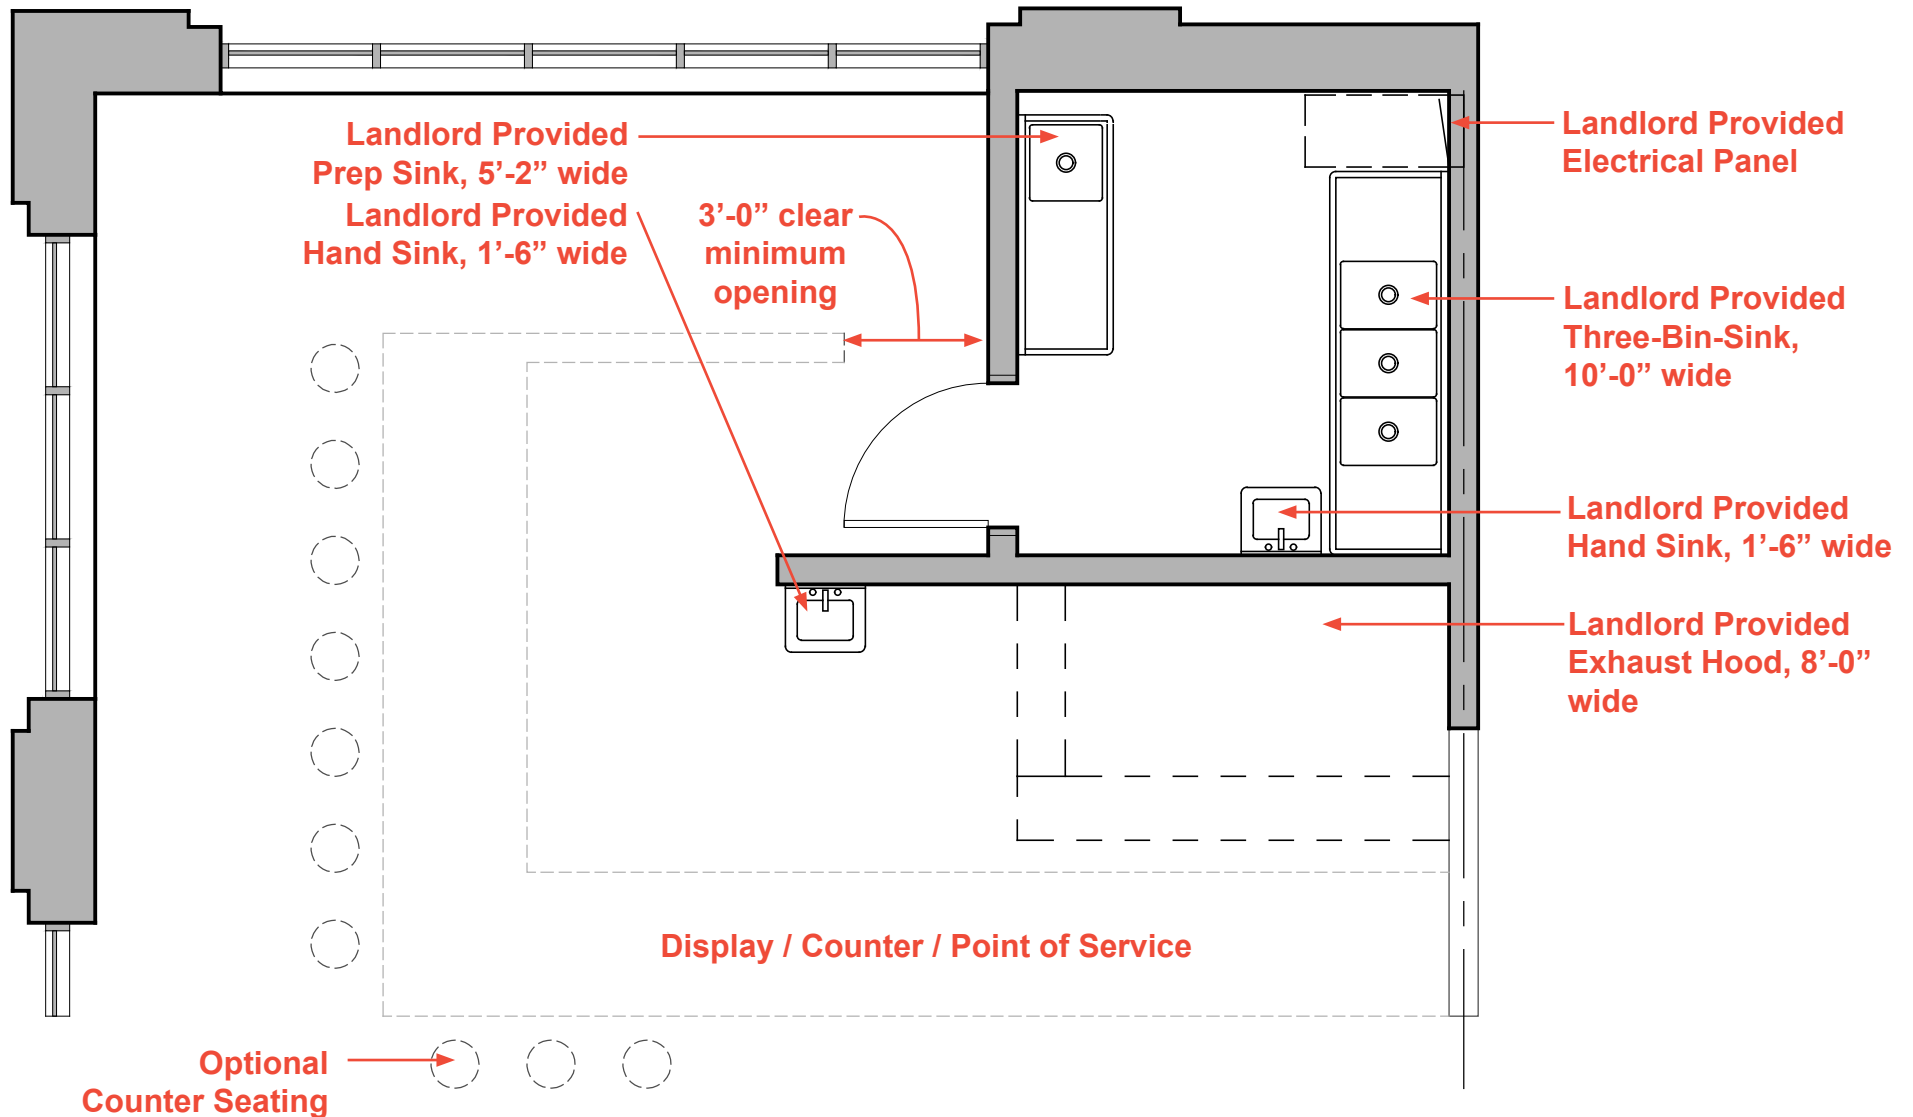

LEXINGTON MARKET TYPE P-2 EXAMPLE LAYOUT

SCALE: 1/4" = 1'-0"

LEXINGTON MARKET

TYPE P-3 SHELL

SCALE: 1/4" = 1'-0"

LEXINGTON MARKET

TYPE P-3 EXAMPLE LAYOUT

SCALE: 1/4" = 1'-0"

LEXINGTON MARKET TYPE P-3 EXAMPLE LAYOUT

SCALE: 1/4" = 1'-0"

LEXINGTON MARKET

TYPE P-4 SHELL

SCALE: 1/4" = 1'-0"

LEXINGTON MARKET TYPE P-4 EXAMPLE LAYOUT

SCALE: 1/4" = 1'-0"

LEXINGTON MARKET TYPE P-4 EXAMPLE LAYOUT

SCALE: 1/4" = 1'-0"

LEXINGTON MARKET

TYPE P-5 SHELL

SCALE: 1/4" = 1'-0"

LEXINGTON MARKET
TYPE P-5 EXAMPLE LAYOUT
SCALE: 1/4" = 1'-0"

LEXINGTON MARKET

TYPE P-6 SHELL

SCALE: 1/4" = 1'-0"

SCALE: 1/4" = 1'-0"