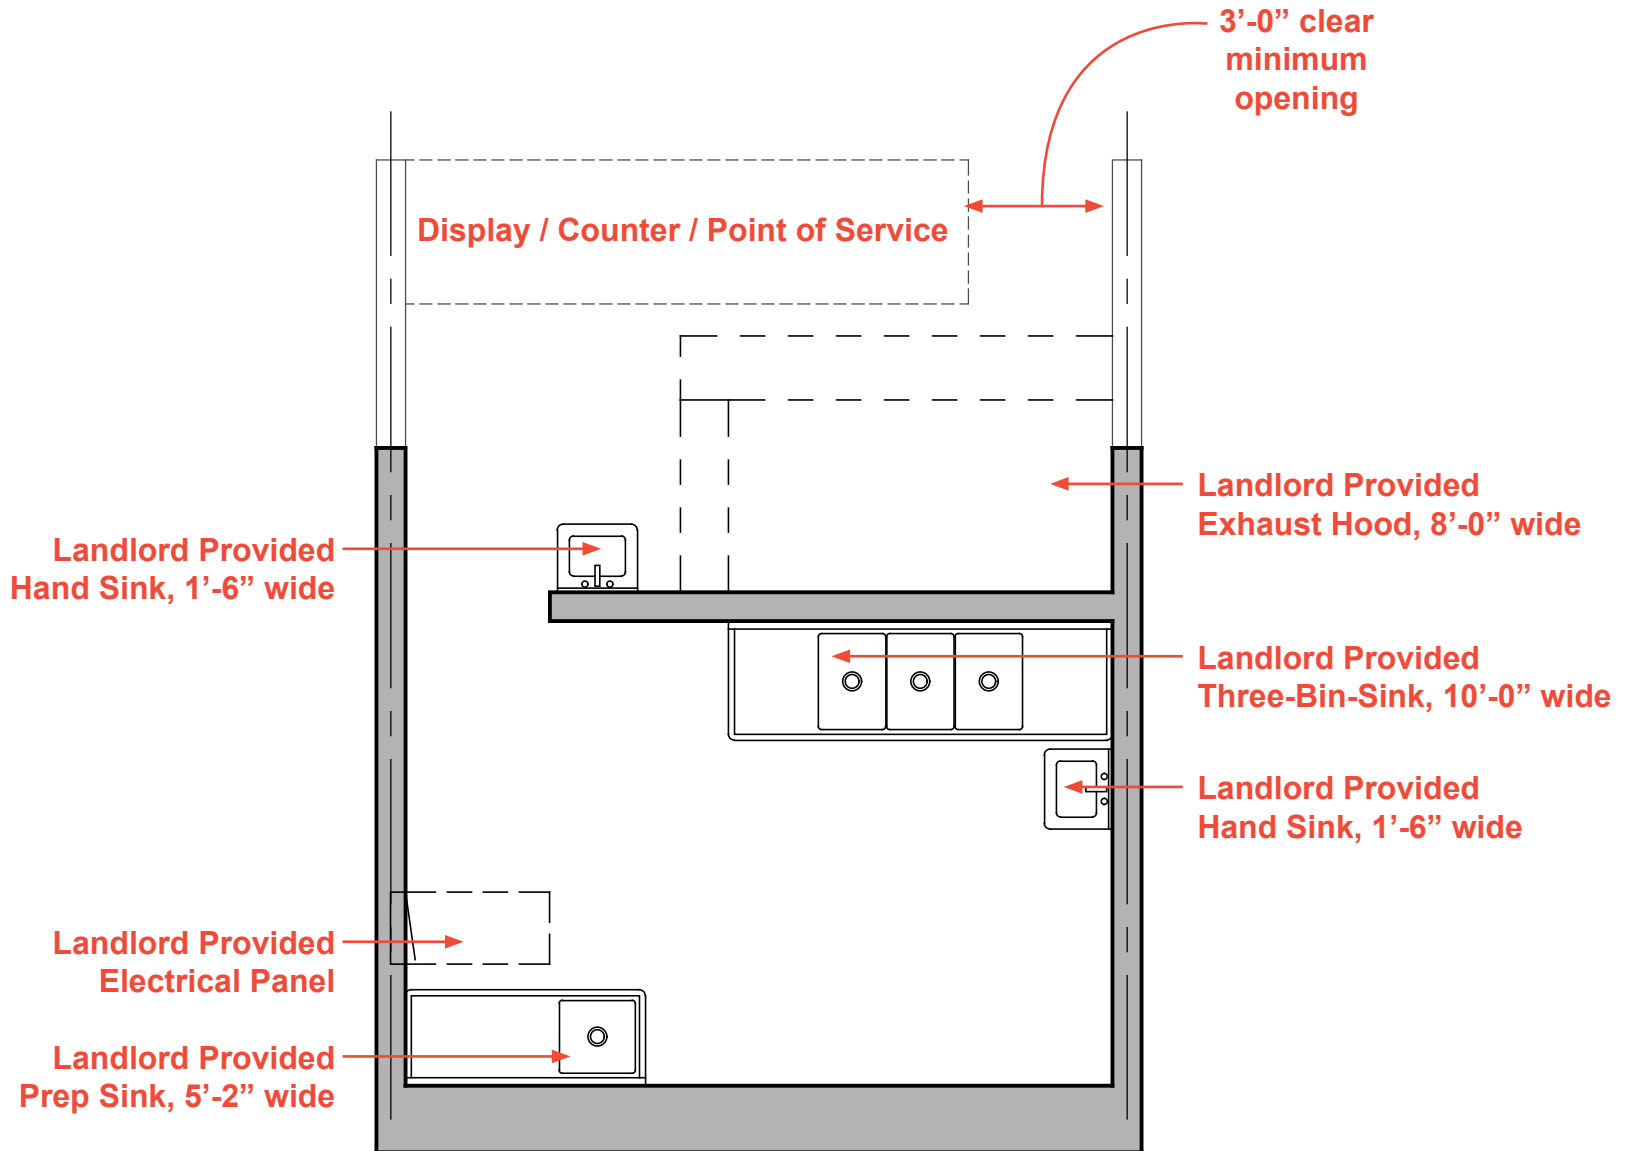

SCALE: 1/4" = 1'-0"

LEXINGTON MARKET

TYPE P-5 SHELL

SCALE: 1/4" = 1'-0"

LEXINGTON MARKET
TYPE P-5 EXAMPLE LAYOUT
SCALE: 1/4" = 1'-0"

LEXINGTON MARKET

TYPE P-6 SHELL

SCALE: 1/4" = 1'-0"

LEXINGTON MARKET
TYPE P-6 EXAMPLE LAYOUT
SCALE: 1/4" = 1'-0"

LEXINGTON MARKET TYPE P-6 EXAMPLE LAYOUT

SCALE: 1/4" = 1'-0"

LEXINGTON MARKET TYPE P-7 SHELL

SCALE: 1/4" = 1'-0"

LEXINGTON MARKET TYPE P-7 EXAMPLE LAYOUT

LEXINGTON MARKET TYPE P-9 SHELL

SCALE: 1/4" = 1'-0"

LEXINGTON MARKET TYPE P-9 EXAMPLE LAYOUT

SCALE: 1/4" = 1'-0"

LEXINGTON MARKET TYPE P-10 SHELL

SCALE: 1/4" = 1'-0"

LEXINGTON MARKET TYPE P-10 EXAMPLE LAYOUT

SCALE: 1/4" = 1'-0"