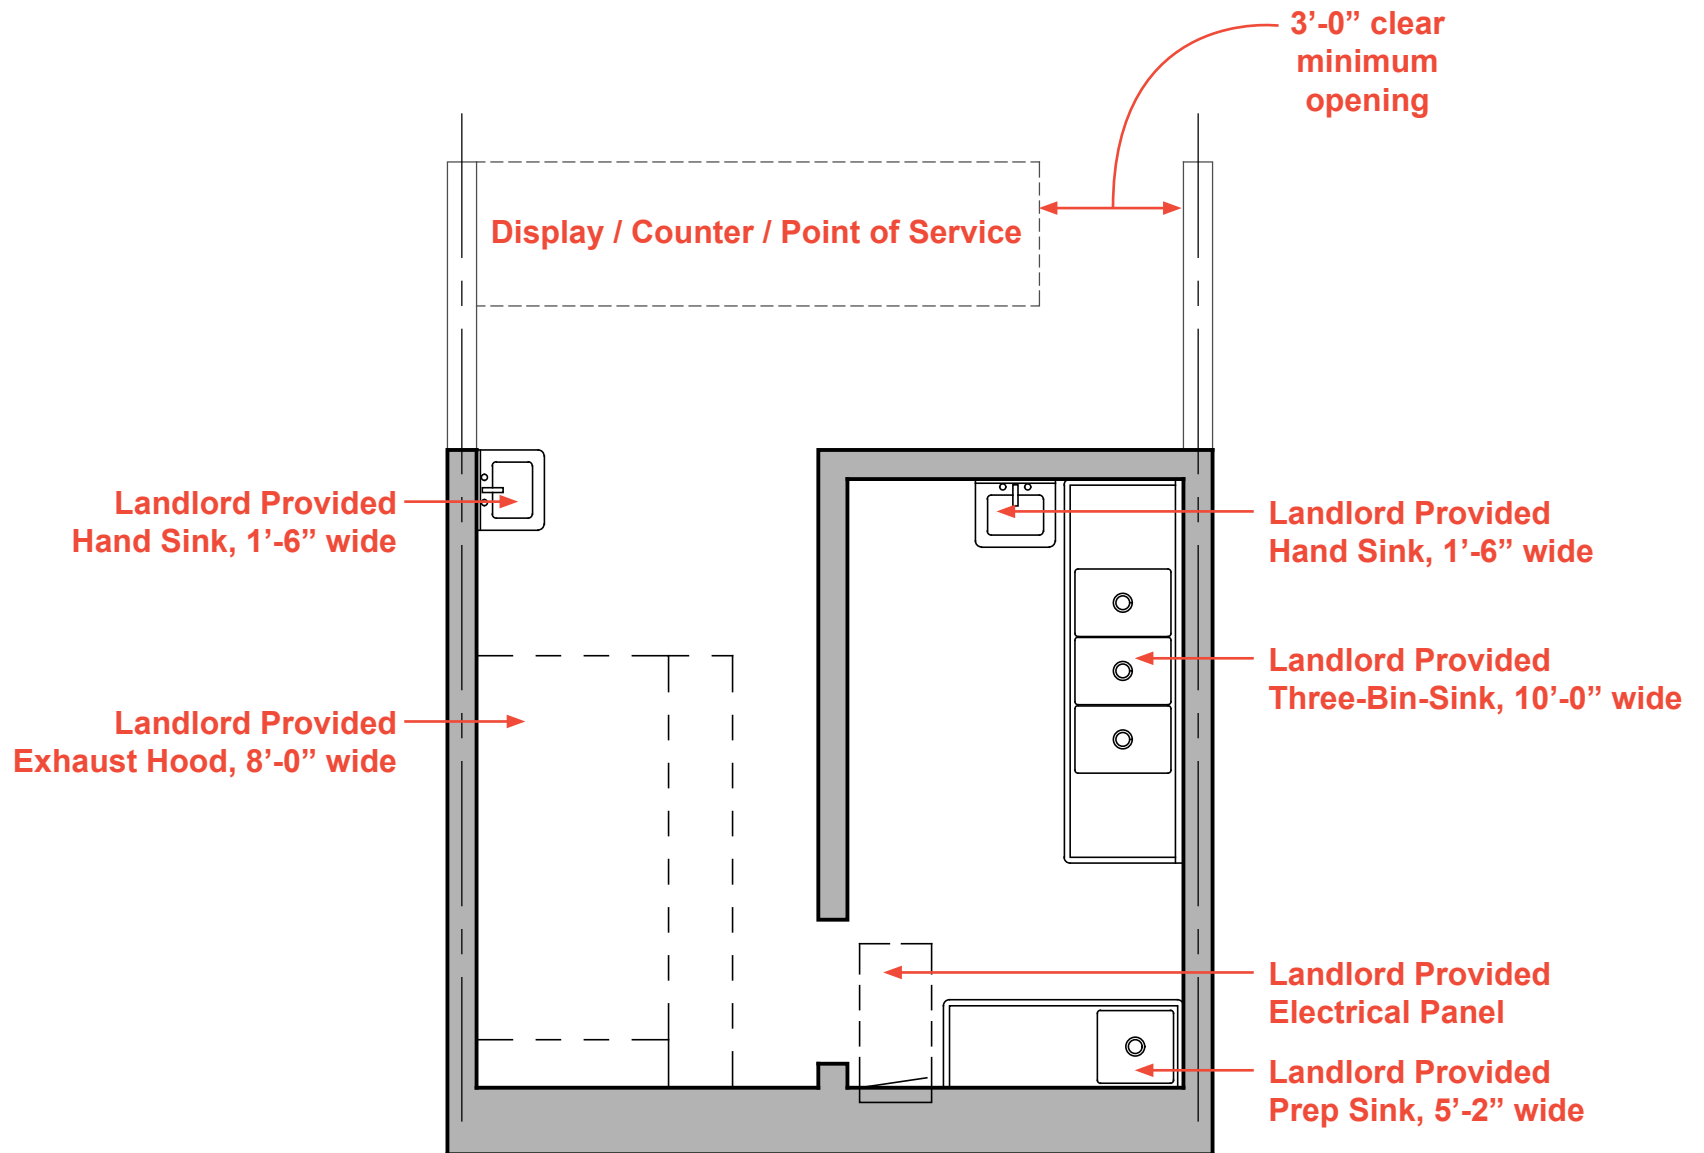

SCALE: 1/4" = 1'-0"

LEXINGTON MARKET

TYPE P-5 SHELL

SCALE: 1/4" = 1'-0"

LEXINGTON MARKET
TYPE P-5 EXAMPLE LAYOUT
SCALE: 1/4" = 1'-0"

LEXINGTON MARKET

TYPE P-6 SHELL

SCALE: 1/4" = 1'-0"

LEXINGTON MARKET
TYPE P-6 EXAMPLE LAYOUT
SCALE: 1/4" = 1'-0"

LEXINGTON MARKET TYPE P-6 EXAMPLE LAYOUT

SCALE: 1/4" = 1'-0"

LEXINGTON MARKET TYPE P-7 SHELL

SCALE: 1/4" = 1'-0"

LEXINGTON MARKET TYPE P-7 EXAMPLE LAYOUT

LEXINGTON MARKET TYPE P-9 SHELL

SCALE: 1/4" = 1'-0"

LEXINGTON MARKET TYPE P-9 EXAMPLE LAYOUT

SCALE: 1/4" = 1'-0"

LEXINGTON MARKET TYPE P-10 SHELL

SCALE: 1/4" = 1'-0"

LEXINGTON MARKET TYPE P-10 EXAMPLE LAYOUT

SCALE: 1/4" = 1'-0"