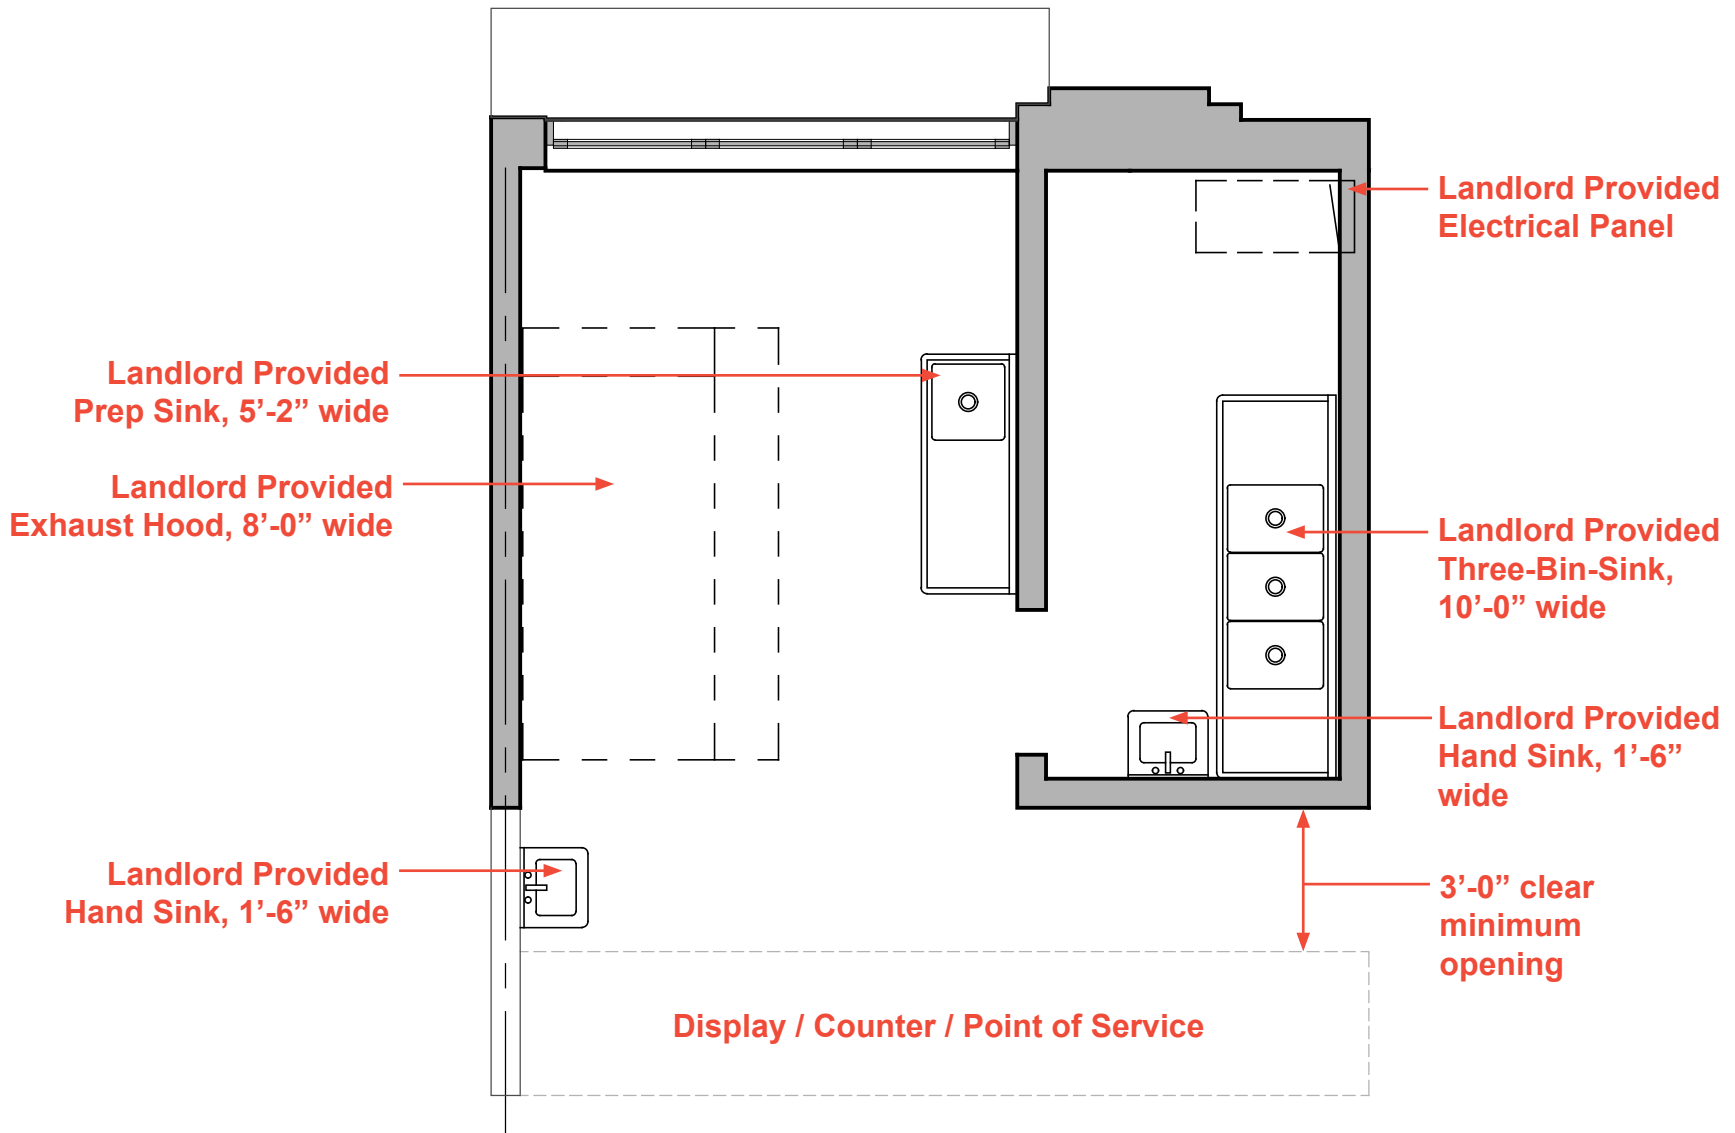

LEXINGTON MARKET
TYPE P-6 EXAMPLE LAYOUT
SCALE: 1/4" = 1'-0"

LEXINGTON MARKET TYPE P-6 EXAMPLE LAYOUT

SCALE: 1/4" = 1'-0"

LEXINGTON MARKET TYPE P-7 SHELL

SCALE: 1/4" = 1'-0"

LEXINGTON MARKET TYPE P-7 EXAMPLE LAYOUT

SCALE: 1/4" = 1'-0"

LEXINGTON MARKET

TYPE P-8 SHELL

SCALE: 1/4" = 1'-0"

LEXINGTON MARKET TYPE P-8 EXAMPLE LAYOUT

SCALE: 1/4" = 1'-0"

LEXINGTON MARKET TYPE P-8 EXAMPLE LAYOUT

SCALE: 1/4" = 1'-0"

LEXINGTON MARKET TYPE P-9 SHELL

SCALE: 1/4" = 1'-0"

LEXINGTON MARKET TYPE P-9 EXAMPLE LAYOUT

SCALE: 1/4" = 1'-0"

LEXINGTON MARKET TYPE P-10 SHELL

SCALE: 1/4" = 1'-0"

LEXINGTON MARKET TYPE P-10 EXAMPLE LAYOUT

SCALE: 1/4" = 1'-0"