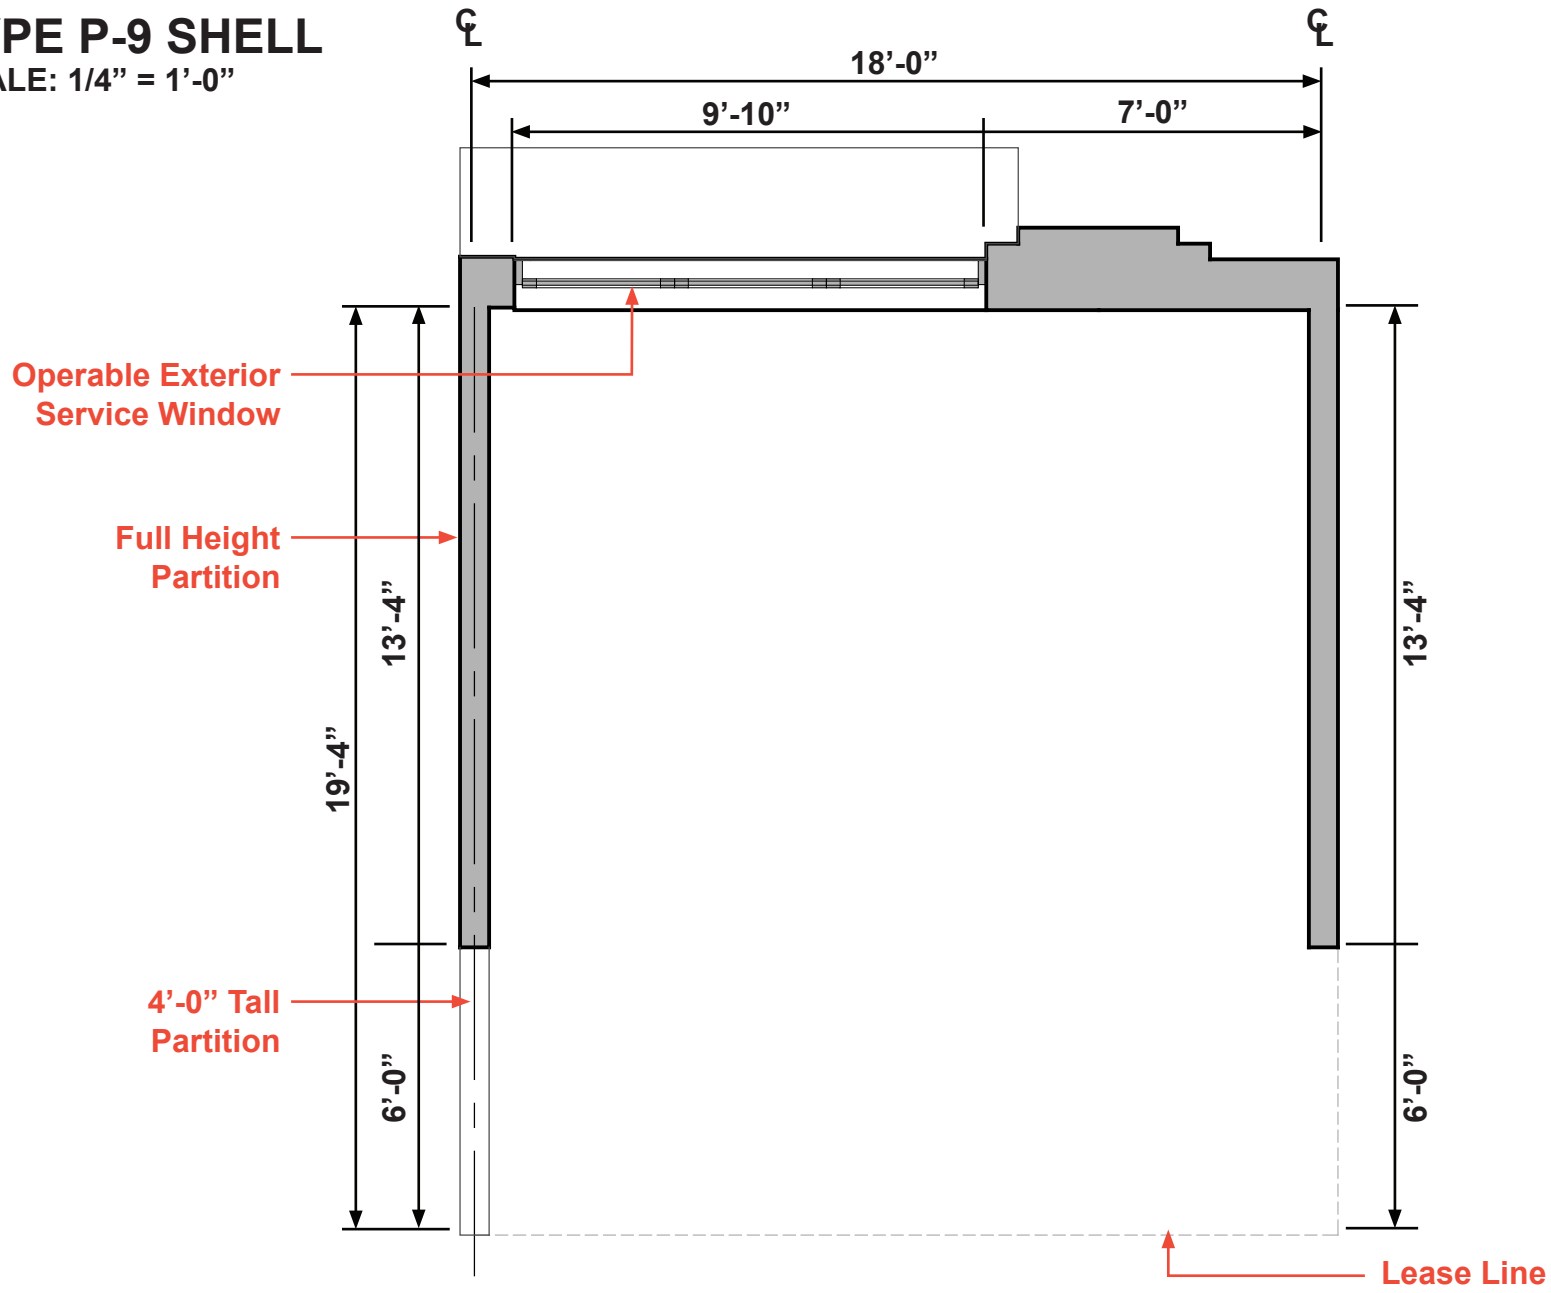

LEXINGTON MARKET
TYPE P-6 EXAMPLE LAYOUT
SCALE: 1/4" = 1'-0"

LEXINGTON MARKET TYPE P-6 EXAMPLE LAYOUT

SCALE: 1/4" = 1'-0"

LEXINGTON MARKET TYPE P-7 SHELL

SCALE: 1/4" = 1'-0"

LEXINGTON MARKET TYPE P-7 EXAMPLE LAYOUT

SCALE: 1/4" = 1'-0"

LEXINGTON MARKET

TYPE P-8 SHELL

SCALE: 1/4" = 1'-0"

LEXINGTON MARKET TYPE P-8 EXAMPLE LAYOUT

SCALE: 1/4" = 1'-0"

LEXINGTON MARKET TYPE P-8 EXAMPLE LAYOUT

SCALE: 1/4" = 1'-0"

LEXINGTON MARKET TYPE P-9 SHELL

SCALE: 1/4" = 1'-0"

LEXINGTON MARKET TYPE P-9 EXAMPLE LAYOUT

SCALE: 1/4" = 1'-0"

LEXINGTON MARKET TYPE P-10 SHELL

SCALE: 1/4" = 1'-0"

LEXINGTON MARKET TYPE P-10 EXAMPLE LAYOUT

SCALE: 1/4" = 1'-0"