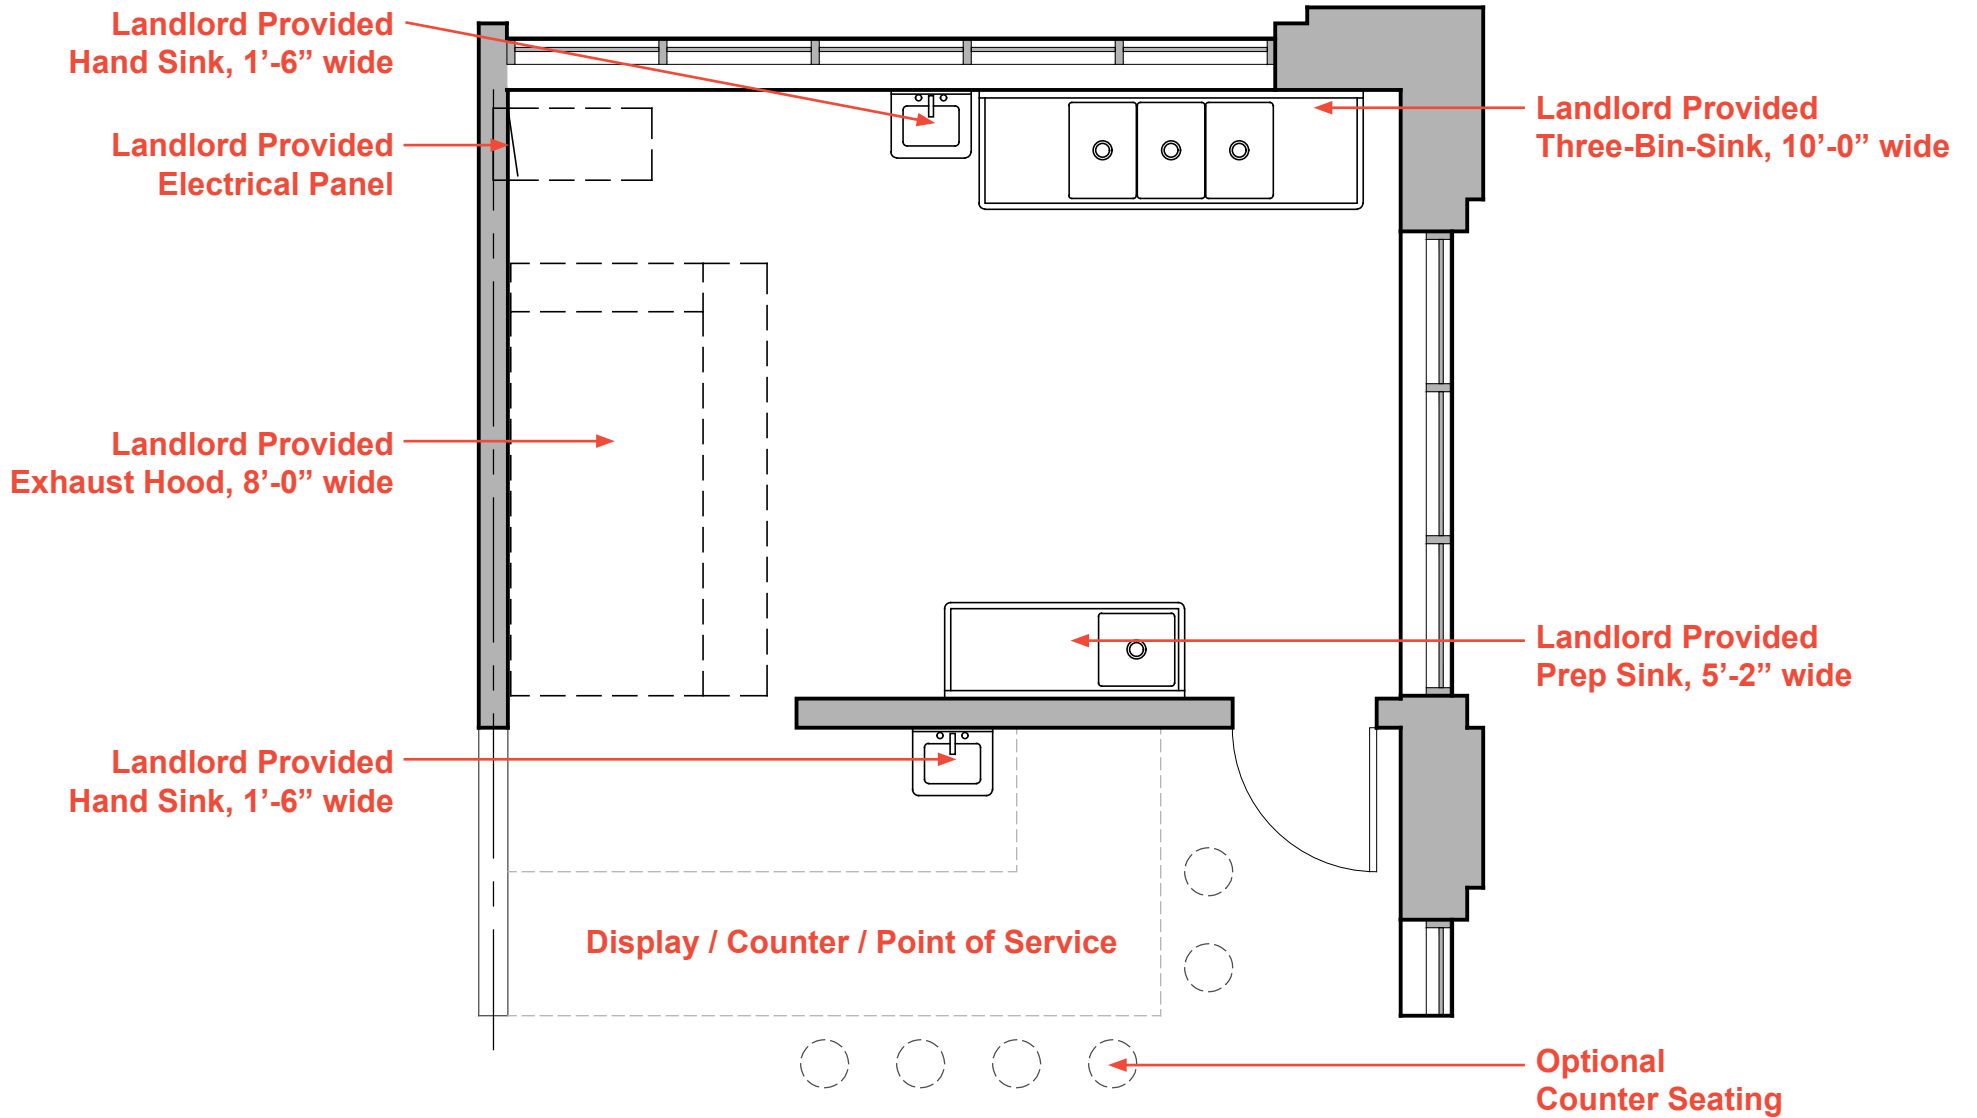

LEXINGTON MARKET

TYPE P-1 SHELL

SCALE: 1/4" = 1'-0"

LEXINGTON MARKET
TYPE P-1 EXAMPLE LAYOUT
SCALE: 1/4" = 1'-0"

LEXINGTON MARKET

TYPE P-1 EXAMPLE LAYOUT

SCALE: 1/4" = 1'-0"

LEXINGTON MARKET
TYPE P-2 SHELL
SCALE: 1/4" = 1'-0"

LEXINGTON MARKET TYPE P-2 EXAMPLE LAYOUT

SCALE: 1/4" = 1'-0"

LEXINGTON MARKET

TYPE P-3 SHELL

SCALE: 1/4" = 1'-0"

LEXINGTON MARKET

TYPE P-3 EXAMPLE LAYOUT

SCALE: 1/4" = 1'-0"

SCALE: 1/4" = 1'-0"

LEXINGTON MARKET

TYPE P-5 SHELL

SCALE: 1/4" = 1'-0"

LEXINGTON MARKET
TYPE P-5 EXAMPLE LAYOUT
SCALE: 1/4" = 1'-0"

LEXINGTON MARKET

TYPE P-6 SHELL

SCALE: 1/4" = 1'-0"

SCALE: 1/4" = 1'-0"