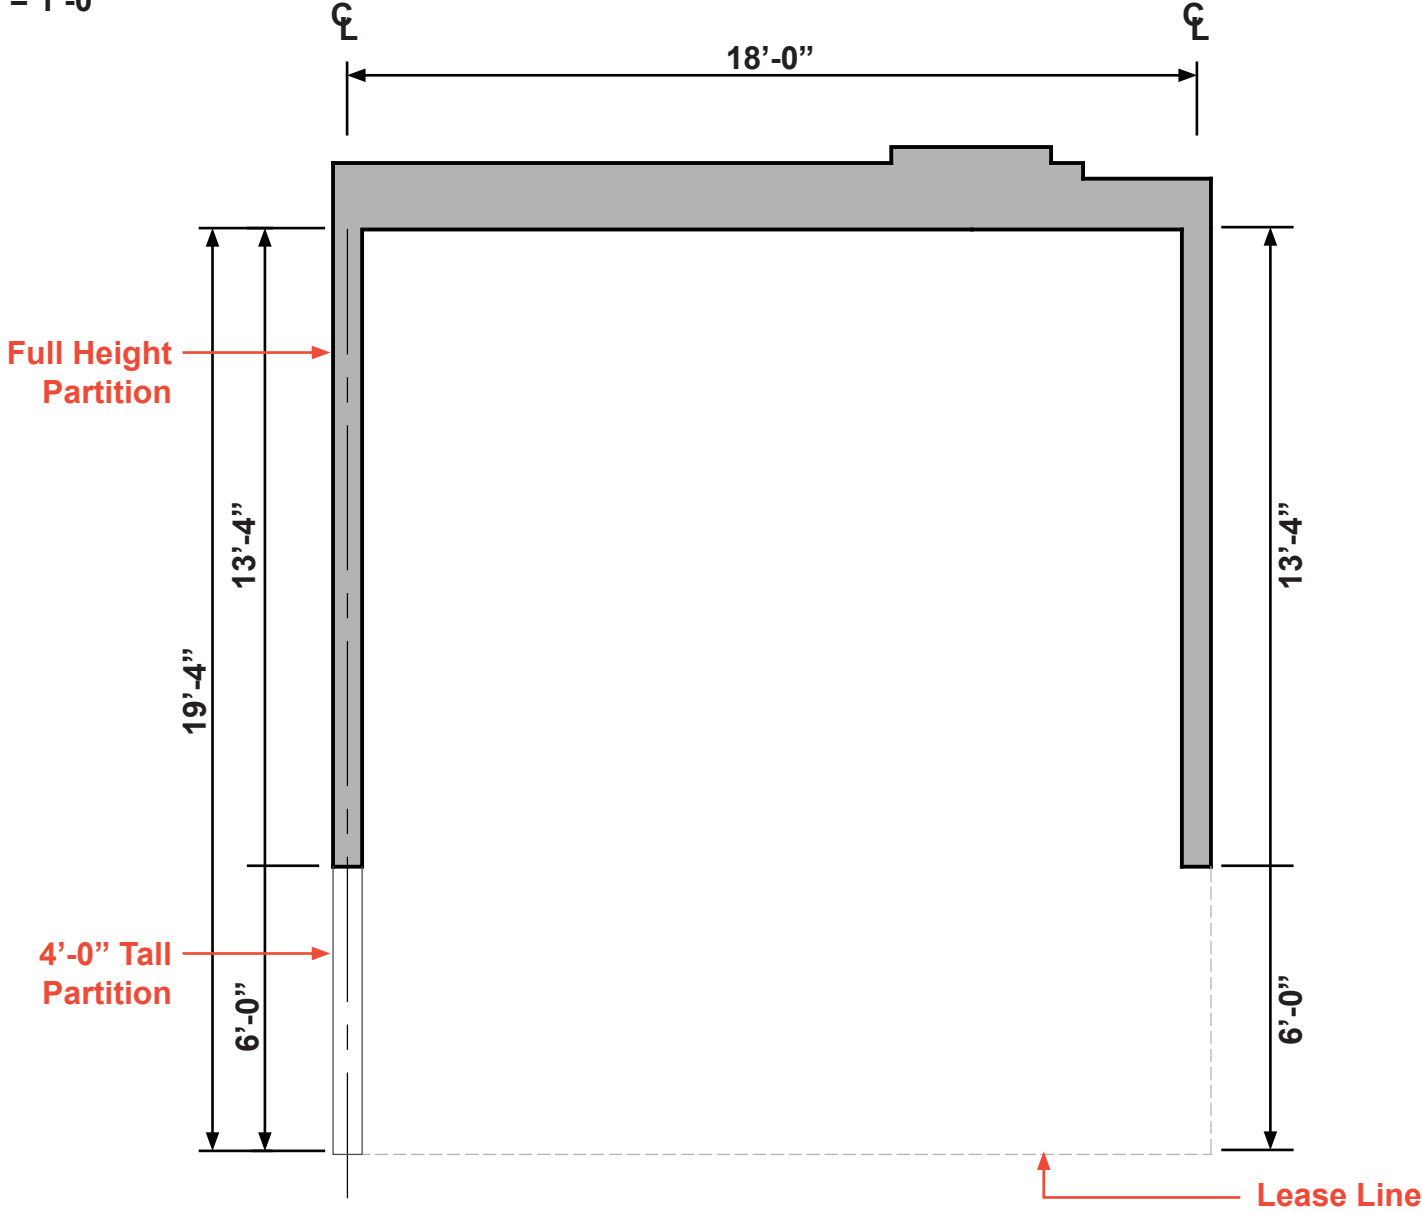

LEXINGTON MARKET
TYPE P-6 EXAMPLE LAYOUT
SCALE: 1/4" = 1'-0"

LEXINGTON MARKET TYPE P-6 EXAMPLE LAYOUT

SCALE: 1/4" = 1'-0"

LEXINGTON MARKET TYPE P-7 SHELL

SCALE: 1/4" = 1'-0"

LEXINGTON MARKET TYPE P-7 EXAMPLE LAYOUT

SCALE: 1/4" = 1'-0"

LEXINGTON MARKET

TYPE P-8 SHELL

SCALE: 1/4" = 1'-0"

LEXINGTON MARKET TYPE P-8 EXAMPLE LAYOUT

SCALE: 1/4" = 1'-0"

LEXINGTON MARKET TYPE P-8 EXAMPLE LAYOUT

SCALE: 1/4" = 1'-0"

LEXINGTON MARKET TYPE P-9 SHELL

SCALE: 1/4" = 1'-0"

LEXINGTON MARKET TYPE P-9 EXAMPLE LAYOUT

SCALE: 1/4" = 1'-0"

LEXINGTON MARKET TYPE P-10 SHELL

SCALE: 1/4" = 1'-0"

LEXINGTON MARKET TYPE P-10 EXAMPLE LAYOUT

SCALE: 1/4" = 1'-0"