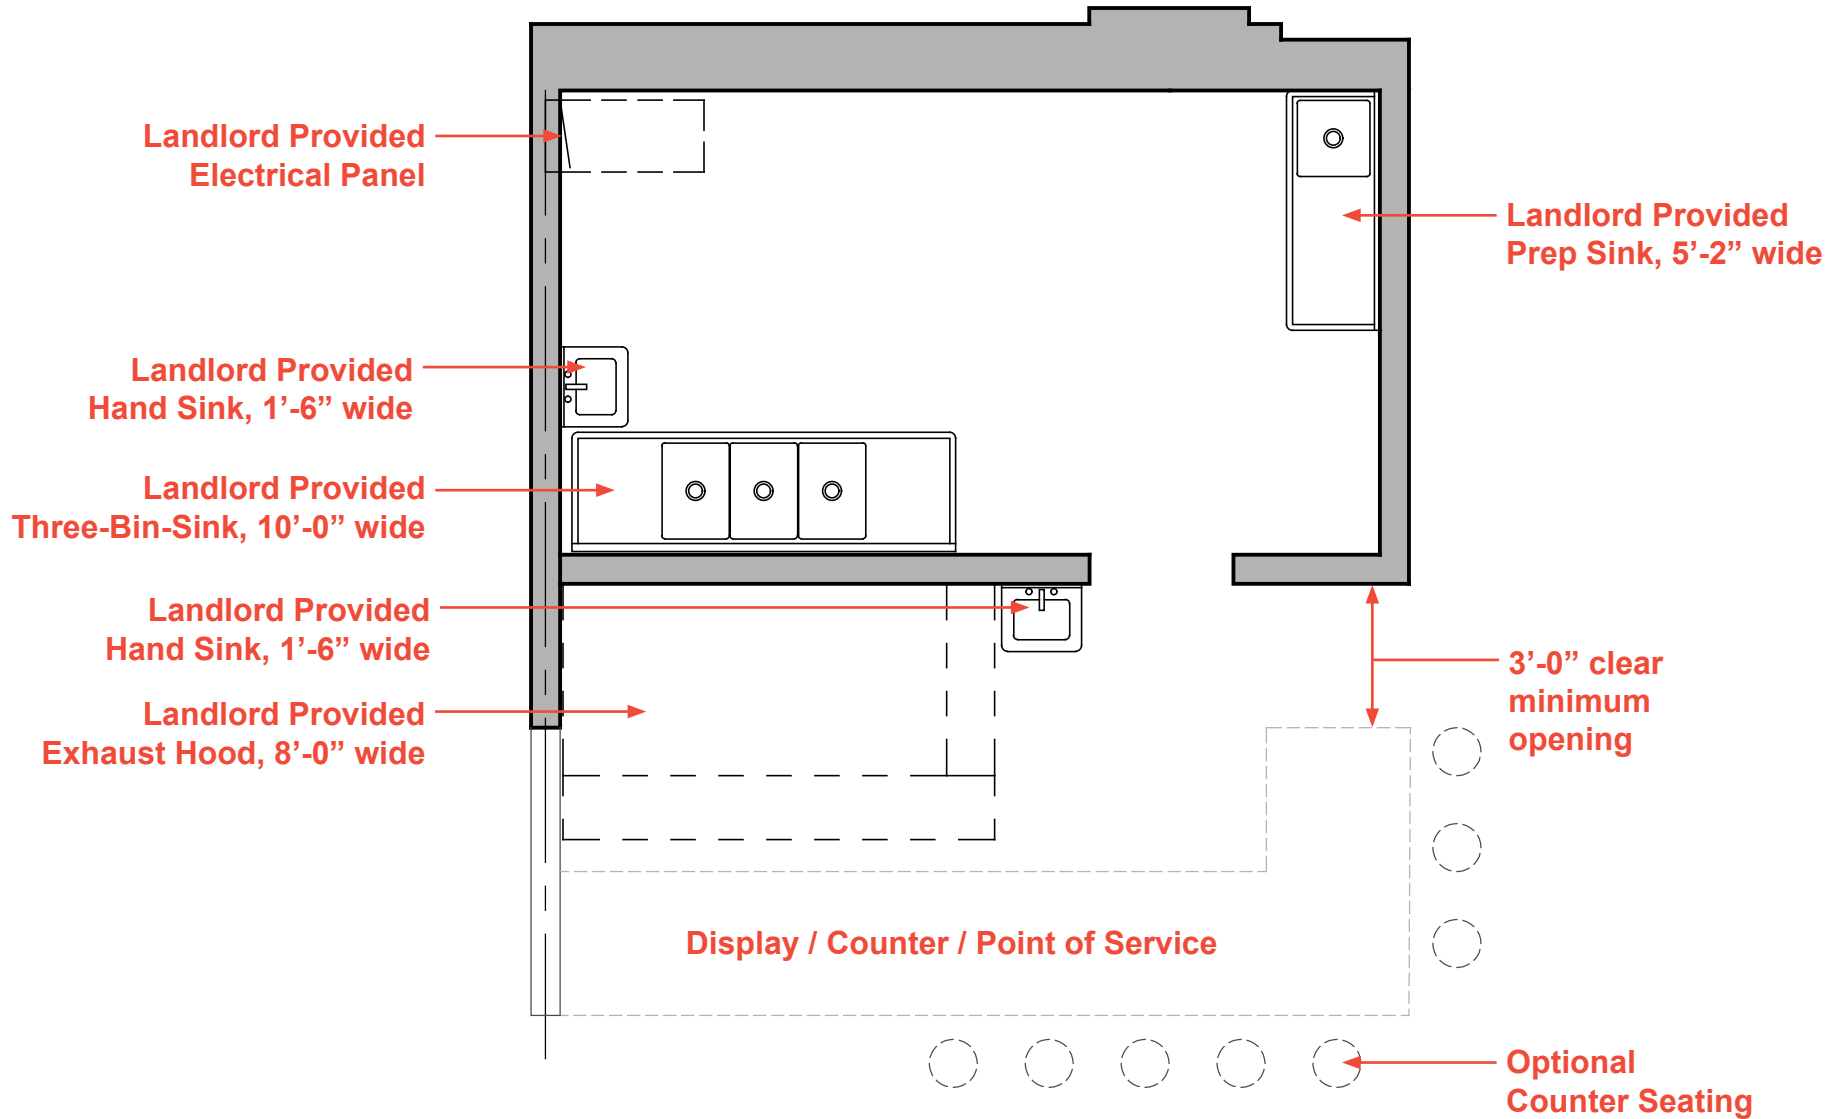

LEXINGTON MARKET
TYPE P-6 EXAMPLE LAYOUT
SCALE: 1/4" = 1'-0"

LEXINGTON MARKET TYPE P-6 EXAMPLE LAYOUT

SCALE: 1/4" = 1'-0"

LEXINGTON MARKET TYPE P-7 SHELL

SCALE: 1/4" = 1'-0"

LEXINGTON MARKET TYPE P-7 EXAMPLE LAYOUT

SCALE: 1/4" = 1'-0"

LEXINGTON MARKET

TYPE P-8 SHELL

SCALE: 1/4" = 1'-0"

LEXINGTON MARKET TYPE P-8 EXAMPLE LAYOUT

SCALE: 1/4" = 1'-0"

LEXINGTON MARKET TYPE P-8 EXAMPLE LAYOUT

SCALE: 1/4" = 1'-0"

LEXINGTON MARKET TYPE P-9 SHELL

SCALE: 1/4" = 1'-0"

LEXINGTON MARKET TYPE P-9 EXAMPLE LAYOUT

SCALE: 1/4" = 1'-0"

LEXINGTON MARKET TYPE P-10 SHELL

SCALE: 1/4" = 1'-0"

LEXINGTON MARKET TYPE P-10 EXAMPLE LAYOUT

SCALE: 1/4" = 1'-0"