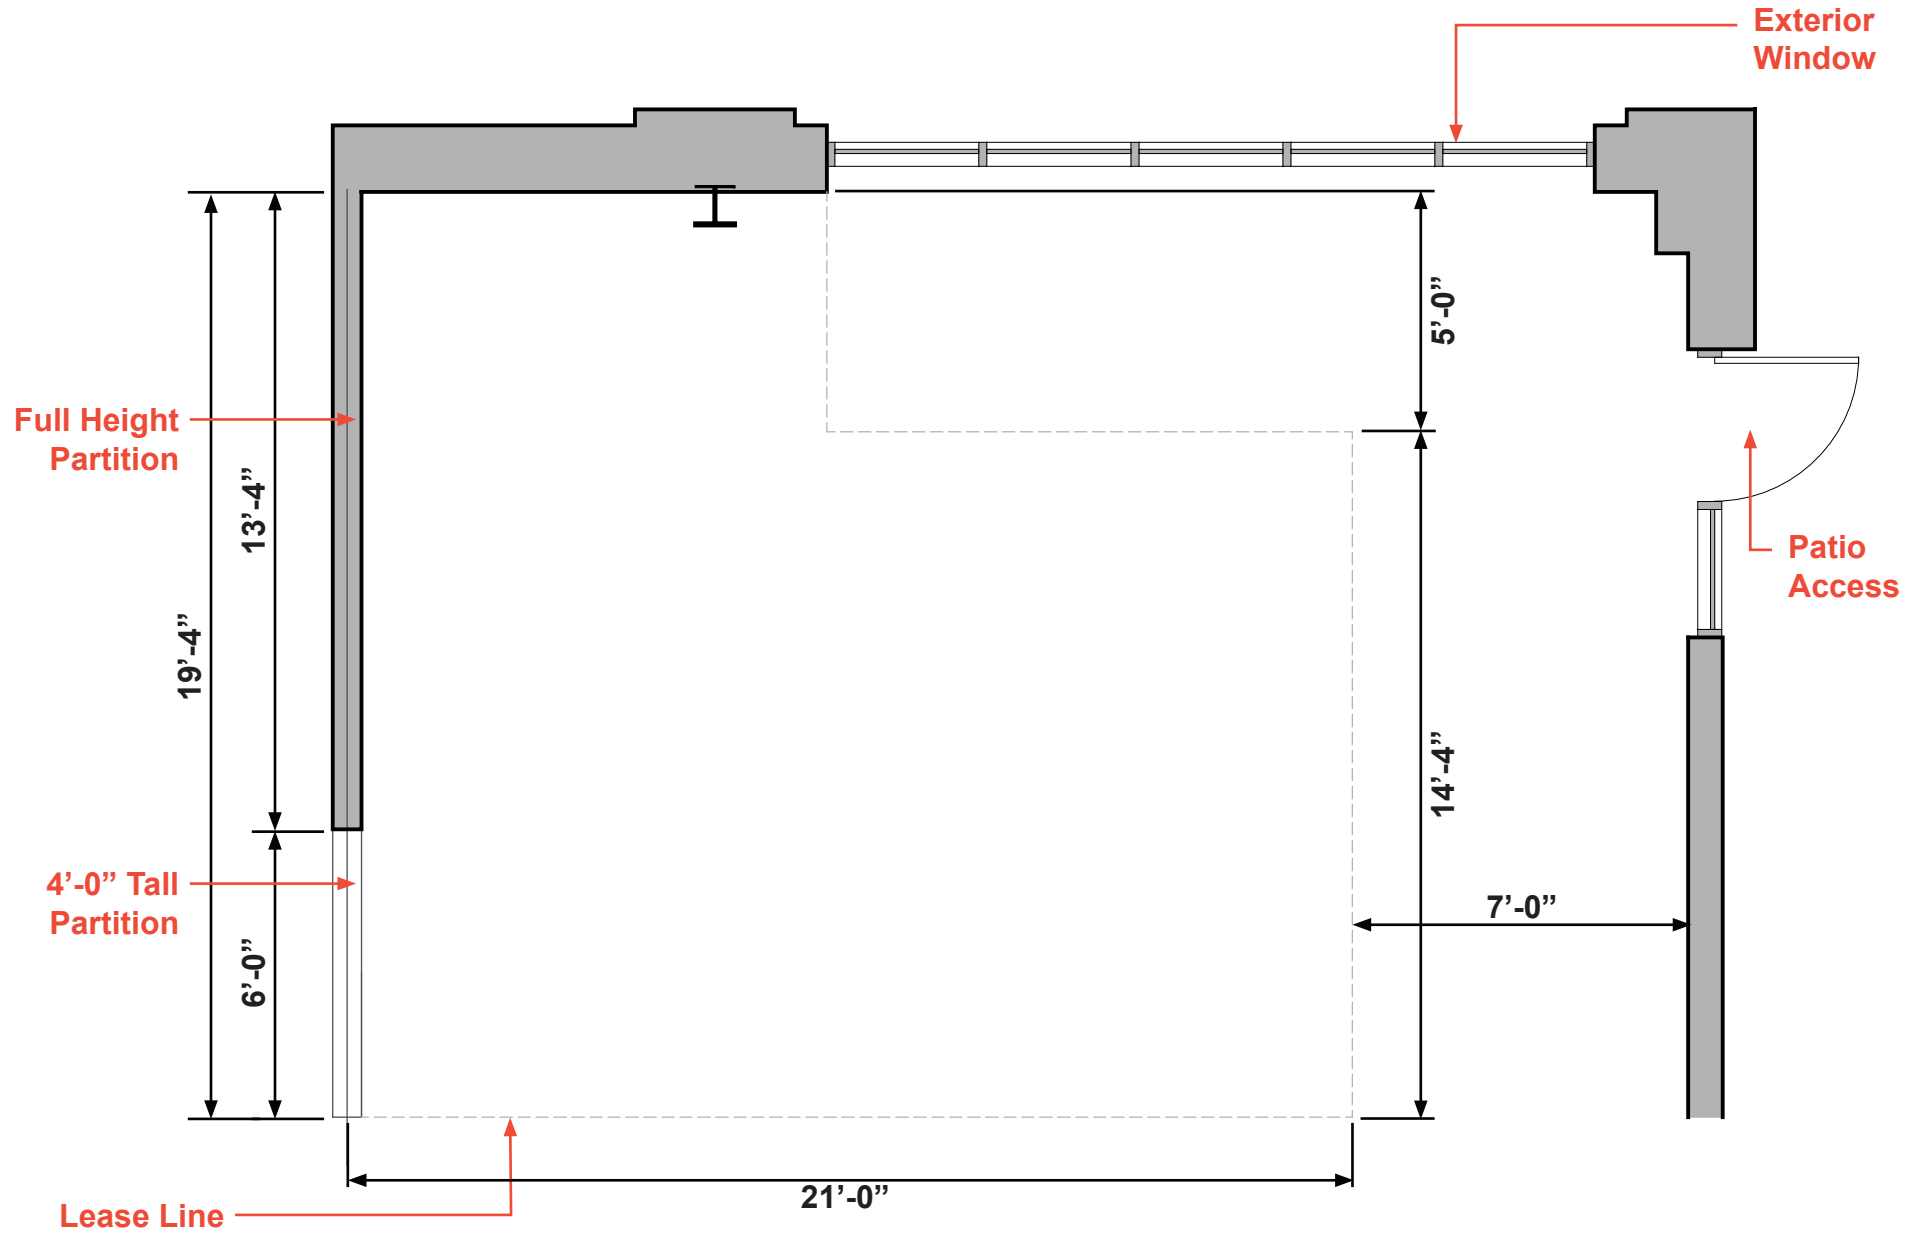

LEXINGTON MARKET
TYPE P-6 EXAMPLE LAYOUT
SCALE: 1/4" = 1'-0"

LEXINGTON MARKET TYPE P-6 EXAMPLE LAYOUT

SCALE: 1/4" = 1'-0"

LEXINGTON MARKET TYPE P-7 SHELL

SCALE: 1/4" = 1'-0"

LEXINGTON MARKET TYPE P-7 EXAMPLE LAYOUT

SCALE: 1/4" = 1'-0"

LEXINGTON MARKET

TYPE P-8 SHELL

SCALE: 1/4" = 1'-0"

LEXINGTON MARKET TYPE P-8 EXAMPLE LAYOUT

SCALE: 1/4" = 1'-0"

LEXINGTON MARKET TYPE P-8 EXAMPLE LAYOUT

SCALE: 1/4" = 1'-0"

LEXINGTON MARKET TYPE P-9 SHELL

SCALE: 1/4" = 1'-0"

LEXINGTON MARKET TYPE P-9 EXAMPLE LAYOUT

SCALE: 1/4" = 1'-0"

LEXINGTON MARKET TYPE P-10 SHELL

SCALE: 1/4" = 1'-0"

LEXINGTON MARKET TYPE P-10 EXAMPLE LAYOUT

SCALE: 1/4" = 1'-0"