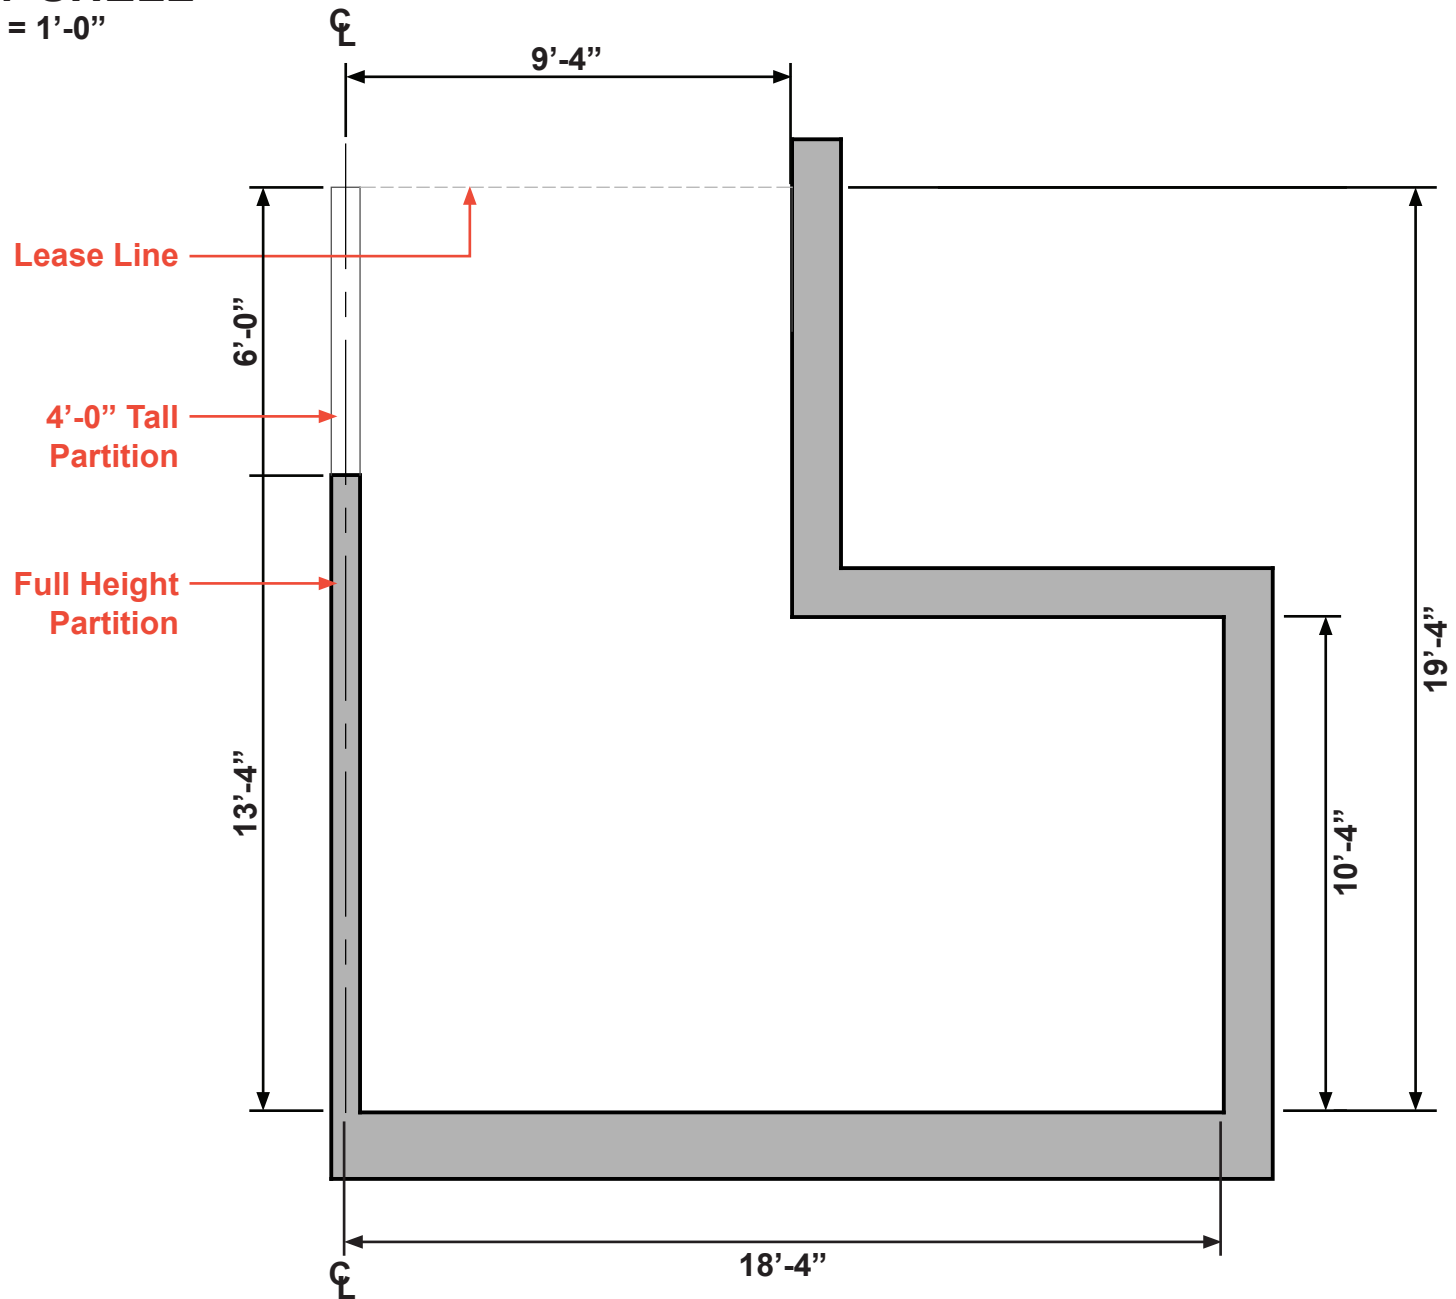

LEXINGTON MARKET
TYPE P-6 EXAMPLE LAYOUT
SCALE: 1/4" = 1'-0"

LEXINGTON MARKET TYPE P-6 EXAMPLE LAYOUT

SCALE: 1/4" = 1'-0"

LEXINGTON MARKET TYPE P-7 SHELL

SCALE: 1/4" = 1'-0"

LEXINGTON MARKET TYPE P-7 EXAMPLE LAYOUT

SCALE: 1/4" = 1'-0"

LEXINGTON MARKET

TYPE P-8 SHELL

SCALE: 1/4" = 1'-0"

LEXINGTON MARKET TYPE P-8 EXAMPLE LAYOUT

SCALE: 1/4" = 1'-0"

LEXINGTON MARKET TYPE P-8 EXAMPLE LAYOUT

SCALE: 1/4" = 1'-0"

LEXINGTON MARKET TYPE P-9 SHELL

SCALE: 1/4" = 1'-0"

LEXINGTON MARKET TYPE P-9 EXAMPLE LAYOUT

SCALE: 1/4" = 1'-0"

LEXINGTON MARKET TYPE P-10 SHELL

SCALE: 1/4" = 1'-0"

LEXINGTON MARKET TYPE P-10 EXAMPLE LAYOUT

SCALE: 1/4" = 1'-0"