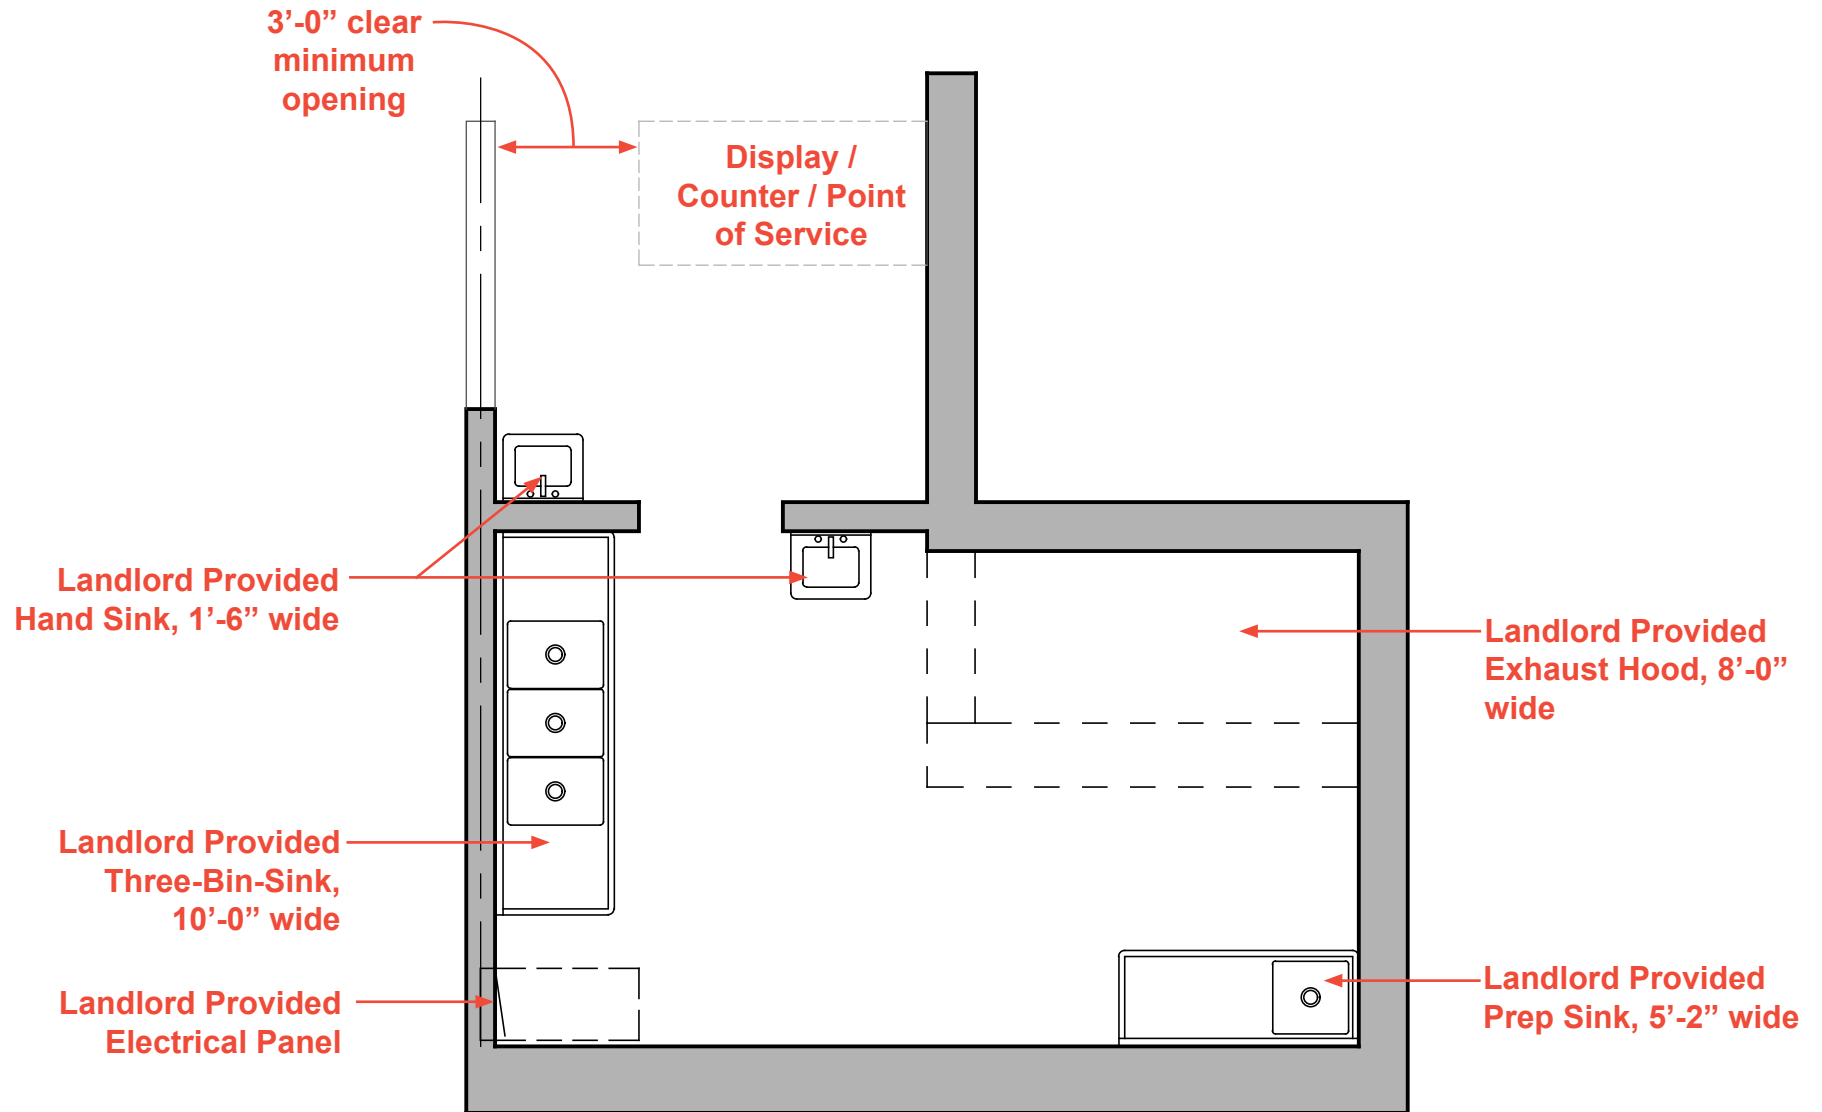

LEXINGTON MARKET
TYPE P-6 EXAMPLE LAYOUT
SCALE: 1/4" = 1'-0"

LEXINGTON MARKET TYPE P-6 EXAMPLE LAYOUT

SCALE: 1/4" = 1'-0"

LEXINGTON MARKET TYPE P-7 SHELL

SCALE: 1/4" = 1'-0"

LEXINGTON MARKET TYPE P-7 EXAMPLE LAYOUT

SCALE: 1/4" = 1'-0"

LEXINGTON MARKET

TYPE P-8 SHELL

SCALE: 1/4" = 1'-0"

LEXINGTON MARKET TYPE P-8 EXAMPLE LAYOUT

SCALE: 1/4" = 1'-0"

LEXINGTON MARKET TYPE P-8 EXAMPLE LAYOUT

SCALE: 1/4" = 1'-0"

LEXINGTON MARKET TYPE P-9 SHELL

SCALE: 1/4" = 1'-0"

LEXINGTON MARKET TYPE P-9 EXAMPLE LAYOUT

SCALE: 1/4" = 1'-0"

LEXINGTON MARKET TYPE P-10 SHELL

SCALE: 1/4" = 1'-0"

LEXINGTON MARKET TYPE P-10 EXAMPLE LAYOUT

SCALE: 1/4" = 1'-0"